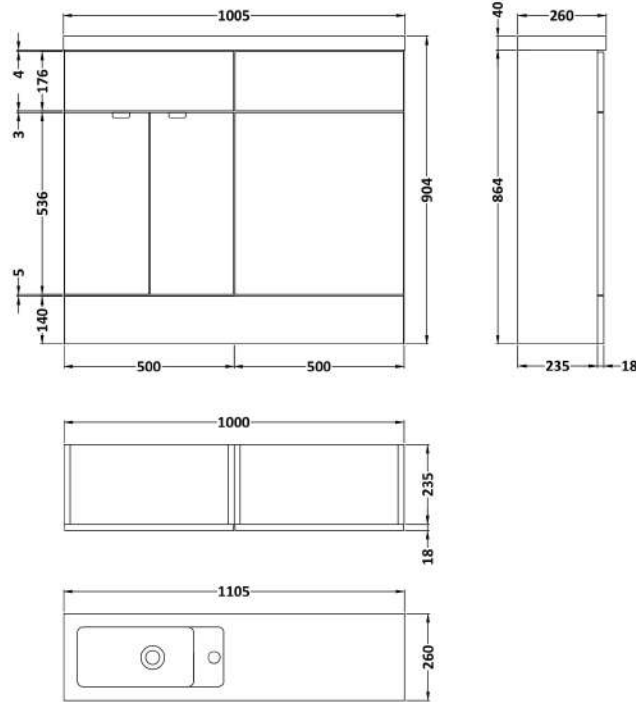

Sales Code: CBI642

Description: 1000mm Combination Vanity & Wc Compact

Packaging Details

Barcode: 5056211851714

Sales Code: OFF605

Description: 500 Vanity Unit (255mm Deep)

Product Dimensions

Height (mm):	864
Width (mm):	500
Depth (mm):	255
Nett Weight (kg):	15

Packaging Dimensions

Height (mm):	290
Width (mm):	525
Depth (mm):	875
Gross Weight (kg):	15.5

Packaging Data

Box Colour:	Brown Cardboard Box
Box Qty:	1
Label Size:	100 x 50
Label Colour:	White Label
Label Qty:	2

Sales Code: OFF645

Description: 500 Wc Unit (255mm Deep)

Product Dimensions

Height (mm):	864
Width (mm):	500
Depth (mm):	255
Nett Weight (kg):	11.5

Packaging Dimensions

Height (mm):	290
Width (mm):	525
Depth (mm):	875
Gross Weight (kg):	12

Sales Code: PMB402

Description: 1000 Straight Polymarble Basin

Product Dimensions

Height (mm):	135
Width (mm):	1003
Depth (mm):	255
Nett Weight (kg):	11.8

Packaging Dimensions

Height (mm):	190
Width (mm):	320
Depth (mm):	1060
Gross Weight (kg):	11.8