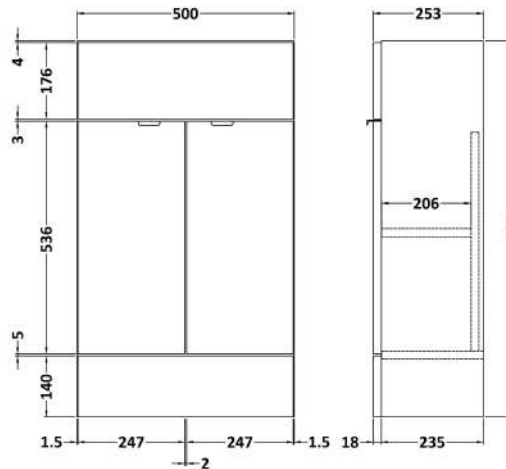

Sales Code: CBI642

Description: 1000mm Combination Vanity & Wc Compact

Packaging Details

Barcode: 5056211851714

Sales Code: OFF605

Description: 500 Vanity Unit (255mm Deep)

Product Dimensions

Height (mm):	864
Width (mm):	500
Depth (mm):	255
Nett Weight (kg):	15

Packaging Dimensions

Height (mm):	290
Width (mm):	525
Depth (mm):	875
Gross Weight (kg):	15.5

Packaging Data

Box Colour:	Brown Cardboard Box
Box Qty:	1
Label Size:	100 x 50
Label Colour:	White Label
Label Qty:	2

Sales Code: OFF645

Description: 500 Wc Unit (255mm Deep)

Product Dimensions

Height (mm):	864
Width (mm):	500
Depth (mm):	255
Nett Weight (kg):	11.5

Packaging Dimensions

Height (mm):	290
Width (mm):	525
Depth (mm):	875
Gross Weight (kg):	12

Sales Code: PMB402

Description: 1000 Straight Polymarble Basin

Product Dimensions

Height (mm):	135
Width (mm):	1003
Depth (mm):	255
Nett Weight (kg):	11.8

Packaging Dimensions

Height (mm):	190
Width (mm):	320
Depth (mm):	1060
Gross Weight (kg):	11.8