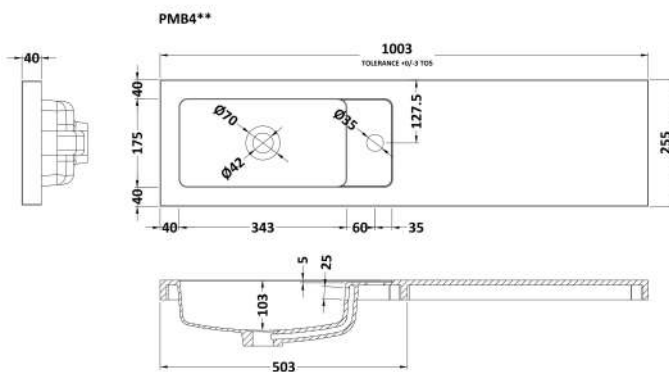

Packaging Dimensions

Height (mm):	290
Width (mm):	525
Depth (mm):	875
Gross Weight (kg):	15.5

Packaging Data

Box Colour:	Brown Cardboard Box
Box Qty:	1
Label Size:	100 x 50
Label Colour:	White Label
Label Qty:	2

Sales Code: OFF645

Description: 500 Wc Unit (255mm Deep)

Product Dimensions

Height (mm):	864
Width (mm):	500
Depth (mm):	255
Nett Weight (kg):	11.5

Packaging Dimensions

Height (mm):	290
Width (mm):	525
Depth (mm):	875
Gross Weight (kg):	12

Packaging Data

Box Colour:	Brown Cardboard Box
Box Qty:	1
Label Size:	100 x 50
Label Colour:	White Label
Label Qty:	2

Outer Box Dimensions (If Applicable)

Height (mm):	
Width (mm):	
Depth (mm):	
Gross Weight (kg):	
Barcode:	5055275816813

Sales Code: PMB402

Description: 1000 Straight Polymarble Basin

Product Dimensions

Height (mm):	135
Width (mm):	1003
Depth (mm):	255
Nett Weight (kg):	11.8

Packaging Dimensions

Height (mm):	190
Width (mm):	320
Depth (mm):	1060
Gross Weight (kg):	11.8