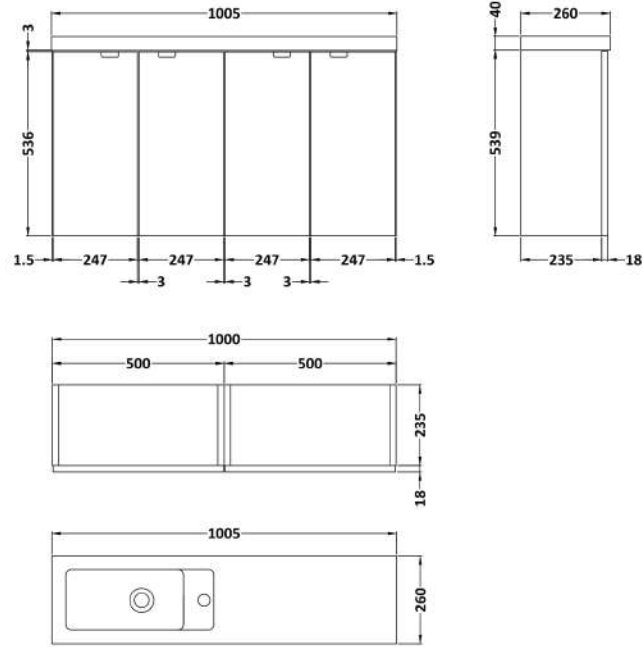

Sales Code: CBI643

Description: 1000mm Combination Vanity Compact

Packaging Details

Barcode: 5056211851776

Sales Code: OFF634

Description: 500 2-Door Wall Hung Unit (255mm)

Product Dimensions

Height (mm):	540
Width (mm):	500
Depth (mm):	253
Nett Weight (kg):	9.5

Packaging Dimensions

Height (mm):	560
Width (mm):	520
Depth (mm):	275
Gross Weight (kg):	10

Packaging Data

Box Colour:	Brown Cardboard Box
Box Qty:	1
Label Size:	100 x 50
Label Colour:	White Label
Label Qty:	2

Outer Box Dimensions (If Applicable)

Height (mm):	
Width (mm):	
Depth (mm):	
Gross Weight (kg):	
Barcode:	5056211848707

Product Details

Country of Origin:	United Kingdom
Fitting Instruction:	No
CE & UKCA:	N/A
FSC Certified Materials:	Yes
Colour:	Black Woodgrain
Construction Method:	Cam & Wood Dowel
Construction Type:	Rigid
Cabinet Finish:	MFC Textured Woodgrain
Fascia Finish:	MFC Textured Woodgrain
Cabinet Thickness (mm):	18
Fascia Thickness (mm):	18
Drawer Included:	No
Drawer Type:	Not Applicable
No of Shelves:	0
Hinge Type:	95 Degree Clip-On Soft Close
Hinge Included:	Yes, Supplied
Adjustable Legs:	No, Not Required
Fixings Included:	Yes
Handle Style:	Modern
Waste Shroud:	No
Handle Included:	Yes, Supplied
Handle Type:	Wrapover

Sales Code: PMB402

Description: 1000 Straight Polymarble Basin

Product Dimensions

Height (mm):	135
Width (mm):	1003
Depth (mm):	255
Nett Weight (kg):	11.8

Packaging Dimensions

Height (mm):	190
Width (mm):	320
Depth (mm):	1060
Gross Weight (kg):	11.8