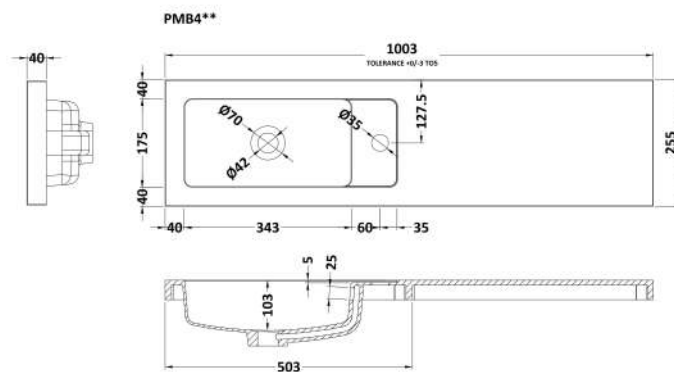

Packaging Dimensions

Height (mm):	560
Width (mm):	520
Depth (mm):	275
Gross Weight (kg):	10

Packaging Data

Box Colour:	Brown Cardboard Box
Box Qty:	1
Label Size:	100 x 50
Label Colour:	White Label
Label Qty:	2

Outer Box Dimensions (If Applicable)

Height (mm):	
Width (mm):	
Depth (mm):	
Gross Weight (kg):	
Barcode:	5056211848707

Product Details

Country of Origin:	United Kingdom
Fitting Instruction:	No
CE & UKCA:	N/A
FSC Certified Materials:	Yes
Colour:	Black Woodgrain
Construction Method:	Cam & Wood Dowel
Construction Type:	Rigid
Cabinet Finish:	MFC Textured Woodgrain
Fascia Finish:	MFC Textured Woodgrain
Cabinet Thickness (mm):	18
Fascia Thickness (mm):	18
Drawer Included:	No
Drawer Type:	Not Applicable
No of Shelves:	0
Hinge Type:	95 Degree Clip-On Soft Close
Hinge Included:	Yes, Supplied
Adjustable Legs:	No, Not Required
Fixings Included:	Yes
Handle Style:	Modern
Waste Shroud:	No
Handle Included:	Yes, Supplied
Handle Type:	Wrapover

Sales Code: PMB402

Description: 1000 Straight Polymarble Basin

Product Dimensions

Height (mm):	135
Width (mm):	1003
Depth (mm):	255
Nett Weight (kg):	11.8

Packaging Dimensions

Height (mm):	190
Width (mm):	320
Depth (mm):	1060
Gross Weight (kg):	11.8

Packaging Data

Box Colour:	Brown Cardboard Box - Printed
Box Qty:	1
Label Size:	100 x 50
Label Colour:	White Label
Label Qty:	2

Outer Box Dimensions (If Applicable)

Height (mm):	
Width (mm):	
Depth (mm):	
Gross Weight (kg):	
Barcode:	5056211847410