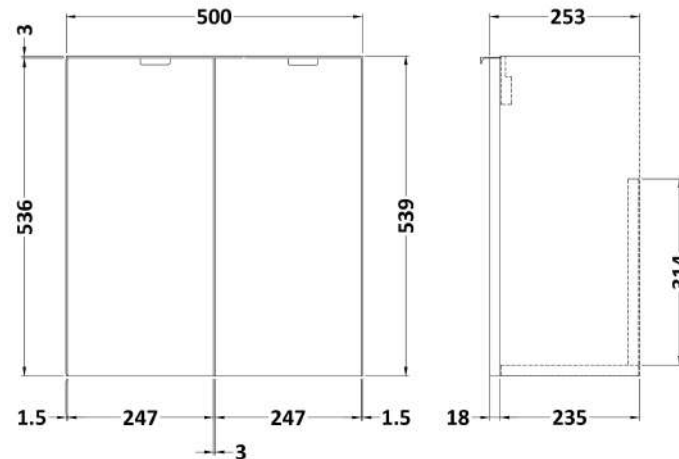

Sales Code: CBI643

Description: 1000mm Combination Vanity Compact

Packaging Details

Barcode: 5056211851776

Sales Code: OFF634

Description: 500 2-Door Wall Hung Unit (255mm)

Product Dimensions

Height (mm):	540
Width (mm):	500
Depth (mm):	253
Nett Weight (kg):	9.5

Packaging Dimensions

Height (mm):	560
Width (mm):	520
Depth (mm):	275
Gross Weight (kg):	10

Packaging Data

Box Colour:	Brown Cardboard Box
Box Qty:	1
Label Size:	100 x 50
Label Colour:	White Label
Label Qty:	2

Sales Code: PMB402

Description: 1000 Straight Polymarble Basin

Product Dimensions

Height (mm):	135
Width (mm):	1003
Depth (mm):	255
Nett Weight (kg):	11.8

Packaging Dimensions

Height (mm):	190
Width (mm):	320
Depth (mm):	1060
Gross Weight (kg):	11.8

Packaging Data

Box Colour:	Brown Cardboard Box - Printed
Box Qty:	1
Label Size:	100 x 50
Label Colour:	White Label
Label Qty:	2

Outer Box Dimensions (If Applicable)

Height (mm):	
Width (mm):	
Depth (mm):	
Gross Weight (kg):	
Barcode:	5056211847410