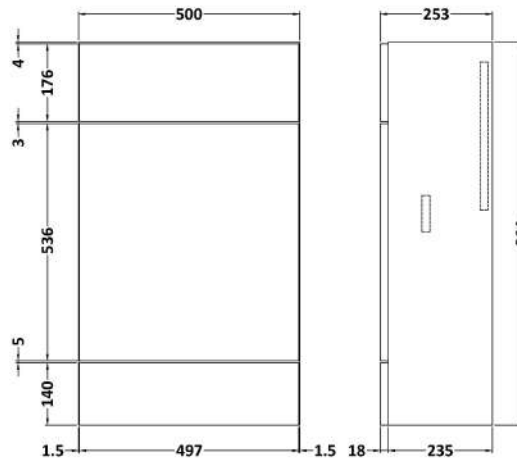

Packaging Dimensions

Height (mm):	290
Width (mm):	525
Depth (mm):	875
Gross Weight (kg):	15.5

Packaging Data

Box Colour:	Brown Cardboard Box
Box Qty:	1
Label Size:	100 x 50
Label Colour:	White Label
Label Qty:	2

Outer Box Dimensions (If Applicable)

Height (mm):	
Width (mm):	
Depth (mm):	
Gross Weight (kg):	
Barcode:	5055275817209

Product Details

Country of Origin:	United Kingdom
Fitting Instruction:	No
CE & UKCA:	N/A
FSC Certified Materials:	Yes
Colour:	Black Woodgrain
Construction Method:	Cam & Wood Dowel
Construction Type:	Rigid
Cabinet Finish:	MFC Textured Woodgrain
Fascia Finish:	MFC Textured Woodgrain
Cabinet Thickness (mm):	18
Fascia Thickness (mm):	18
Drawer Included:	No
Drawer Type:	Not Applicable
No of Shelves:	1
Hinge Type:	95 Degree Clip-On Soft Close
Hinge Included:	Yes
Adjustable Legs:	No
Fixings Included:	Yes
Handle Style:	Contemporary
Waste Shroud:	No
Handle Included:	Yes
Handle Type:	Wrapover

Sales Code: OFF645

Description: 500 Wc Unit (255mm Deep)

Product Dimensions

Height (mm):	864
Width (mm):	500
Depth (mm):	255
Nett Weight (kg):	11.5

Packaging Dimensions

Height (mm):	290
Width (mm):	525
Depth (mm):	875
Gross Weight (kg):	12

Packaging Data

Box Colour:	Brown Cardboard Box
Box Qty:	1
Label Size:	100 x 50
Label Colour:	White Label
Label Qty:	2

Outer Box Dimensions (If Applicable)

Height (mm):	
Width (mm):	
Depth (mm):	
Gross Weight (kg):	
Barcode:	5055275816813