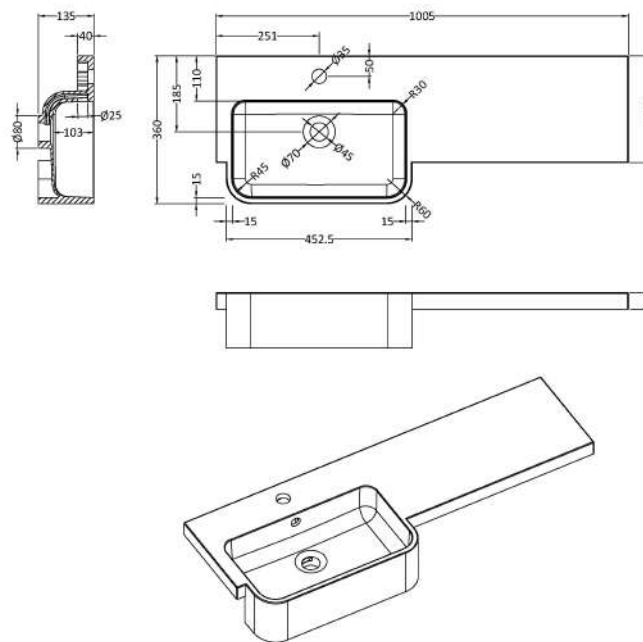

Packaging Dimensions

Height (mm):	290
Width (mm):	525
Depth (mm):	875
Gross Weight (kg):	15.5

Packaging Data

Box Colour:	Brown Cardboard Box
Box Qty:	1
Label Size:	100 x 50
Label Colour:	White Label
Label Qty:	2

Sales Code: OFF645

Description: 500 Wc Unit (255mm Deep)

Product Dimensions

Height (mm):	864
Width (mm):	500
Depth (mm):	255
Nett Weight (kg):	11.5

Packaging Dimensions

Height (mm):	290
Width (mm):	525
Depth (mm):	875
Gross Weight (kg):	12

Packaging Data

Box Colour:	Brown Cardboard Box
Box Qty:	1
Label Size:	100 x 50
Label Colour:	White Label
Label Qty:	2

Outer Box Dimensions (If Applicable)

Height (mm):	
Width (mm):	
Depth (mm):	
Gross Weight (kg):	
Barcode:	5055275816813

Sales Code: PMB512L

Description: 1000 Round S/Recess Polymarble Basin Lh

Product Dimensions

Height (mm):	135
Width (mm):	1003
Depth (mm):	355
Nett Weight (kg):	15

Packaging Dimensions

Height (mm):	190
Width (mm):	420
Depth (mm):	1060
Gross Weight (kg):	15