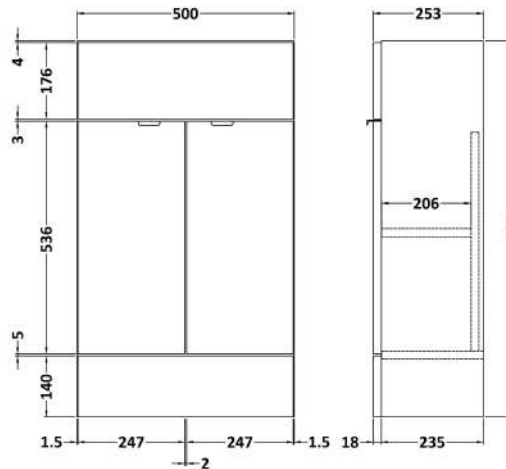

Sales Code: CBI644

Description: 1000 Round Semi Rec Vanity & Wc Unit Lh

Packaging Details

Barcode: 5056211889755

Sales Code: OFF605

Description: 500 Vanity Unit (255mm Deep)

Product Dimensions

Height (mm):	864
Width (mm):	500
Depth (mm):	255
Nett Weight (kg):	15

Packaging Dimensions

Height (mm):	290
Width (mm):	525
Depth (mm):	875
Gross Weight (kg):	15.5

Packaging Data

Box Colour:	Brown Cardboard Box
Box Qty:	1
Label Size:	100 x 50
Label Colour:	White Label
Label Qty:	2

Sales Code: OFF645

Description: 500 Wc Unit (255mm Deep)

Product Dimensions

Height (mm):	864
Width (mm):	500
Depth (mm):	255
Nett Weight (kg):	11.5

Packaging Dimensions

Height (mm):	290
Width (mm):	525
Depth (mm):	875
Gross Weight (kg):	12

Sales Code: PMB512L

Description: 1000 Round S/Recess Polymarble Basin Lh

Product Dimensions

Height (mm):	135
Width (mm):	1003
Depth (mm):	355
Nett Weight (kg):	15

Packaging Dimensions

Height (mm):	190
Width (mm):	420
Depth (mm):	1060
Gross Weight (kg):	15