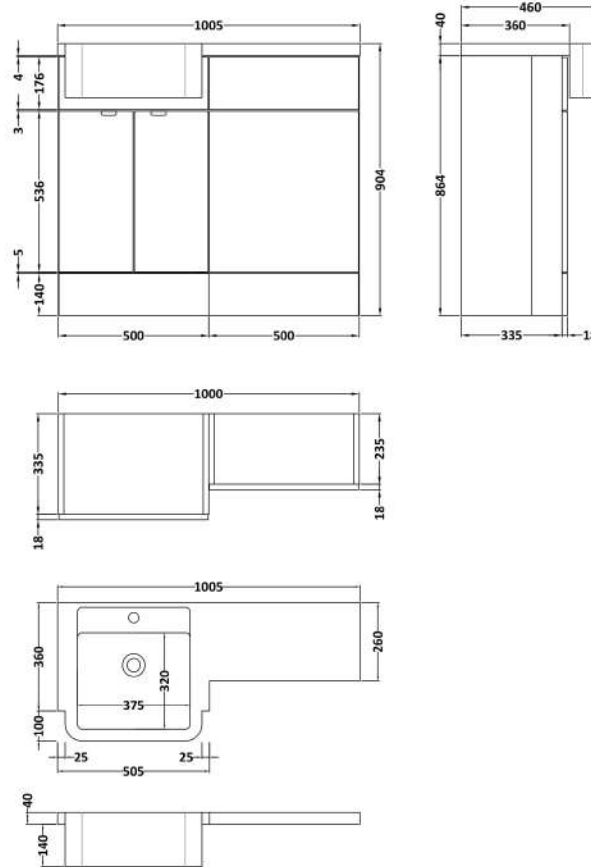

Sales Code: CBI644

Description: 1000 Round Semi Rec Vanity & Wc Unit Lh

Packaging Details

Barcode: 5056211889755

Sales Code: OFF605

Description: 500 Vanity Unit (255mm Deep)

Product Dimensions

Height (mm):	864
Width (mm):	500
Depth (mm):	255
Nett Weight (kg):	15

Packaging Dimensions

Height (mm):	290
Width (mm):	525
Depth (mm):	875
Gross Weight (kg):	15.5

Packaging Data

Box Colour:	Brown Cardboard Box
Box Qty:	1
Label Size:	100 x 50
Label Colour:	White Label
Label Qty:	2

Sales Code: OFF645

Description: 500 Wc Unit (255mm Deep)

Product Dimensions

Height (mm):	864
Width (mm):	500
Depth (mm):	255
Nett Weight (kg):	11.5

Packaging Dimensions

Height (mm):	290
Width (mm):	525
Depth (mm):	875
Gross Weight (kg):	12

Sales Code: PMB512L

Description: 1000 Round S/Recess Polymarble Basin Lh

Product Dimensions

Height (mm):	135
Width (mm):	1003
Depth (mm):	355
Nett Weight (kg):	15

Packaging Dimensions

Height (mm):	190
Width (mm):	420
Depth (mm):	1060
Gross Weight (kg):	15