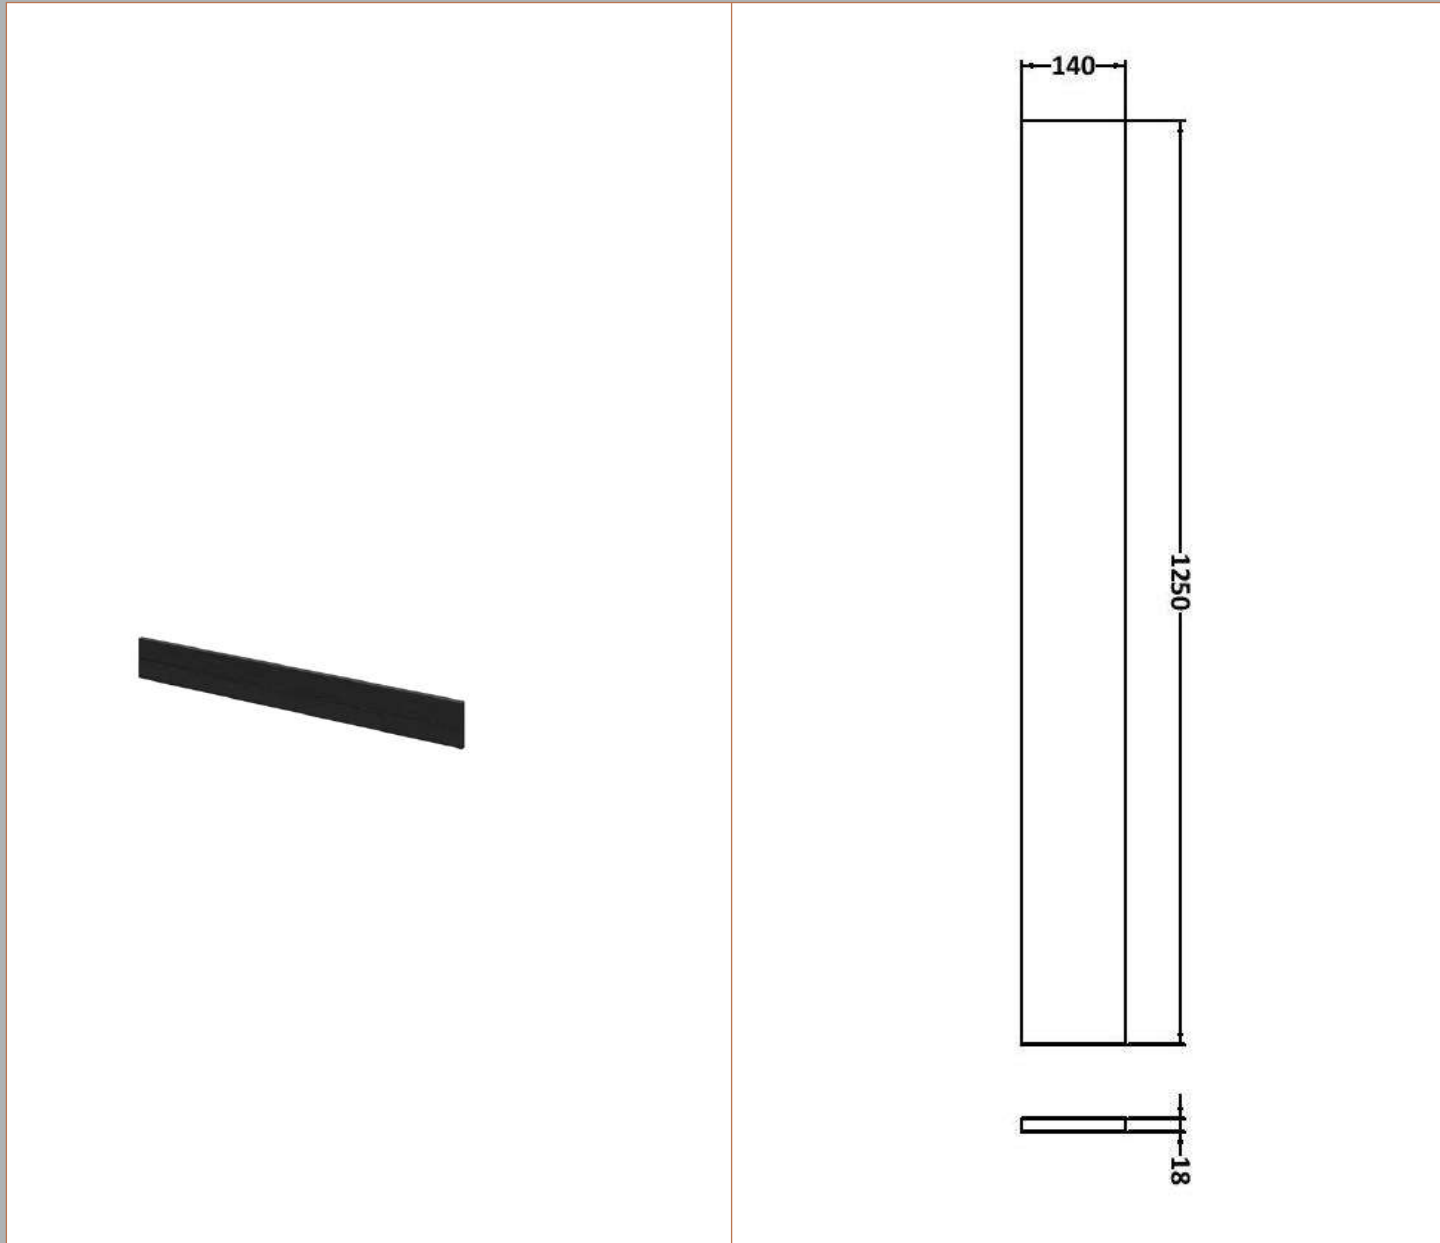

Sales Code: OFF691

Description: 1.25M Continuous Plinth (1250X140x18mm)

Product Dimensions

Height (mm):	1250
Width (mm):	145
Depth (mm):	18
Nett Weight (kg):	2

Packaging Dimensions

Height (mm):	20
Width (mm):	150
Depth (mm):	1260
Gross Weight (kg):	2

Packaging Data

Box Colour:	Brown Cardboard Box
Box Qty:	1
Label Size:	100 x 50
Label Colour:	White Label
Label Qty:	2

Outer Box Dimensions (If Applicable)

Height (mm):	
Width (mm):	
Depth (mm):	
Gross Weight (kg):	
Barcode:	5055275828403

Product Details

Country of Origin:	United Kingdom
Fitting Instruction:	No
CE & UKCA:	N/A
FSC Certified Materials:	Yes
Colour:	Black Woodgrain
Construction Method:	Not Applicable
Construction Type:	Flat-Pack
Cabinet Finish:	Not Applicable
Fascia Finish:	MFC Textured Woodgrain
Cabinet Thickness (mm):	
Fascia Thickness (mm):	18
Drawer Included:	Not Applicable
Drawer Type:	Not Applicable
No of Shelves:	Not Applicable
Hinge Type:	Not Applicable
Hinge Included:	Not Applicable
Adjustable Legs:	No
Fixings Included:	No
Handle Style:	Not Applicable
Waste Shroud:	Not Applicable
Handle Included:	No
Handle Type:	Not Applicable