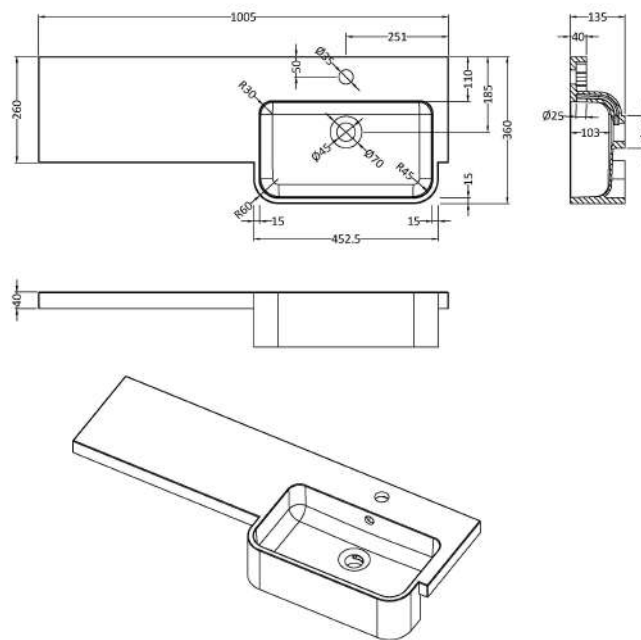

Packaging Dimensions

Height (mm):	290
Width (mm):	525
Depth (mm):	875
Gross Weight (kg):	15.5

Packaging Data

Box Colour:	Brown Cardboard Box
Box Qty:	1
Label Size:	100 x 50
Label Colour:	White Label
Label Qty:	2

Sales Code: OFF645

Description: 500 Wc Unit (255mm Deep)

Product Dimensions

Height (mm):	864
Width (mm):	500
Depth (mm):	255
Nett Weight (kg):	11.5

Packaging Dimensions

Height (mm):	290
Width (mm):	525
Depth (mm):	875
Gross Weight (kg):	12

Packaging Data

Box Colour:	Brown Cardboard Box
Box Qty:	1
Label Size:	100 x 50
Label Colour:	White Label
Label Qty:	2

Outer Box Dimensions (If Applicable)

Height (mm):	
Width (mm):	
Depth (mm):	
Gross Weight (kg):	
Barcode:	5055275816813

Sales Code: PMB512R

Description: 1000 Round S/Recess Polymarble Basin Rh

Product Dimensions

Height (mm):	135
Width (mm):	1003
Depth (mm):	355
Nett Weight (kg):	15

Packaging Dimensions

Height (mm):	190
Width (mm):	420
Depth (mm):	1060
Gross Weight (kg):	15