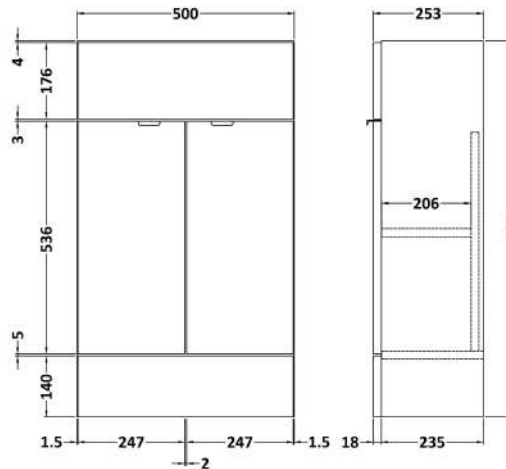

Sales Code: CBI645

Description: 1000 Round Semi Rec Vanity & Wc Unit Rh

Packaging Details

Barcode: 5056211889762

Sales Code: OFF605

Description: 500 Vanity Unit (255mm Deep)

Product Dimensions

Height (mm):	864
Width (mm):	500
Depth (mm):	255
Nett Weight (kg):	15

Packaging Dimensions

Height (mm):	290
Width (mm):	525
Depth (mm):	875
Gross Weight (kg):	15.5

Packaging Data

Box Colour:	Brown Cardboard Box
Box Qty:	1
Label Size:	100 x 50
Label Colour:	White Label
Label Qty:	2

Sales Code: OFF645

Description: 500 Wc Unit (255mm Deep)

Product Dimensions

Height (mm):	864
Width (mm):	500
Depth (mm):	255
Nett Weight (kg):	11.5

Packaging Dimensions

Height (mm):	290
Width (mm):	525
Depth (mm):	875
Gross Weight (kg):	12

Sales Code: PMB512R

Description: 1000 Round S/Recess Polymarble Basin Rh

Product Dimensions

Height (mm):	135
Width (mm):	1003
Depth (mm):	355
Nett Weight (kg):	15

Packaging Dimensions

Height (mm):	190
Width (mm):	420
Depth (mm):	1060
Gross Weight (kg):	15