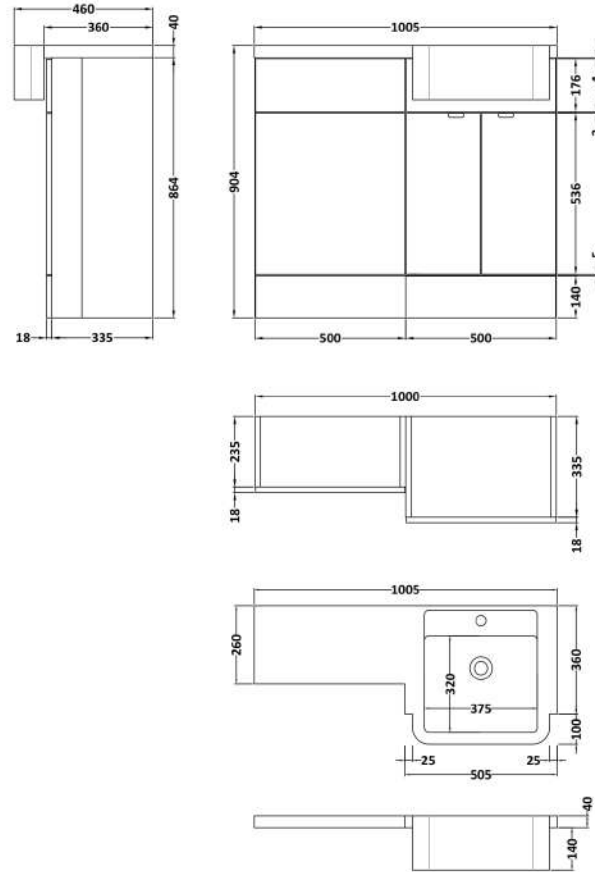

Sales Code: CBI645

Description: 1000 Round Semi Rec Vanity & Wc Unit Rh

Packaging Details

Barcode: 5056211889762

Sales Code: OFF605

Description: 500 Vanity Unit (255mm Deep)

Product Dimensions

Height (mm):	864
Width (mm):	500
Depth (mm):	255
Nett Weight (kg):	15

Packaging Dimensions

Height (mm):	290
Width (mm):	525
Depth (mm):	875
Gross Weight (kg):	15.5

Packaging Data

Box Colour:	Brown Cardboard Box
Box Qty:	1
Label Size:	100 x 50
Label Colour:	White Label
Label Qty:	2

Outer Box Dimensions (If Applicable)

Height (mm):	
Width (mm):	
Depth (mm):	
Gross Weight (kg):	
Barcode:	5055275817209

Product Details

Country of Origin:	United Kingdom
Fitting Instruction:	No
CE & UKCA:	N/A
FSC Certified Materials:	Yes
Colour:	Black Woodgrain
Construction Method:	Cam & Wood Dowel
Construction Type:	Rigid
Cabinet Finish:	MFC Textured Woodgrain
Fascia Finish:	MFC Textured Woodgrain
Cabinet Thickness (mm):	18
Fascia Thickness (mm):	18
Drawer Included:	No
Drawer Type:	Not Applicable
No of Shelves:	1
Hinge Type:	95 Degree Clip-On Soft Close
Hinge Included:	Yes
Adjustable Legs:	No
Fixings Included:	Yes
Handle Style:	Contemporary
Waste Shroud:	No
Handle Included:	Yes
Handle Type:	Wrapover

Sales Code: OFF645

Description: 500 Wc Unit (255mm Deep)

Product Dimensions

Height (mm):	864
Width (mm):	500
Depth (mm):	255
Nett Weight (kg):	11.5

Packaging Dimensions

Height (mm):	290
Width (mm):	525
Depth (mm):	875
Gross Weight (kg):	12