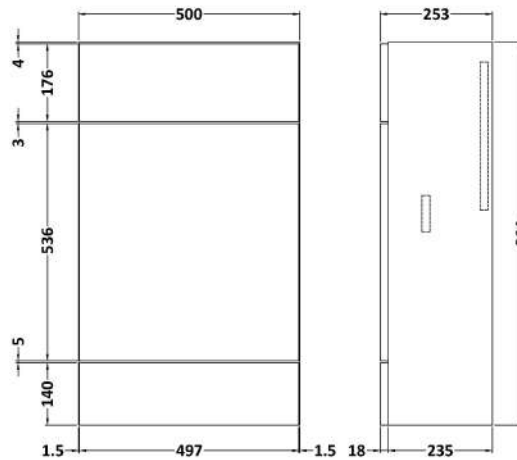

Packaging Dimensions

Height (mm):	290
Width (mm):	625
Depth (mm):	875
Gross Weight (kg):	17.5

Packaging Data

Box Colour:	Brown Cardboard Box
Box Qty:	1
Label Size:	100 x 50
Label Colour:	White Label
Label Qty:	2

Outer Box Dimensions (If Applicable)

Height (mm):	
Width (mm):	
Depth (mm):	
Gross Weight (kg):	
Barcode:	5055275817285

Product Details

Country of Origin:	United Kingdom
Fitting Instruction:	No
CE & UKCA:	N/A
FSC Certified Materials:	Yes
Colour:	Black Woodgrain
Construction Method:	Cam & Wood Dowel
Construction Type:	Rigid
Cabinet Finish:	MFC Textured Woodgrain
Fascia Finish:	MFC Textured Woodgrain
Cabinet Thickness (mm):	18
Fascia Thickness (mm):	18
Drawer Included:	No
Drawer Type:	Not Applicable
No of Shelves:	1
Hinge Type:	95 Degree Clip-On Soft Close
Hinge Included:	Yes
Adjustable Legs:	No
Fixings Included:	Yes
Handle Style:	Contemporary
Waste Shroud:	No
Handle Included:	Yes
Handle Type:	Wrapover

Sales Code: OFF645

Description: 500 Wc Unit (255mm Deep)

Product Dimensions

Height (mm):	864
Width (mm):	500
Depth (mm):	255
Nett Weight (kg):	11.5

Packaging Dimensions

Height (mm):	290
Width (mm):	525
Depth (mm):	875
Gross Weight (kg):	12

Packaging Data

Box Colour:	Brown Cardboard Box
Box Qty:	1
Label Size:	100 x 50
Label Colour:	White Label
Label Qty:	2

Outer Box Dimensions (If Applicable)

Height (mm):	
Width (mm):	
Depth (mm):	
Gross Weight (kg):	
Barcode:	5055275816813