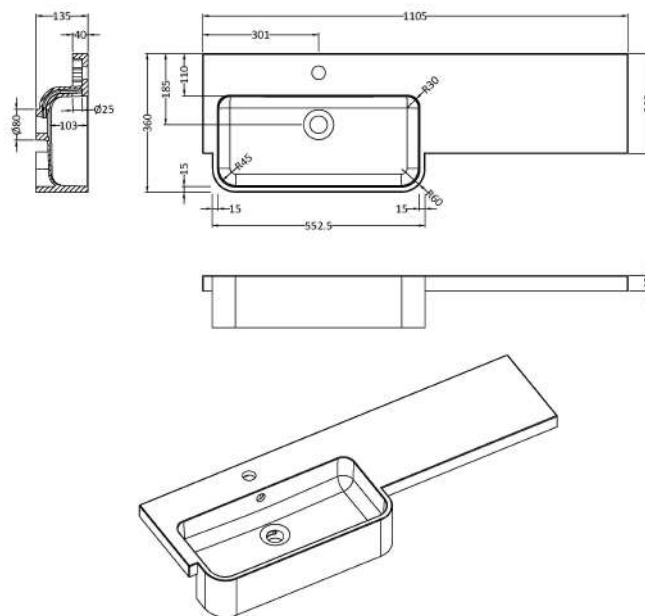

Packaging Dimensions

Height (mm):	290
Width (mm):	625
Depth (mm):	875
Gross Weight (kg):	17.5

Packaging Data

Box Colour:	Brown Cardboard Box
Box Qty:	1
Label Size:	100 x 50
Label Colour:	White Label
Label Qty:	2

Sales Code: OFF645

Description: 500 Wc Unit (255mm Deep)

Product Dimensions

Height (mm):	864
Width (mm):	500
Depth (mm):	255
Nett Weight (kg):	11.5

Packaging Dimensions

Height (mm):	290
Width (mm):	525
Depth (mm):	875
Gross Weight (kg):	12

Packaging Data

Box Colour:	Brown Cardboard Box
Box Qty:	1
Label Size:	100 x 50
Label Colour:	White Label
Label Qty:	2

Outer Box Dimensions (If Applicable)

Height (mm):	
Width (mm):	
Depth (mm):	
Gross Weight (kg):	
Barcode:	5055275816813

Sales Code: PMB513L

Description: 1100 Round S/Recess Polymarble Basin Lh

Product Dimensions

Height (mm):	135
Width (mm):	1103
Depth (mm):	355
Nett Weight (kg):	16

Packaging Dimensions

Height (mm):	190
Width (mm):	420
Depth (mm):	1160
Gross Weight (kg):	16