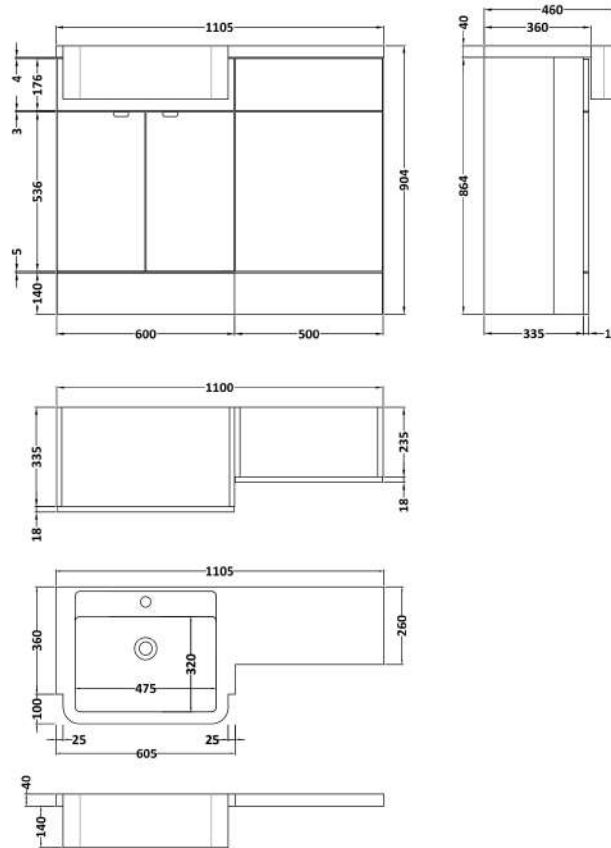

Sales Code: CBI646

Description: 1100 Round Semi Rec Vanity & Wc Unit Lh

Packaging Details

Barcode: 5056211889779

Sales Code: OFF607

Description: 600 Vanity Unit (255mm Deep)

Product Dimensions

Height (mm):	864
Width (mm):	600
Depth (mm):	255
Nett Weight (kg):	17

Packaging Dimensions

Height (mm):	290
Width (mm):	625
Depth (mm):	875
Gross Weight (kg):	17.5

Packaging Data

Box Colour:	Brown Cardboard Box
Box Qty:	1
Label Size:	100 x 50
Label Colour:	White Label
Label Qty:	2

Sales Code: OFF645

Description: 500 Wc Unit (255mm Deep)

Product Dimensions

Height (mm):	864
Width (mm):	500
Depth (mm):	255
Nett Weight (kg):	11.5

Packaging Dimensions

Height (mm):	290
Width (mm):	525
Depth (mm):	875
Gross Weight (kg):	12

Sales Code: PMB513L

Description: 1100 Round S/Recess Polymarble Basin Lh

Product Dimensions

Height (mm):	135
Width (mm):	1103
Depth (mm):	355
Nett Weight (kg):	16

Packaging Dimensions

Height (mm):	190
Width (mm):	420
Depth (mm):	1160
Gross Weight (kg):	16