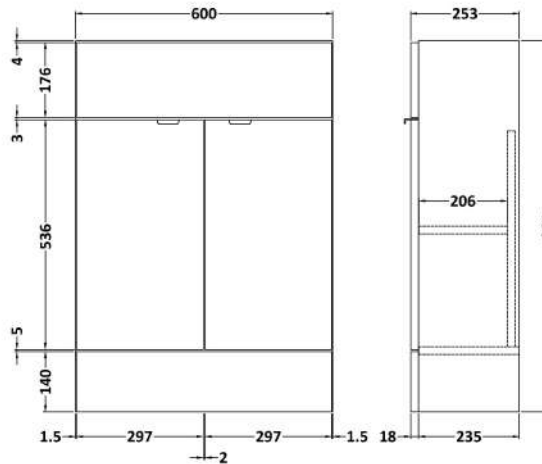

Sales Code: CBI646

Description: 1100 Round Semi Rec Vanity & Wc Unit Lh

Packaging Details

Barcode: 5056211889779

Sales Code: OFF607

Description: 600 Vanity Unit (255mm Deep)

Product Dimensions

Height (mm):	864
Width (mm):	600
Depth (mm):	255
Nett Weight (kg):	17

Packaging Dimensions

Height (mm):	290
Width (mm):	625
Depth (mm):	875
Gross Weight (kg):	17.5

Packaging Data

Box Colour:	Brown Cardboard Box
Box Qty:	1
Label Size:	100 x 50
Label Colour:	White Label
Label Qty:	2

Sales Code: OFF645

Description: 500 Wc Unit (255mm Deep)

Product Dimensions

Height (mm):	864
Width (mm):	500
Depth (mm):	255
Nett Weight (kg):	11.5

Packaging Dimensions

Height (mm):	290
Width (mm):	525
Depth (mm):	875
Gross Weight (kg):	12

Sales Code: PMB513L

Description: 1100 Round S/Recess Polymarble Basin Lh

Product Dimensions

Height (mm):	135
Width (mm):	1103
Depth (mm):	355
Nett Weight (kg):	16

Packaging Dimensions

Height (mm):	190
Width (mm):	420
Depth (mm):	1160
Gross Weight (kg):	16