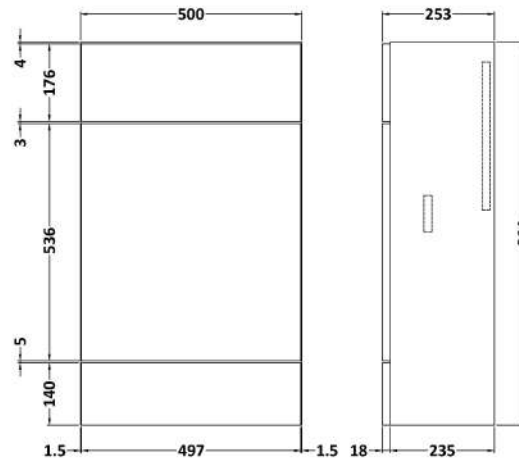

Packaging Dimensions

Height (mm):	290
Width (mm):	625
Depth (mm):	875
Gross Weight (kg):	17.5

Packaging Data

Box Colour:	Brown Cardboard Box
Box Qty:	1
Label Size:	100 x 50
Label Colour:	White Label
Label Qty:	2

Outer Box Dimensions (If Applicable)

Height (mm):	
Width (mm):	
Depth (mm):	
Gross Weight (kg):	
Barcode:	5055275817285

Product Details

Country of Origin:	United Kingdom
Fitting Instruction:	No
CE & UKCA:	N/A
FSC Certified Materials:	Yes
Colour:	Black Woodgrain
Construction Method:	Cam & Wood Dowel
Construction Type:	Rigid
Cabinet Finish:	MFC Textured Woodgrain
Fascia Finish:	MFC Textured Woodgrain
Cabinet Thickness (mm):	18
Fascia Thickness (mm):	18
Drawer Included:	No
Drawer Type:	Not Applicable
No of Shelves:	1
Hinge Type:	95 Degree Clip-On Soft Close
Hinge Included:	Yes
Adjustable Legs:	No
Fixings Included:	Yes
Handle Style:	Contemporary
Waste Shroud:	No
Handle Included:	Yes
Handle Type:	Wrapover

Sales Code: OFF645

Description: 500 Wc Unit (255mm Deep)

Product Dimensions

Height (mm):	864
Width (mm):	500
Depth (mm):	255
Nett Weight (kg):	11.5

Packaging Dimensions

Height (mm):	290
Width (mm):	525
Depth (mm):	875
Gross Weight (kg):	12

Packaging Data

Box Colour:	Brown Cardboard Box
Box Qty:	1
Label Size:	100 x 50
Label Colour:	White Label
Label Qty:	2

Outer Box Dimensions (If Applicable)

Height (mm):	
Width (mm):	
Depth (mm):	
Gross Weight (kg):	
Barcode:	5055275816813