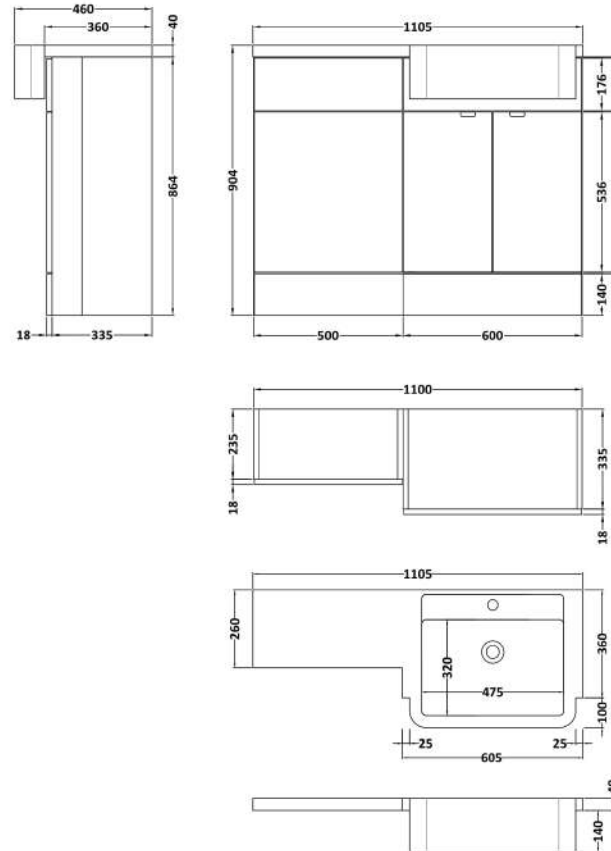

Sales Code: CBI647

Description: 1100 Round Semi Rec Vanity & Wc Unit Rh

Packaging Details

Barcode: 5056211889786

Sales Code: OFF607

Description: 600 Vanity Unit (255mm Deep)

Product Dimensions

Height (mm):	864
Width (mm):	600
Depth (mm):	255
Nett Weight (kg):	17

Packaging Dimensions

Height (mm):	290
Width (mm):	625
Depth (mm):	875
Gross Weight (kg):	17.5

Packaging Data

Box Colour:	Brown Cardboard Box
Box Qty:	1
Label Size:	100 x 50
Label Colour:	White Label
Label Qty:	2

Sales Code: OFF645

Description: 500 Wc Unit (255mm Deep)

Product Dimensions

Height (mm):	864
Width (mm):	500
Depth (mm):	255
Nett Weight (kg):	11.5

Packaging Dimensions

Height (mm):	290
Width (mm):	525
Depth (mm):	875
Gross Weight (kg):	12

Packaging Data

Box Colour:	Brown Cardboard Box
Box Qty:	1
Label Size:	100 x 50
Label Colour:	White Label
Label Qty:	2

Outer Box Dimensions (If Applicable)

Height (mm):	
Width (mm):	
Depth (mm):	
Gross Weight (kg):	
Barcode:	5055275816813