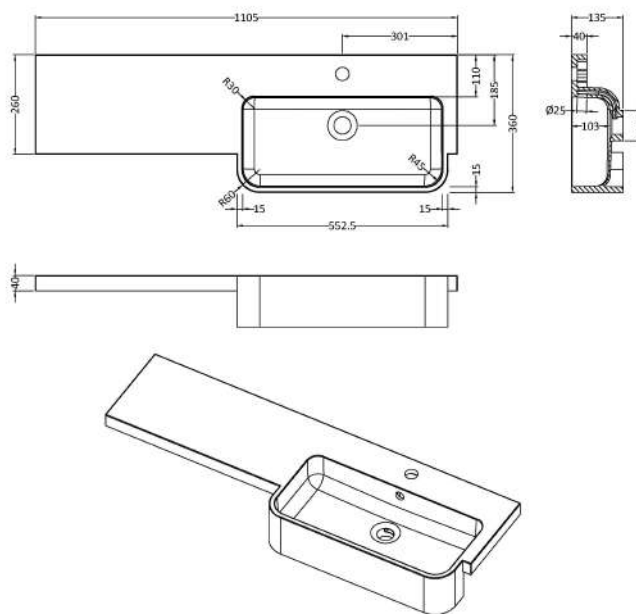

Packaging Dimensions

Height (mm):	290
Width (mm):	625
Depth (mm):	875
Gross Weight (kg):	17.5

Packaging Data

Box Colour:	Brown Cardboard Box
Box Qty:	1
Label Size:	100 x 50
Label Colour:	White Label
Label Qty:	2

Sales Code: OFF645

Description: 500 Wc Unit (255mm Deep)

Product Dimensions

Height (mm):	864
Width (mm):	500
Depth (mm):	255
Nett Weight (kg):	11.5

Packaging Dimensions

Height (mm):	290
Width (mm):	525
Depth (mm):	875
Gross Weight (kg):	12

Packaging Data

Box Colour:	Brown Cardboard Box
Box Qty:	1
Label Size:	100 x 50
Label Colour:	White Label
Label Qty:	2

Outer Box Dimensions (If Applicable)

Height (mm):	
Width (mm):	
Depth (mm):	
Gross Weight (kg):	
Barcode:	5055275816813

Sales Code: PMB513R

Description: 1100 Round S/Recess Polymarble Basin Rh

Product Dimensions

Height (mm):	135
Width (mm):	1103
Depth (mm):	355
Nett Weight (kg):	16

Packaging Dimensions

Height (mm):	190
Width (mm):	420
Depth (mm):	1160
Gross Weight (kg):	16