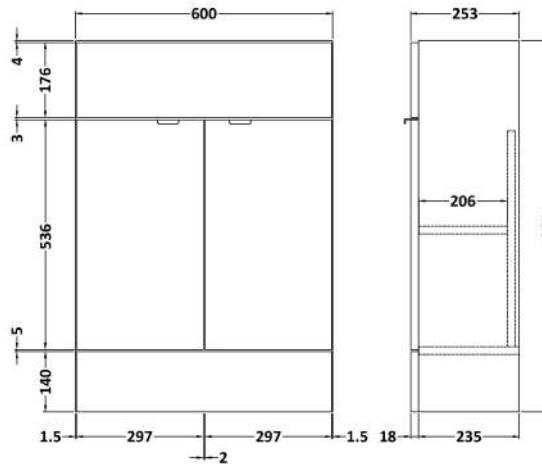

Sales Code: CBI647

Description: 1100 Round Semi Rec Vanity & Wc Unit Rh

Packaging Details

Barcode: 5056211889786

Sales Code: OFF607

Description: 600 Vanity Unit (255mm Deep)

Product Dimensions

Height (mm):	864
Width (mm):	600
Depth (mm):	255
Nett Weight (kg):	17

Packaging Dimensions

Height (mm):	290
Width (mm):	625
Depth (mm):	875
Gross Weight (kg):	17.5

Packaging Data

Box Colour:	Brown Cardboard Box
Box Qty:	1
Label Size:	100 x 50
Label Colour:	White Label
Label Qty:	2

Sales Code: OFF645

Description: 500 Wc Unit (255mm Deep)

Product Dimensions

Height (mm):	864
Width (mm):	500
Depth (mm):	255
Nett Weight (kg):	11.5

Packaging Dimensions

Height (mm):	290
Width (mm):	525
Depth (mm):	875
Gross Weight (kg):	12

Sales Code: PMB513R

Description: 1100 Round S/Recess Polymarble Basin Rh

Product Dimensions

Height (mm):	135
Width (mm):	1103
Depth (mm):	355
Nett Weight (kg):	16

Packaging Dimensions

Height (mm):	190
Width (mm):	420
Depth (mm):	1160
Gross Weight (kg):	16