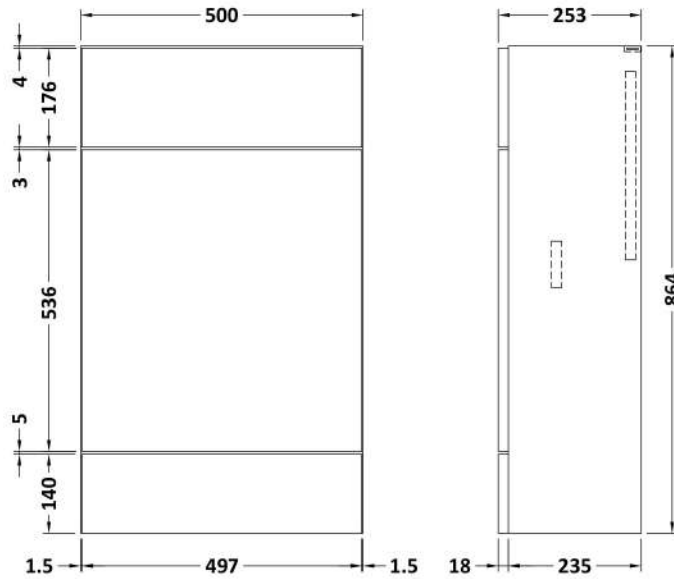

Packaging Dimensions

Height (mm):	290
Width (mm):	525
Depth (mm):	875
Gross Weight (kg):	15.5

Packaging Data

Box Colour:	Brown Cardboard Box
Box Qty:	1
Label Size:	100 x 50
Label Colour:	White Label
Label Qty:	2

Outer Box Dimensions (If Applicable)

Height (mm):	
Width (mm):	
Depth (mm):	
Gross Weight (kg):	
Barcode:	5055275817209

Product Details

Country of Origin:	United Kingdom
Fitting Instruction:	No
CE & UKCA:	N/A
FSC Certified Materials:	Yes
Colour:	Black Woodgrain
Construction Method:	Cam & Wood Dowel
Construction Type:	Rigid
Cabinet Finish:	MFC Textured Woodgrain
Fascia Finish:	MFC Textured Woodgrain
Cabinet Thickness (mm):	18
Fascia Thickness (mm):	18
Drawer Included:	No
Drawer Type:	Not Applicable
No of Shelves:	1
Hinge Type:	95 Degree Clip-On Soft Close
Hinge Included:	Yes
Adjustable Legs:	No
Fixings Included:	Yes
Handle Style:	Contemporary
Waste Shroud:	No
Handle Included:	Yes
Handle Type:	Wrapover

Sales Code: OFF645

Description: 500 Wc Unit (255mm Deep)

Product Dimensions

Height (mm):	864
Width (mm):	500
Depth (mm):	255
Nett Weight (kg):	11.5

Packaging Dimensions

Height (mm):	290
Width (mm):	525
Depth (mm):	875
Gross Weight (kg):	12

Packaging Data

Box Colour:	Brown Cardboard Box
Box Qty:	1
Label Size:	100 x 50
Label Colour:	White Label
Label Qty:	2

Outer Box Dimensions (If Applicable)

Height (mm):	
Width (mm):	
Depth (mm):	
Gross Weight (kg):	
Barcode:	5055275816813