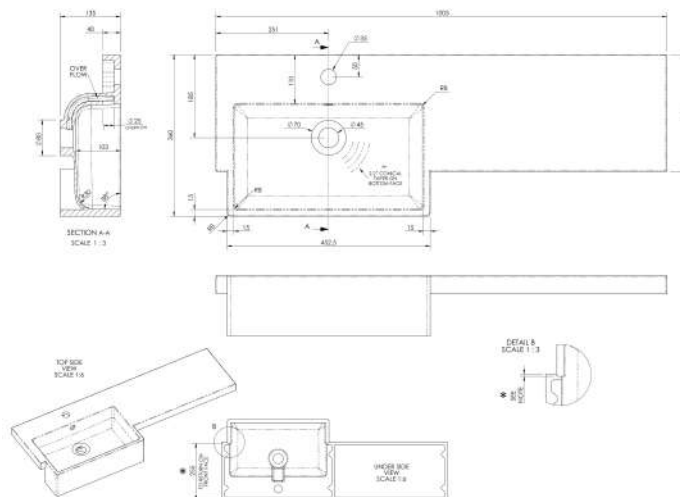

Packaging Dimensions

Height (mm):	290
Width (mm):	525
Depth (mm):	875
Gross Weight (kg):	15.5

Packaging Data

Box Colour:	Brown Cardboard Box
Box Qty:	1
Label Size:	100 x 50
Label Colour:	White Label
Label Qty:	2

Sales Code: OFF645

Description: 500 Wc Unit (255mm Deep)

Product Dimensions

Height (mm):	864
Width (mm):	500
Depth (mm):	255
Nett Weight (kg):	11.5

Packaging Dimensions

Height (mm):	290
Width (mm):	525
Depth (mm):	875
Gross Weight (kg):	12

Packaging Data

Box Colour:	Brown Cardboard Box
Box Qty:	1
Label Size:	100 x 50
Label Colour:	White Label
Label Qty:	2

Outer Box Dimensions (If Applicable)

Height (mm):	
Width (mm):	
Depth (mm):	
Gross Weight (kg):	
Barcode:	5055275816813

Sales Code: PMB612L

Description: 1000 Square S/Recess Polymarble Basin Lh

Product Dimensions

Height (mm):	135
Width (mm):	1003
Depth (mm):	355
Nett Weight (kg):	15

Packaging Dimensions

Height (mm):	190
Width (mm):	420
Depth (mm):	1060
Gross Weight (kg):	15