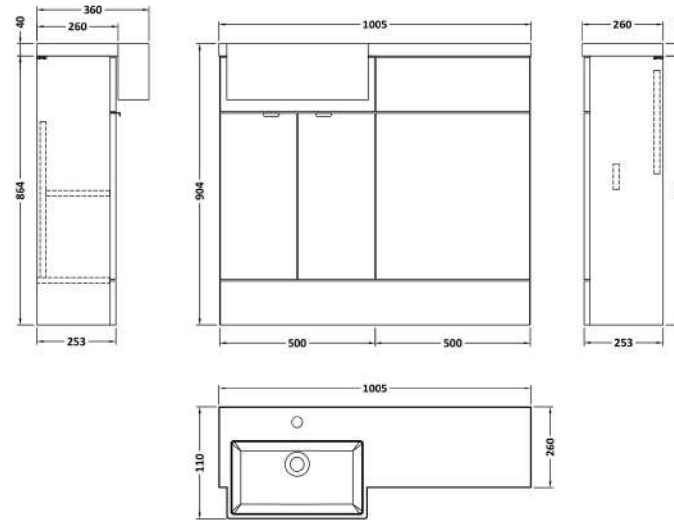

Sales Code: CBI648

Description: 1000 Square Semi Rec Vanity & Wc Unit Lh

Packaging Details

Barcode: 5056211890034

Sales Code: OFF605

Description: 500 Vanity Unit (255mm Deep)

Product Dimensions

Height (mm):	864
Width (mm):	500
Depth (mm):	255
Nett Weight (kg):	15

Packaging Dimensions

Height (mm):	290
Width (mm):	525
Depth (mm):	875
Gross Weight (kg):	15.5

Packaging Data

Box Colour:	Brown Cardboard Box
Box Qty:	1
Label Size:	100 x 50
Label Colour:	White Label
Label Qty:	2

Sales Code: OFF645

Description: 500 Wc Unit (255mm Deep)

Product Dimensions

Height (mm):	864
Width (mm):	500
Depth (mm):	255
Nett Weight (kg):	11.5

Packaging Dimensions

Height (mm):	290
Width (mm):	525
Depth (mm):	875
Gross Weight (kg):	12

Sales Code: PMB612L

Description: 1000 Square S/Recess Polymarble Basin Lh

Product Dimensions

Height (mm):	135
Width (mm):	1003
Depth (mm):	355
Nett Weight (kg):	15

Packaging Dimensions

Height (mm):	190
Width (mm):	420
Depth (mm):	1060
Gross Weight (kg):	15