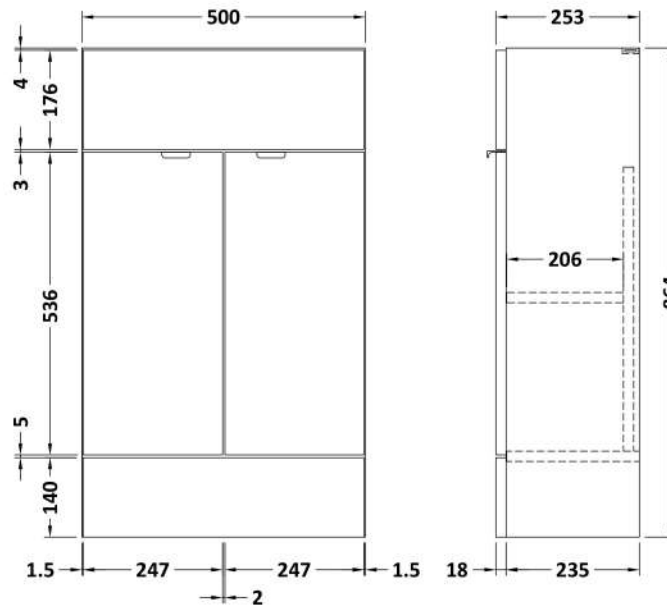

Sales Code: CBI648

Description: 1000 Square Semi Rec Vanity & Wc Unit Lh

Packaging Details

Barcode: 5056211890034

Sales Code: OFF605

Description: 500 Vanity Unit (255mm Deep)

Product Dimensions

Height (mm):	864
Width (mm):	500
Depth (mm):	255
Nett Weight (kg):	15

Packaging Dimensions

Height (mm):	290
Width (mm):	525
Depth (mm):	875
Gross Weight (kg):	15.5

Packaging Data

Box Colour:	Brown Cardboard Box
Box Qty:	1
Label Size:	100 x 50
Label Colour:	White Label
Label Qty:	2

Sales Code: OFF645

Description: 500 Wc Unit (255mm Deep)

Product Dimensions

Height (mm):	864
Width (mm):	500
Depth (mm):	255
Nett Weight (kg):	11.5

Packaging Dimensions

Height (mm):	290
Width (mm):	525
Depth (mm):	875
Gross Weight (kg):	12

Sales Code: PMB612L

Description: 1000 Square S/Recess Polymarble Basin Lh

Product Dimensions

Height (mm):	135
Width (mm):	1003
Depth (mm):	355
Nett Weight (kg):	15

Packaging Dimensions

Height (mm):	190
Width (mm):	420
Depth (mm):	1060
Gross Weight (kg):	15