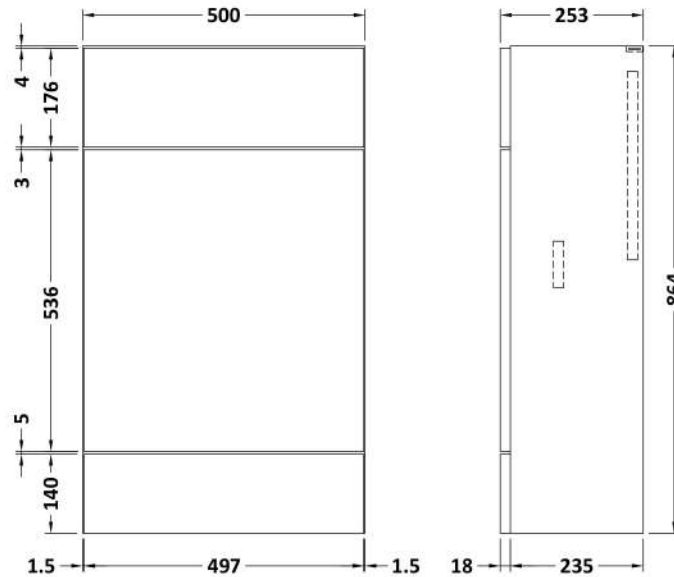

Packaging Dimensions

Height (mm):	290
Width (mm):	525
Depth (mm):	875
Gross Weight (kg):	15.5

Packaging Data

Box Colour:	Brown Cardboard Box
Box Qty:	1
Label Size:	100 x 50
Label Colour:	White Label
Label Qty:	2

Outer Box Dimensions (If Applicable)

Height (mm):	
Width (mm):	
Depth (mm):	
Gross Weight (kg):	
Barcode:	5055275817209

Product Details

Country of Origin:	United Kingdom
Fitting Instruction:	No
CE & UKCA:	N/A
FSC Certified Materials:	Yes
Colour:	Black Woodgrain
Construction Method:	Cam & Wood Dowel
Construction Type:	Rigid
Cabinet Finish:	MFC Textured Woodgrain
Fascia Finish:	MFC Textured Woodgrain
Cabinet Thickness (mm):	18
Fascia Thickness (mm):	18
Drawer Included:	No
Drawer Type:	Not Applicable
No of Shelves:	1
Hinge Type:	95 Degree Clip-On Soft Close
Hinge Included:	Yes
Adjustable Legs:	No
Fixings Included:	Yes
Handle Style:	Contemporary
Waste Shroud:	No
Handle Included:	Yes
Handle Type:	Wrapover

Sales Code: OFF645

Description: 500 Wc Unit (255mm Deep)

Product Dimensions

Height (mm):	864
Width (mm):	500
Depth (mm):	255
Nett Weight (kg):	11.5

Packaging Dimensions

Height (mm):	290
Width (mm):	525
Depth (mm):	875
Gross Weight (kg):	12

Packaging Data

Box Colour:	Brown Cardboard Box
Box Qty:	1
Label Size:	100 x 50
Label Colour:	White Label
Label Qty:	2

Outer Box Dimensions (If Applicable)

Height (mm):	
Width (mm):	
Depth (mm):	
Gross Weight (kg):	
Barcode:	5055275816813