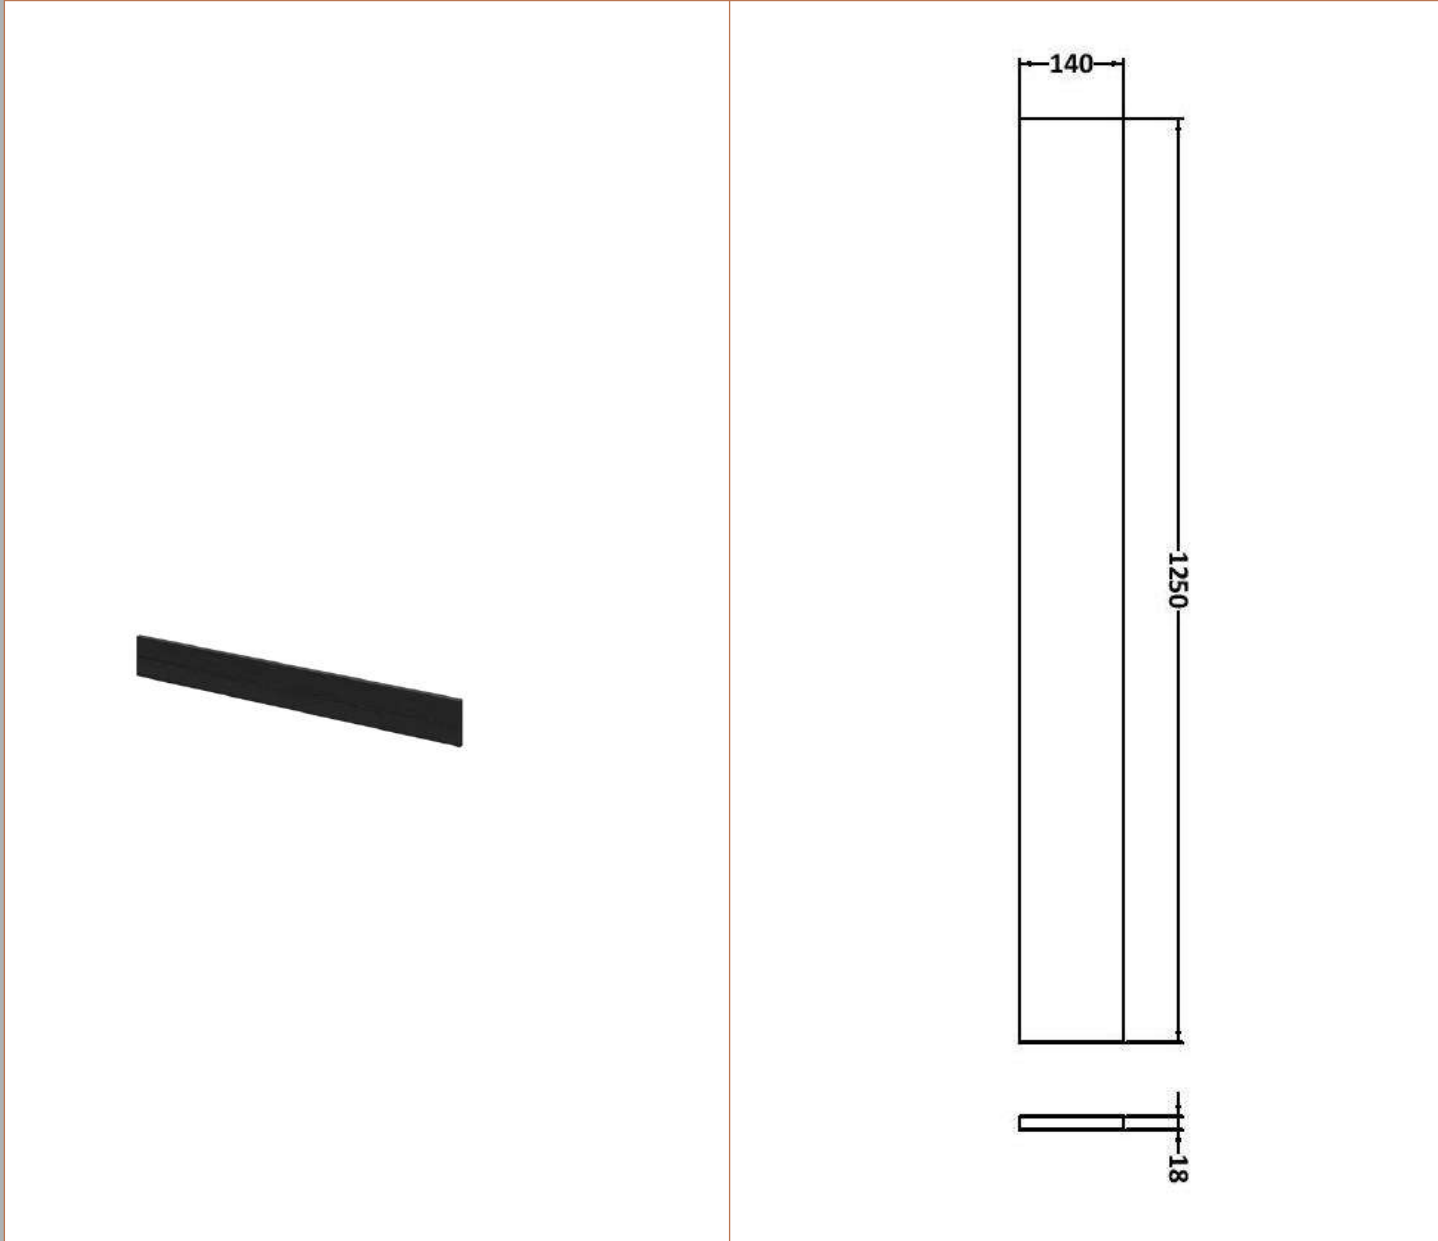

Sales Code: OFF691

Description: 1.25M Continuous Plinth (1250X140x18mm)

Product Dimensions

Height (mm):	1250
Width (mm):	145
Depth (mm):	18
Nett Weight (kg):	2

Packaging Dimensions

Height (mm):	20
Width (mm):	150
Depth (mm):	1260
Gross Weight (kg):	2

Packaging Data

Box Colour:	Brown Cardboard Box
Box Qty:	1
Label Size:	100 x 50
Label Colour:	White Label
Label Qty:	2

Outer Box Dimensions (If Applicable)

Height (mm):	
Width (mm):	
Depth (mm):	
Gross Weight (kg):	
Barcode:	5055275828403

Product Details

Country of Origin:	United Kingdom
Fitting Instruction:	No
CE & UKCA:	N/A
FSC Certified Materials:	Yes
Colour:	Black Woodgrain
Construction Method:	Not Applicable
Construction Type:	Flat-Pack
Cabinet Finish:	Not Applicable
Fascia Finish:	MFC Textured Woodgrain
Cabinet Thickness (mm):	
Fascia Thickness (mm):	18
Drawer Included:	Not Applicable
Drawer Type:	Not Applicable
No of Shelves:	Not Applicable
Hinge Type:	Not Applicable
Hinge Included:	Not Applicable
Adjustable Legs:	No
Fixings Included:	No
Handle Style:	Not Applicable
Waste Shroud:	Not Applicable
Handle Included:	No
Handle Type:	Not Applicable