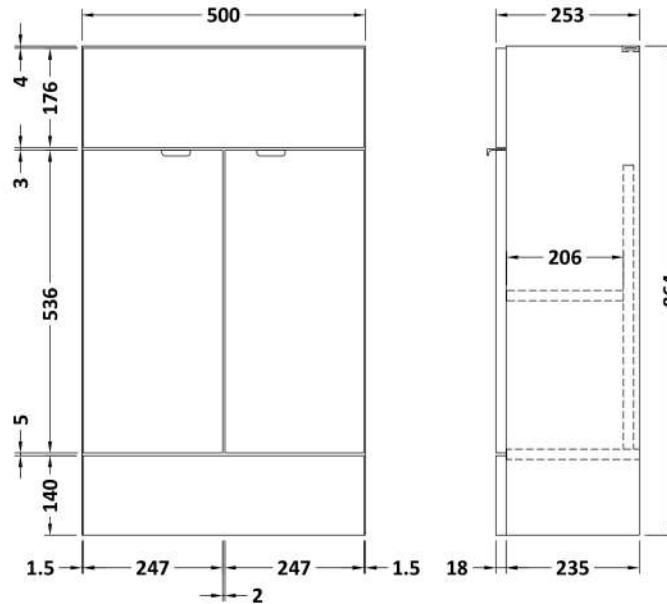

Sales Code: CBI649

Description: 1000 Square Semi Rec Vanity & Wc Unit Rh

Packaging Details

Barcode: 5056211890041

Sales Code: OFF605

Description: 500 Vanity Unit (255mm Deep)

Product Dimensions

Height (mm):	864
Width (mm):	500
Depth (mm):	255
Nett Weight (kg):	15

Packaging Dimensions

Height (mm):	290
Width (mm):	525
Depth (mm):	875
Gross Weight (kg):	15.5

Packaging Data

Box Colour:	Brown Cardboard Box
Box Qty:	1
Label Size:	100 x 50
Label Colour:	White Label
Label Qty:	2

Sales Code: OFF645

Description: 500 Wc Unit (255mm Deep)

Product Dimensions

Height (mm):	864
Width (mm):	500
Depth (mm):	255
Nett Weight (kg):	11.5

Packaging Dimensions

Height (mm):	290
Width (mm):	525
Depth (mm):	875
Gross Weight (kg):	12

Packaging Data

Box Colour:	Brown Cardboard Box
Box Qty:	1
Label Size:	100 x 50
Label Colour:	White Label
Label Qty:	2

Outer Box Dimensions (If Applicable)

Height (mm):	
Width (mm):	
Depth (mm):	
Gross Weight (kg):	
Barcode:	5055275816813