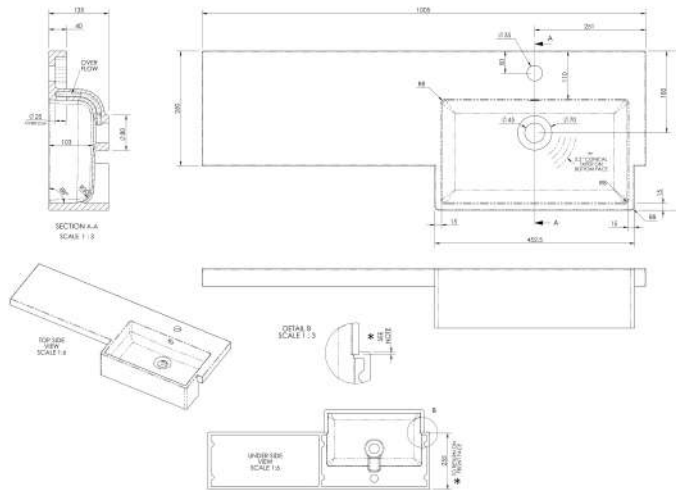

Packaging Dimensions

Height (mm):	290
Width (mm):	525
Depth (mm):	875
Gross Weight (kg):	15.5

Packaging Data

Box Colour:	Brown Cardboard Box
Box Qty:	1
Label Size:	100 x 50
Label Colour:	White Label
Label Qty:	2

Sales Code: OFF645

Description: 500 Wc Unit (255mm Deep)

Product Dimensions

Height (mm):	864
Width (mm):	500
Depth (mm):	255
Nett Weight (kg):	11.5

Packaging Dimensions

Height (mm):	290
Width (mm):	525
Depth (mm):	875
Gross Weight (kg):	12

Packaging Data

Box Colour:	Brown Cardboard Box
Box Qty:	1
Label Size:	100 x 50
Label Colour:	White Label
Label Qty:	2

Outer Box Dimensions (If Applicable)

Height (mm):	
Width (mm):	
Depth (mm):	
Gross Weight (kg):	
Barcode:	5055275816813

Sales Code: PMB612R

Description: 1000 Square S/Recess Polymarble Basin Rh

Product Dimensions

Height (mm):	135
Width (mm):	1003
Depth (mm):	355
Nett Weight (kg):	15

Packaging Dimensions

Height (mm):	190
Width (mm):	420
Depth (mm):	1060
Gross Weight (kg):	15