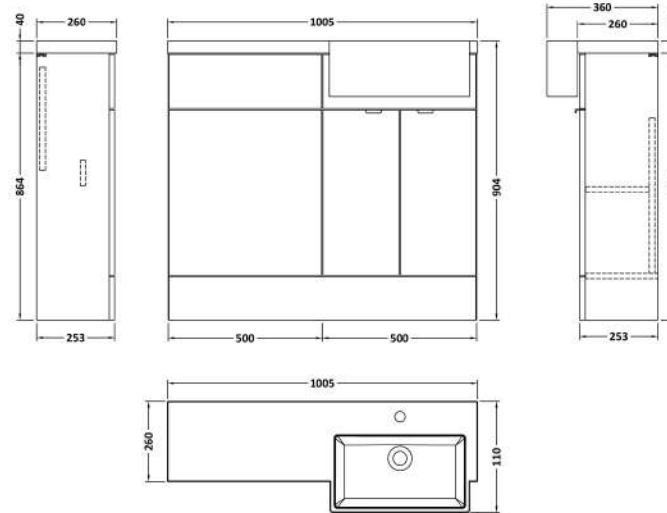

Sales Code: CBI649

Description: 1000 Square Semi Rec Vanity & Wc Unit Rh

Packaging Details

Barcode: 5056211890041

Sales Code: OFF605

Description: 500 Vanity Unit (255mm Deep)

Product Dimensions

Height (mm):	864
Width (mm):	500
Depth (mm):	255
Nett Weight (kg):	15

Packaging Dimensions

Height (mm):	290
Width (mm):	525
Depth (mm):	875
Gross Weight (kg):	15.5

Packaging Data

Box Colour:	Brown Cardboard Box
Box Qty:	1
Label Size:	100 x 50
Label Colour:	White Label
Label Qty:	2

Sales Code: OFF645

Description: 500 Wc Unit (255mm Deep)

Product Dimensions

Height (mm):	864
Width (mm):	500
Depth (mm):	255
Nett Weight (kg):	11.5

Packaging Dimensions

Height (mm):	290
Width (mm):	525
Depth (mm):	875
Gross Weight (kg):	12

Sales Code: PMB612R

Description: 1000 Square S/Recess Polymarble Basin Rh

Product Dimensions

Height (mm):	135
Width (mm):	1003
Depth (mm):	355
Nett Weight (kg):	15

Packaging Dimensions

Height (mm):	190
Width (mm):	420
Depth (mm):	1060
Gross Weight (kg):	15