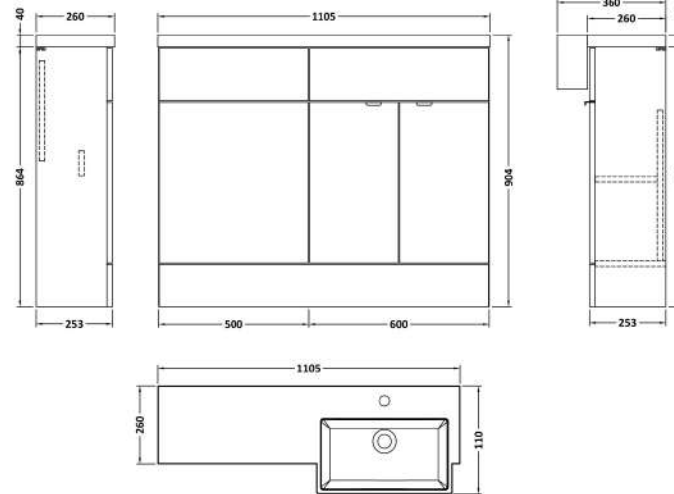

Sales Code: CBI651

Description: 1100 Square Semi Rec Vanity & Wc Unit Rh

Packaging Details

Barcode: 5056211890065

Sales Code: OFF607

Description: 600 Vanity Unit (255mm Deep)

Product Dimensions

Height (mm):	864
Width (mm):	600
Depth (mm):	255
Nett Weight (kg):	17

Packaging Dimensions

Height (mm):	290
Width (mm):	625
Depth (mm):	875
Gross Weight (kg):	17.5

Packaging Data

Box Colour:	Brown Cardboard Box
Box Qty:	1
Label Size:	100 x 50
Label Colour:	White Label
Label Qty:	2

Sales Code: OFF645

Description: 500 Wc Unit (255mm Deep)

Product Dimensions

Height (mm):	864
Width (mm):	500
Depth (mm):	255
Nett Weight (kg):	11.5

Packaging Dimensions

Height (mm):	290
Width (mm):	525
Depth (mm):	875
Gross Weight (kg):	12

Sales Code: PMB613R

Description: 1100 Square S/Recess Polymarble Basin Rh

Product Dimensions

Height (mm):	135
Width (mm):	1103
Depth (mm):	355
Nett Weight (kg):	16

Packaging Dimensions

Height (mm):	190
Width (mm):	420
Depth (mm):	1160
Gross Weight (kg):	16