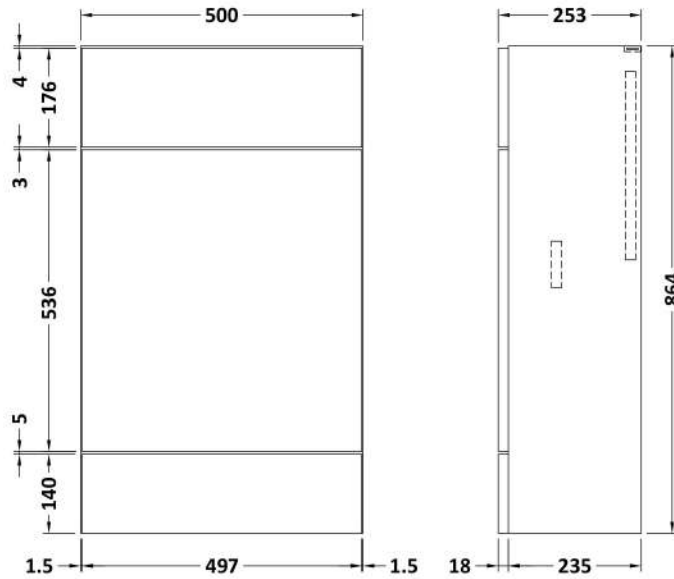

Packaging Dimensions

Height (mm):	290
Width (mm):	625
Depth (mm):	875
Gross Weight (kg):	17.5

Packaging Data

Box Colour:	Brown Cardboard Box
Box Qty:	1
Label Size:	100 x 50
Label Colour:	White Label
Label Qty:	2

Outer Box Dimensions (If Applicable)

Height (mm):	
Width (mm):	
Depth (mm):	
Gross Weight (kg):	
Barcode:	5055275817285

Product Details

Country of Origin:	United Kingdom
Fitting Instruction:	No
CE & UKCA:	N/A
FSC Certified Materials:	Yes
Colour:	Black Woodgrain
Construction Method:	Cam & Wood Dowel
Construction Type:	Rigid
Cabinet Finish:	MFC Textured Woodgrain
Fascia Finish:	MFC Textured Woodgrain
Cabinet Thickness (mm):	18
Fascia Thickness (mm):	18
Drawer Included:	No
Drawer Type:	Not Applicable
No of Shelves:	1
Hinge Type:	95 Degree Clip-On Soft Close
Hinge Included:	Yes
Adjustable Legs:	No
Fixings Included:	Yes
Handle Style:	Contemporary
Waste Shroud:	No
Handle Included:	Yes
Handle Type:	Wrapover

Sales Code: OFF645

Description: 500 Wc Unit (255mm Deep)

Product Dimensions

Height (mm):	864
Width (mm):	500
Depth (mm):	255
Nett Weight (kg):	11.5

Packaging Dimensions

Height (mm):	290
Width (mm):	525
Depth (mm):	875
Gross Weight (kg):	12

Packaging Data

Box Colour:	Brown Cardboard Box
Box Qty:	1
Label Size:	100 x 50
Label Colour:	White Label
Label Qty:	2

Outer Box Dimensions (If Applicable)

Height (mm):	
Width (mm):	
Depth (mm):	
Gross Weight (kg):	
Barcode:	5055275816813