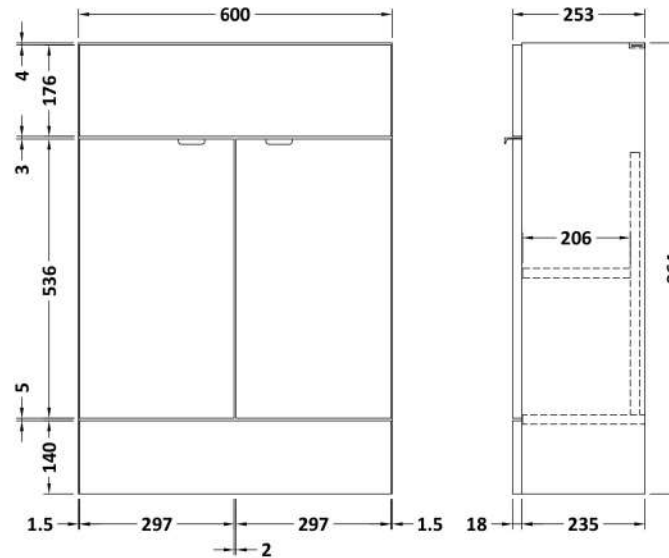

Sales Code: CBI651

Description: 1100 Square Semi Rec Vanity & Wc Unit Rh

Packaging Details

Barcode: 5056211890065

Sales Code: OFF607

Description: 600 Vanity Unit (255mm Deep)

Product Dimensions

Height (mm):	864
Width (mm):	600
Depth (mm):	255
Nett Weight (kg):	17

Packaging Dimensions

Height (mm):	290
Width (mm):	625
Depth (mm):	875
Gross Weight (kg):	17.5

Packaging Data

Box Colour:	Brown Cardboard Box
Box Qty:	1
Label Size:	100 x 50
Label Colour:	White Label
Label Qty:	2

Sales Code: OFF645

Description: 500 Wc Unit (255mm Deep)

Product Dimensions

Height (mm):	864
Width (mm):	500
Depth (mm):	255
Nett Weight (kg):	11.5

Packaging Dimensions

Height (mm):	290
Width (mm):	525
Depth (mm):	875
Gross Weight (kg):	12

Sales Code: PMB613R

Description: 1100 Square S/Recess Polymarble Basin Rh

Product Dimensions

Height (mm):	135
Width (mm):	1103
Depth (mm):	355
Nett Weight (kg):	16

Packaging Dimensions

Height (mm):	190
Width (mm):	420
Depth (mm):	1160
Gross Weight (kg):	16