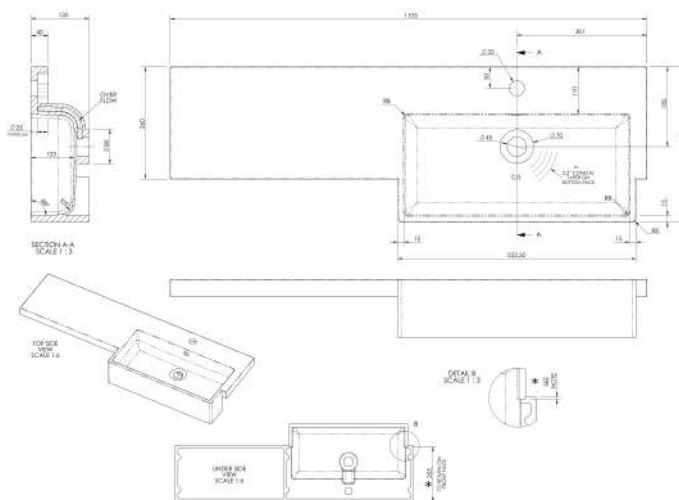

Packaging Dimensions

Height (mm):	290
Width (mm):	625
Depth (mm):	875
Gross Weight (kg):	17.5

Packaging Data

Box Colour:	Brown Cardboard Box
Box Qty:	1
Label Size:	100 x 50
Label Colour:	White Label
Label Qty:	2

Sales Code: OFF645

Description: 500 Wc Unit (255mm Deep)

Product Dimensions

Height (mm):	864
Width (mm):	500
Depth (mm):	255
Nett Weight (kg):	11.5

Packaging Dimensions

Height (mm):	290
Width (mm):	525
Depth (mm):	875
Gross Weight (kg):	12

Packaging Data

Box Colour:	Brown Cardboard Box
Box Qty:	1
Label Size:	100 x 50
Label Colour:	White Label
Label Qty:	2

Outer Box Dimensions (If Applicable)

Height (mm):	
Width (mm):	
Depth (mm):	
Gross Weight (kg):	
Barcode:	5055275816813

Sales Code: PMB613R

Description: 1100 Square S/Recess Polymarble Basin Rh

Product Dimensions

Height (mm):	135
Width (mm):	1103
Depth (mm):	355
Nett Weight (kg):	16

Packaging Dimensions

Height (mm):	190
Width (mm):	420
Depth (mm):	1160
Gross Weight (kg):	16