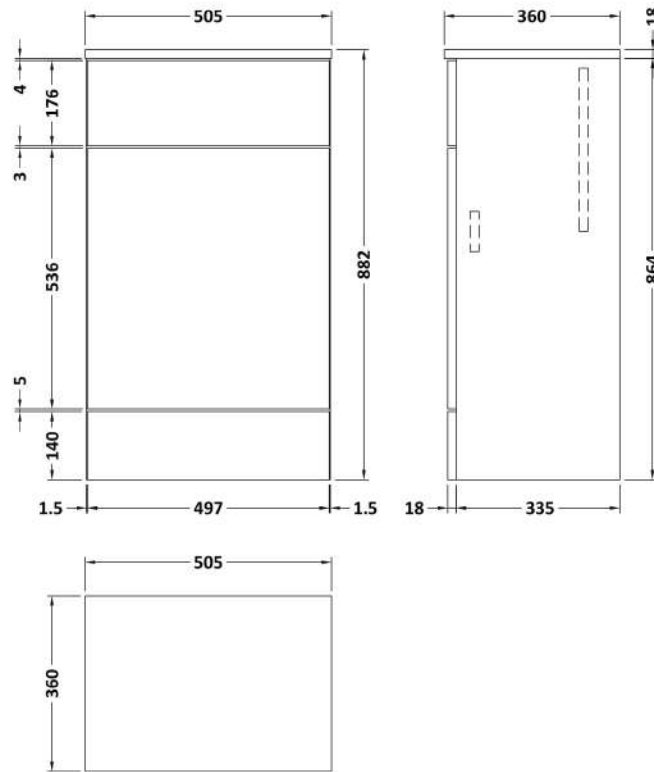

Sales Code: CBI905A

Description: 500 Wc Unit (355mm Deep)

Packaging Details

Barcode: 5056462603322

Sales Code: OFF943

Description: 500 Wc Unit Top 505X360

Product Dimensions

Height (mm):	18
Width (mm):	505
Depth (mm):	360
Nett Weight (kg):	2

Packaging Dimensions

Height (mm):	25
Width (mm):	525
Depth (mm):	380
Gross Weight (kg):	2

Packaging Data

Box Colour:	Brown Cardboard Box
Box Qty:	1
Label Size:	50 x 100
Label Colour:	White Label
Label Qty:	2

Sales Code: OFF946

Description: 500 Wc Unit (355mm Deep)

Product Dimensions

Height (mm):	864
Width (mm):	500
Depth (mm):	355
Nett Weight (kg):	14

Packaging Dimensions

Height (mm):	900
Width (mm):	525
Depth (mm):	290
Gross Weight (kg):	14.5

Packaging Data

Box Colour:	Brown Cardboard Box
Box Qty:	1
Label Size:	100 x 50
Label Colour:	White Label
Label Qty:	2

Outer Box Dimensions (If Applicable)

Height (mm):	
Width (mm):	
Depth (mm):	
Gross Weight (kg):	
Barcode:	5055275873380