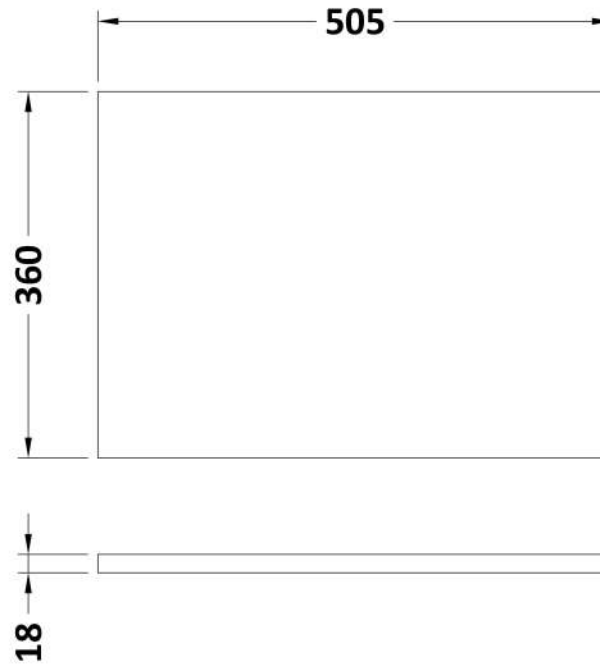

Sales Code: CBI905A

Description: 500 Wc Unit (355mm Deep)

Packaging Details

Barcode: 5056462603322

Sales Code: OFF943

Description: 500 Wc Unit Top 505X360

Product Dimensions

Height (mm):	18
Width (mm):	505
Depth (mm):	360
Nett Weight (kg):	2

Packaging Dimensions

Height (mm):	25
Width (mm):	525
Depth (mm):	380
Gross Weight (kg):	2

Packaging Data

Box Colour:	Brown Cardboard Box
Box Qty:	1
Label Size:	50 x 100
Label Colour:	White Label
Label Qty:	2

Sales Code: OFF946

Description: 500 Wc Unit (355mm Deep)

Product Dimensions

Height (mm):	864
Width (mm):	500
Depth (mm):	355
Nett Weight (kg):	14

Packaging Dimensions

Height (mm):	900
Width (mm):	525
Depth (mm):	290
Gross Weight (kg):	14.5

Packaging Data

Box Colour:	Brown Cardboard Box
Box Qty:	1
Label Size:	100 x 50
Label Colour:	White Label
Label Qty:	2

Outer Box Dimensions (If Applicable)

Height (mm):	
Width (mm):	
Depth (mm):	
Gross Weight (kg):	
Barcode:	5055275873380