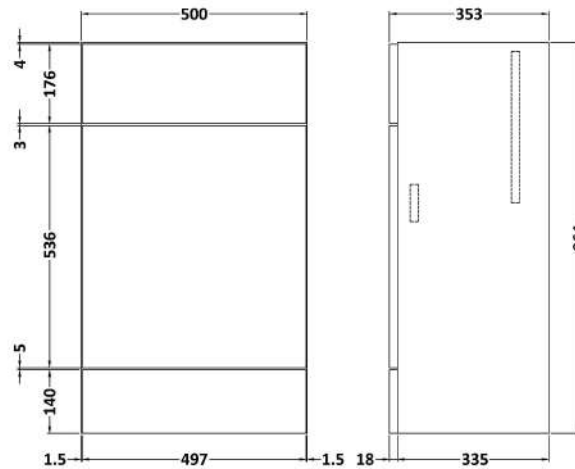

Sales Code: CBI905A

Description: 500 Wc Unit (355mm Deep)

Packaging Details

Barcode: 5056462603322

Sales Code: OFF943

Description: 500 Wc Unit Top 505X360

Product Dimensions

Height (mm):	18
Width (mm):	505
Depth (mm):	360
Nett Weight (kg):	2

Packaging Dimensions

Height (mm):	25
Width (mm):	525
Depth (mm):	380
Gross Weight (kg):	2

Packaging Data

Box Colour:	Brown Cardboard Box
Box Qty:	1
Label Size:	50 x 100
Label Colour:	White Label
Label Qty:	2

Sales Code: OFF946

Description: 500 Wc Unit (355mm Deep)

Product Dimensions

Height (mm):	864
Width (mm):	500
Depth (mm):	355
Nett Weight (kg):	14

Packaging Dimensions

Height (mm):	900
Width (mm):	525
Depth (mm):	290
Gross Weight (kg):	14.5

Packaging Data

Box Colour:	Brown Cardboard Box
Box Qty:	1
Label Size:	100 x 50
Label Colour:	White Label
Label Qty:	2

Outer Box Dimensions (If Applicable)

Height (mm):	
Width (mm):	
Depth (mm):	
Gross Weight (kg):	
Barcode:	5055275873380