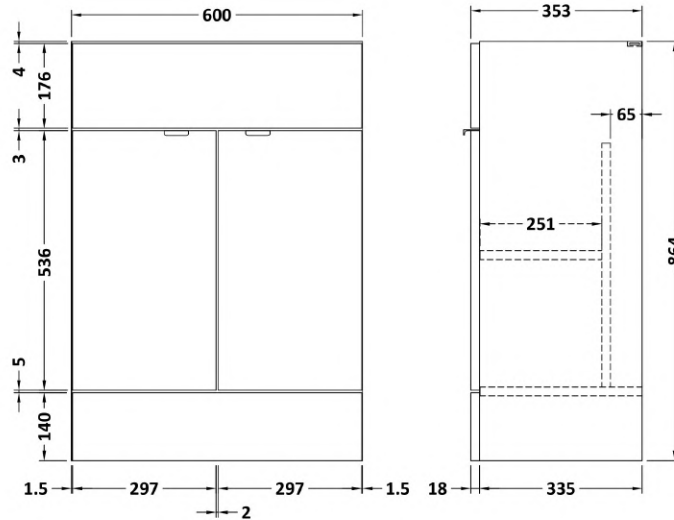

### Product Dimensions

Height (mm):	864
Width (mm):	600
Depth (mm):	355
Nett Weight (kg):	20.5

### Packaging Dimensions

Height (mm):	375
Width (mm):	625
Depth (mm):	900
Gross Weight (kg):	21

### Product Dimensions

Height (mm):	355
Width (mm):	603
Depth (mm):	135
Nett Weight (kg):	9.66

### Packaging Dimensions

Height (mm):	410
Width (mm):	200
Depth (mm):	650
Gross Weight (kg):	9.66