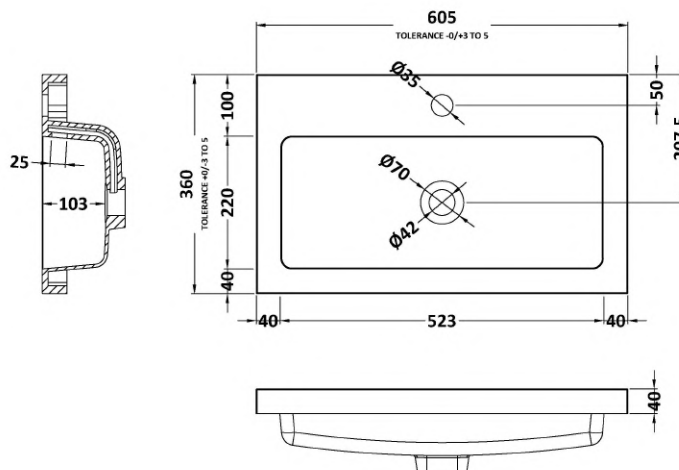

### Product Dimensions

Height (mm):	864
Width (mm):	600
Depth (mm):	355
Nett Weight (kg):	20.5

### Packaging Dimensions

Height (mm):	375
Width (mm):	625
Depth (mm):	900
Gross Weight (kg):	21

### Outer Box Dimensions (If Applicable)

Height (mm):	
Width (mm):	
Depth (mm):	
Gross Weight (kg):	
Barcode:	5055275873465

### Product Dimensions

Height (mm):	355
Width (mm):	603
Depth (mm):	135
Nett Weight (kg):	9.66