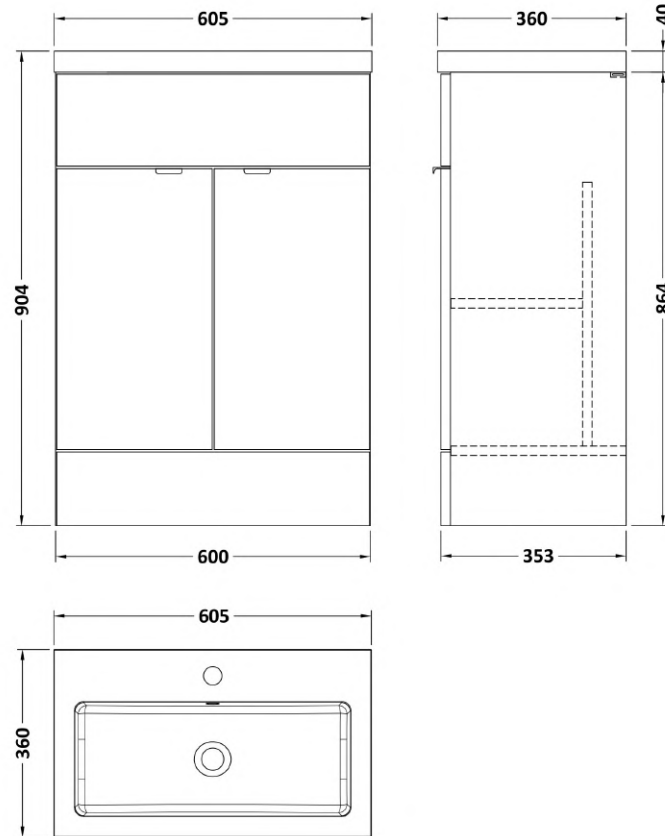

Sales Code: CBI907

Description: 600mm Fd Vanity Unit & Basin

Packaging Details

Barcode: 5055275894316