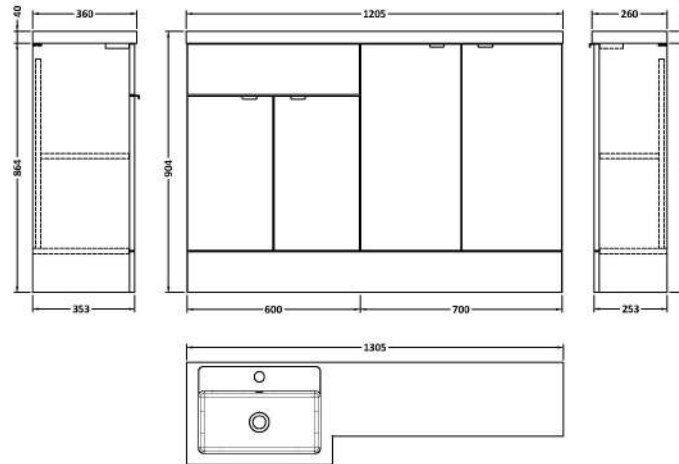

Sales Code: CBI911

Description: 1200mm Combination - Fd Option 2 - Lh

Packaging Details

Barcode: 5055275894354

Sales Code: OFF908

Description: 600 Vanity Unit (355mm Deep)

Product Dimensions

Height (mm):	864
Width (mm):	600
Depth (mm):	355
Nett Weight (kg):	20.5

Packaging Dimensions

Height (mm):	375
Width (mm):	625
Depth (mm):	900
Gross Weight (kg):	21

Packaging Data

Box Colour:	Brown Cardboard Box
Box Qty:	1
Label Size:	100 x 50
Label Colour:	White Label
Label Qty:	2

Sales Code: OFF981

Description: 300 Base Unit (255mm Deep)

Product Dimensions

Height (mm):	864
Width (mm):	300
Depth (mm):	255
Nett Weight (kg):	11

Packaging Dimensions

Height (mm):	900
Width (mm):	325
Depth (mm):	290
Gross Weight (kg):	11.5

Sales Code: PMB414L

Description: 1200 L Shaped Polymarble Basin Lh

Product Dimensions

Height (mm):	135
Width (mm):	1203
Depth (mm):	355
Nett Weight (kg):	17

Packaging Dimensions

Height (mm):	190
Width (mm):	420
Depth (mm):	1260
Gross Weight (kg):	17