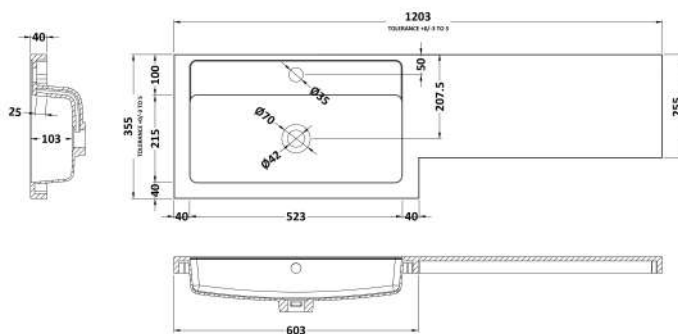

Packaging Dimensions

Height (mm):	375
Width (mm):	625
Depth (mm):	900
Gross Weight (kg):	21

Packaging Data

Box Colour:	Brown Cardboard Box
Box Qty:	1
Label Size:	100 x 50
Label Colour:	White Label
Label Qty:	2

Sales Code: OFF981

Description: 300 Base Unit (255mm Deep)

Product Dimensions

Height (mm):	864
Width (mm):	300
Depth (mm):	255
Nett Weight (kg):	11

Packaging Dimensions

Height (mm):	900
Width (mm):	325
Depth (mm):	290
Gross Weight (kg):	11.5

Packaging Data

Box Colour:	Brown Cardboard Box
Box Qty:	1
Label Size:	100 x 50
Label Colour:	White Label
Label Qty:	2

Outer Box Dimensions (If Applicable)

Height (mm):	
Width (mm):	
Depth (mm):	
Gross Weight (kg):	
Barcode:	5055275873281

Sales Code: PMB414L

Description: 1200 L Shaped Polymarble Basin Lh

Product Dimensions

Height (mm):	135
Width (mm):	1203
Depth (mm):	355
Nett Weight (kg):	17

Packaging Dimensions

Height (mm):	190
Width (mm):	420
Depth (mm):	1260
Gross Weight (kg):	17