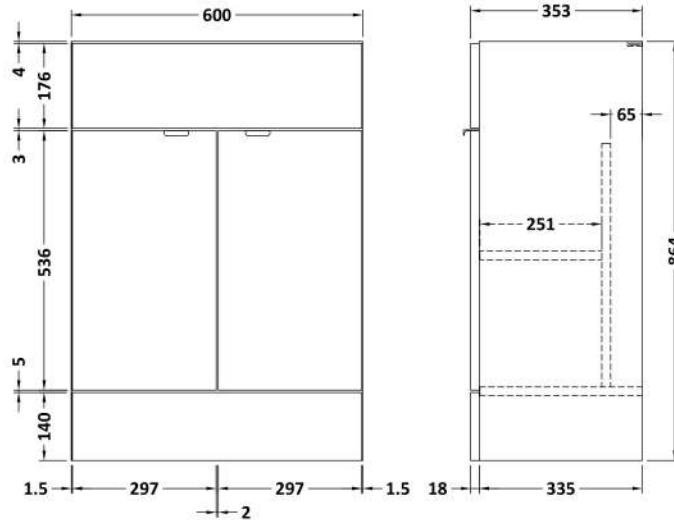

Sales Code: CBI911

Description: 1200mm Combination - Fd Option 2 - Lh

Packaging Details

Barcode: 5055275894354

Sales Code: OFF908

Description: 600 Vanity Unit (355mm Deep)

Product Dimensions

Height (mm):	864
Width (mm):	600
Depth (mm):	355
Nett Weight (kg):	20.5

Packaging Dimensions

Height (mm):	375
Width (mm):	625
Depth (mm):	900
Gross Weight (kg):	21

Packaging Data

Box Colour:	Brown Cardboard Box
Box Qty:	1
Label Size:	100 x 50
Label Colour:	White Label
Label Qty:	2

Sales Code: OFF981

Description: 300 Base Unit (255mm Deep)

Product Dimensions

Height (mm):	864
Width (mm):	300
Depth (mm):	255
Nett Weight (kg):	11

Packaging Dimensions

Height (mm):	900
Width (mm):	325
Depth (mm):	290
Gross Weight (kg):	11.5

Sales Code: PMB414L

Description: 1200 L Shaped Polymarble Basin Lh

Product Dimensions

Height (mm):	135
Width (mm):	1203
Depth (mm):	355
Nett Weight (kg):	17

Packaging Dimensions

Height (mm):	190
Width (mm):	420
Depth (mm):	1260
Gross Weight (kg):	17