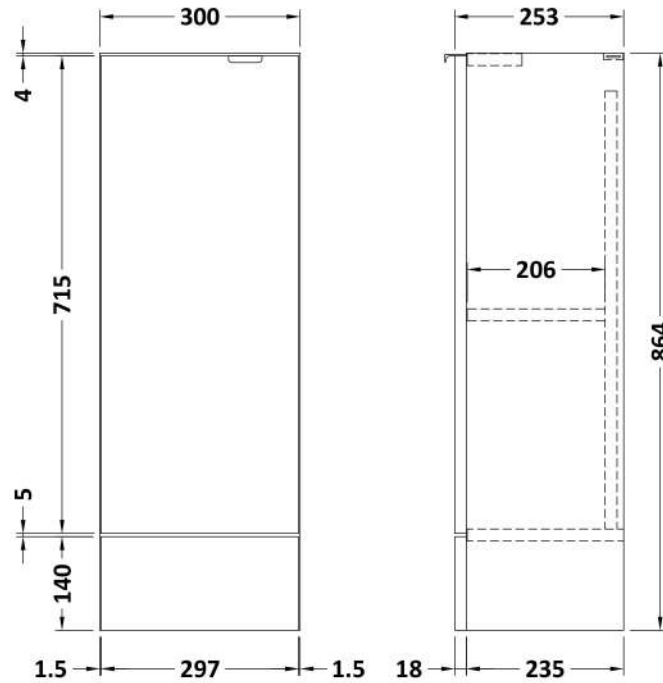

Packaging Dimensions

Height (mm):	375
Width (mm):	625
Depth (mm):	900
Gross Weight (kg):	21

Packaging Data

Box Colour:	Brown Cardboard Box
Box Qty:	1
Label Size:	100 x 50
Label Colour:	White Label
Label Qty:	2

Sales Code: OFF981

Description: 300 Base Unit (255mm Deep)

Product Dimensions

Height (mm):	864
Width (mm):	300
Depth (mm):	255
Nett Weight (kg):	11

Packaging Dimensions

Height (mm):	900
Width (mm):	325
Depth (mm):	290
Gross Weight (kg):	11.5

Packaging Data

Box Colour:	Brown Cardboard Box
Box Qty:	1
Label Size:	100 x 50
Label Colour:	White Label
Label Qty:	2

Outer Box Dimensions (If Applicable)

Height (mm):	
Width (mm):	
Depth (mm):	
Gross Weight (kg):	
Barcode:	5055275873281

Sales Code: PMB414L

Description: 1200 L Shaped Polymarble Basin Lh

Product Dimensions

Height (mm):	135
Width (mm):	1203
Depth (mm):	355
Nett Weight (kg):	17

Packaging Dimensions

Height (mm):	190
Width (mm):	420
Depth (mm):	1260
Gross Weight (kg):	17