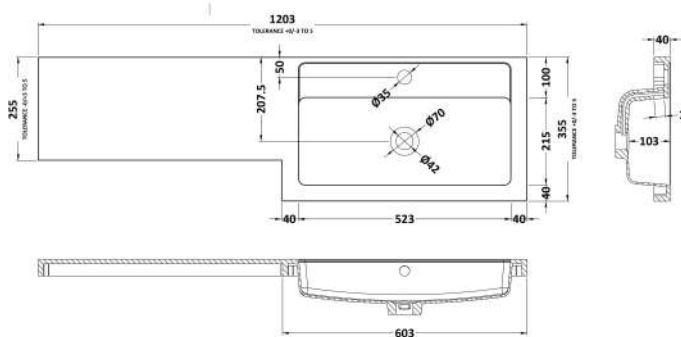

Packaging Dimensions

Height (mm):	375
Width (mm):	625
Depth (mm):	900
Gross Weight (kg):	21

Packaging Data

Box Colour:	Brown Cardboard Box
Box Qty:	1
Label Size:	100 x 50
Label Colour:	White Label
Label Qty:	2

Sales Code: OFF981

Description: 300 Base Unit (255mm Deep)

Product Dimensions

Height (mm):	864
Width (mm):	300
Depth (mm):	255
Nett Weight (kg):	11

Packaging Dimensions

Height (mm):	900
Width (mm):	325
Depth (mm):	290
Gross Weight (kg):	11.5

Packaging Data

Box Colour:	Brown Cardboard Box
Box Qty:	1
Label Size:	100 x 50
Label Colour:	White Label
Label Qty:	2

Outer Box Dimensions (If Applicable)

Height (mm):	
Width (mm):	
Depth (mm):	
Gross Weight (kg):	
Barcode:	5055275873281

Sales Code: PMB414R

Description: 1200 L Shaped Polymarble Basin Rh

Product Dimensions

Height (mm):	135
Width (mm):	1203
Depth (mm):	355
Nett Weight (kg):	17

Packaging Dimensions

Height (mm):	190
Width (mm):	420
Depth (mm):	1260
Gross Weight (kg):	17