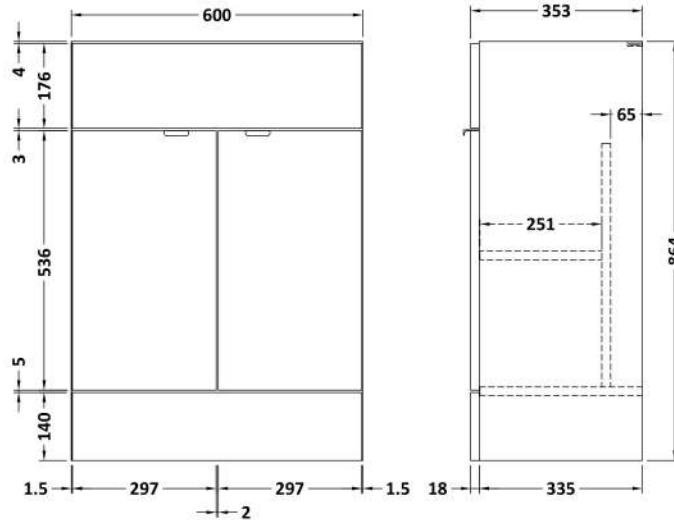

Sales Code: CBI912

Description: 1200mm Combination - Fd Option 2 - Rh

Packaging Details

Barcode: 5055275894361

Sales Code: OFF908

Description: 600 Vanity Unit (355mm Deep)

Product Dimensions

Height (mm):	864
Width (mm):	600
Depth (mm):	355
Nett Weight (kg):	20.5

Packaging Dimensions

Height (mm):	375
Width (mm):	625
Depth (mm):	900
Gross Weight (kg):	21

Packaging Data

Box Colour:	Brown Cardboard Box
Box Qty:	1
Label Size:	100 x 50
Label Colour:	White Label
Label Qty:	2

Sales Code: OFF981

Description: 300 Base Unit (255mm Deep)

Product Dimensions

Height (mm):	864
Width (mm):	300
Depth (mm):	255
Nett Weight (kg):	11

Packaging Dimensions

Height (mm):	900
Width (mm):	325
Depth (mm):	290
Gross Weight (kg):	11.5

Sales Code: PMB414R

Description: 1200 L Shaped Polymarble Basin Rh

Product Dimensions

Height (mm):	135
Width (mm):	1203
Depth (mm):	355
Nett Weight (kg):	17

Packaging Dimensions

Height (mm):	190
Width (mm):	420
Depth (mm):	1260
Gross Weight (kg):	17