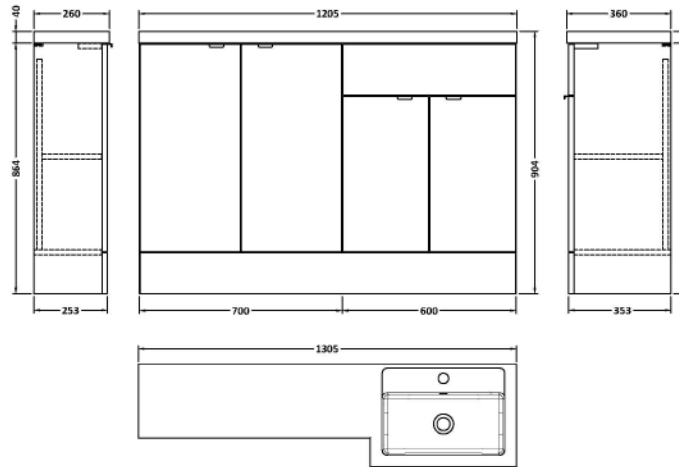

Sales Code: CBI912

Description: 1200mm Combination - Fd Option 2 - Rh

Packaging Details

Barcode: 5055275894361

Sales Code: OFF908

Description: 600 Vanity Unit (355mm Deep)

Product Dimensions

Height (mm):	864
Width (mm):	600
Depth (mm):	355
Nett Weight (kg):	20.5

Packaging Dimensions

Height (mm):	375
Width (mm):	625
Depth (mm):	900
Gross Weight (kg):	21

Packaging Data

Box Colour:	Brown Cardboard Box
Box Qty:	1
Label Size:	100 x 50
Label Colour:	White Label
Label Qty:	2

Sales Code: OFF981

Description: 300 Base Unit (255mm Deep)

Product Dimensions

Height (mm):	864
Width (mm):	300
Depth (mm):	255
Nett Weight (kg):	11

Packaging Dimensions

Height (mm):	900
Width (mm):	325
Depth (mm):	290
Gross Weight (kg):	11.5

Sales Code: PMB414R

Description: 1200 L Shaped Polymarble Basin Rh

Product Dimensions

Height (mm):	135
Width (mm):	1203
Depth (mm):	355
Nett Weight (kg):	17

Packaging Dimensions

Height (mm):	190
Width (mm):	420
Depth (mm):	1260
Gross Weight (kg):	17