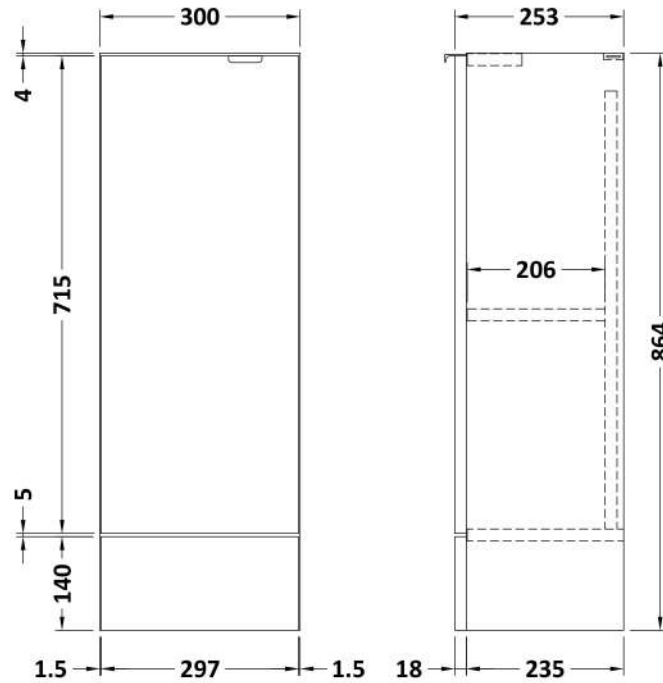

Packaging Dimensions

Height (mm):	375
Width (mm):	625
Depth (mm):	900
Gross Weight (kg):	21

Packaging Data

Box Colour:	Brown Cardboard Box
Box Qty:	1
Label Size:	100 x 50
Label Colour:	White Label
Label Qty:	2

Sales Code: OFF981

Description: 300 Base Unit (255mm Deep)

Product Dimensions

Height (mm):	864
Width (mm):	300
Depth (mm):	255
Nett Weight (kg):	11

Packaging Dimensions

Height (mm):	900
Width (mm):	325
Depth (mm):	290
Gross Weight (kg):	11.5

Packaging Data

Box Colour:	Brown Cardboard Box
Box Qty:	1
Label Size:	100 x 50
Label Colour:	White Label
Label Qty:	2

Outer Box Dimensions (If Applicable)

Height (mm):	
Width (mm):	
Depth (mm):	
Gross Weight (kg):	
Barcode:	5055275873281

Sales Code: PMB414R

Description: 1200 L Shaped Polymarble Basin Rh

Product Dimensions

Height (mm):	135
Width (mm):	1203
Depth (mm):	355
Nett Weight (kg):	17

Packaging Dimensions

Height (mm):	190
Width (mm):	420
Depth (mm):	1260
Gross Weight (kg):	17