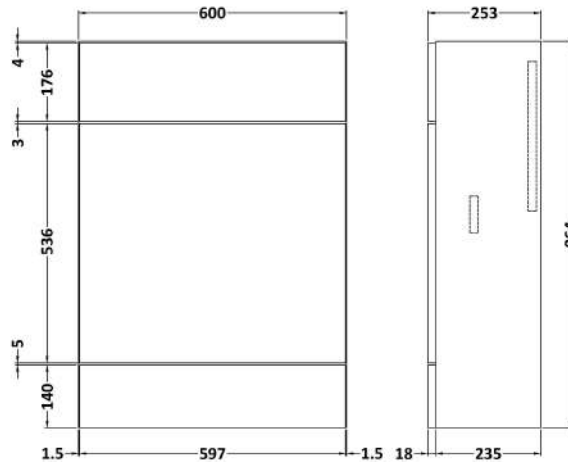

Sales Code: CBI919A

Description: 600 Wc Unit (255mm Deep)

Packaging Details

Barcode: 5056462603339

Sales Code: OFF942

Description: 600 Wc Unit Top 605X260

Product Dimensions

Height (mm):	18
Width (mm):	605
Depth (mm):	260
Nett Weight (kg):	2.5

Packaging Dimensions

Height (mm):	25
Width (mm):	625
Depth (mm):	280
Gross Weight (kg):	2.5

Packaging Data

Box Colour:	Brown Cardboard Box
Box Qty:	1
Label Size:	50 x 100
Label Colour:	White Label
Label Qty:	2

Sales Code: OFF947

Description: 600 Wc Unit (255mm Deep)

Product Dimensions

Height (mm):	864
Width (mm):	600
Depth (mm):	255
Nett Weight (kg):	14

Packaging Dimensions

Height (mm):	290
Width (mm):	625
Depth (mm):	900
Gross Weight (kg):	14.5

Packaging Data

Box Colour:	Brown Cardboard Box
Box Qty:	1
Label Size:	100 x 50
Label Colour:	White Label
Label Qty:	2

Outer Box Dimensions (If Applicable)

Height (mm):	
Width (mm):	
Depth (mm):	
Gross Weight (kg):	
Barcode:	5055275873267