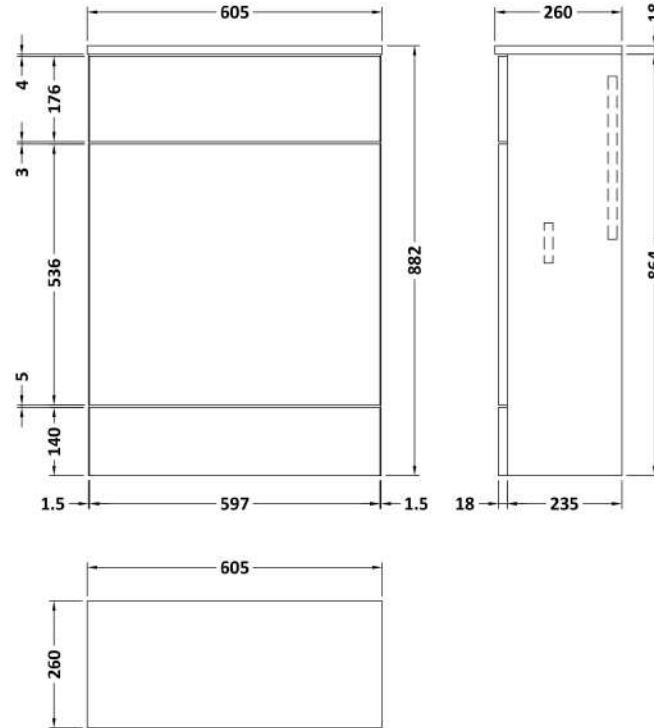

Sales Code: CBI919A

Description: 600 Wc Unit (255mm Deep)

Packaging Details

Barcode: 5056462603339

Sales Code: OFF942

Description: 600 Wc Unit Top 605X260

Product Dimensions

Height (mm):	18
Width (mm):	605
Depth (mm):	260
Nett Weight (kg):	2.5

Packaging Dimensions

Height (mm):	25
Width (mm):	625
Depth (mm):	280
Gross Weight (kg):	2.5

Packaging Data

Box Colour:	Brown Cardboard Box
Box Qty:	1
Label Size:	50 x 100
Label Colour:	White Label
Label Qty:	2

Sales Code: OFF947

Description: 600 Wc Unit (255mm Deep)

Product Dimensions

Height (mm):	864
Width (mm):	600
Depth (mm):	255
Nett Weight (kg):	14

Packaging Dimensions

Height (mm):	290
Width (mm):	625
Depth (mm):	900
Gross Weight (kg):	14.5

Packaging Data

Box Colour:	Brown Cardboard Box
Box Qty:	1
Label Size:	100 x 50
Label Colour:	White Label
Label Qty:	2

Outer Box Dimensions (If Applicable)

Height (mm):	
Width (mm):	
Depth (mm):	
Gross Weight (kg):	
Barcode:	5055275873267