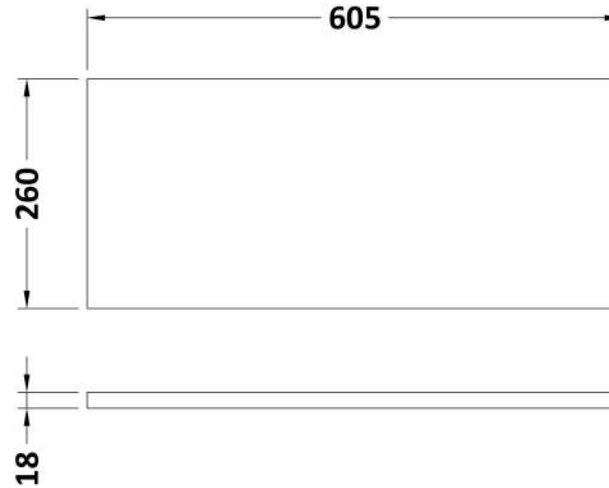

Sales Code: CBI919A

Description: 600 Wc Unit (255mm Deep)

Packaging Details

Barcode: 5056462603339

Sales Code: OFF942

Description: 600 Wc Unit Top 605X260

Product Dimensions

Height (mm):	18
Width (mm):	605
Depth (mm):	260
Nett Weight (kg):	2.5

Packaging Dimensions

Height (mm):	25
Width (mm):	625
Depth (mm):	280
Gross Weight (kg):	2.5

Packaging Data

Box Colour:	Brown Cardboard Box
Box Qty:	1
Label Size:	50 x 100
Label Colour:	White Label
Label Qty:	2

Sales Code: OFF947

Description: 600 Wc Unit (255mm Deep)

Product Dimensions

Height (mm):	864
Width (mm):	600
Depth (mm):	255
Nett Weight (kg):	14

Packaging Dimensions

Height (mm):	290
Width (mm):	625
Depth (mm):	900
Gross Weight (kg):	14.5

Packaging Data

Box Colour:	Brown Cardboard Box
Box Qty:	1
Label Size:	100 x 50
Label Colour:	White Label
Label Qty:	2

Outer Box Dimensions (If Applicable)

Height (mm):	
Width (mm):	
Depth (mm):	
Gross Weight (kg):	
Barcode:	5055275873267