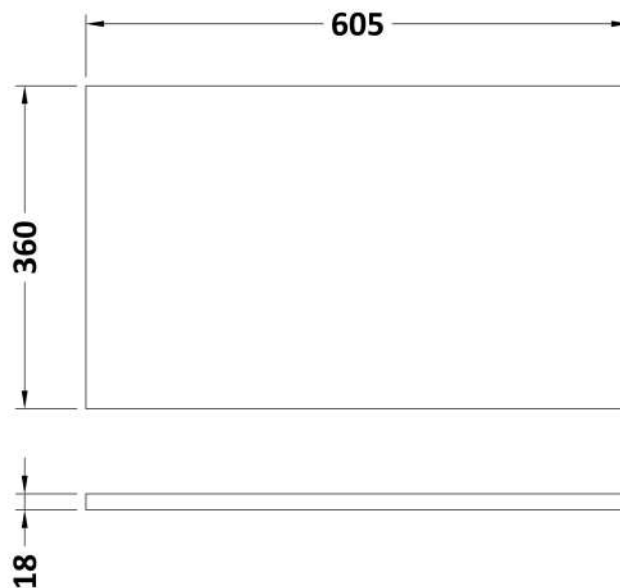

Sales Code: CBI920A

Description: 600 Wc Unit (355mm Deep)

Packaging Details

Barcode: 5056462603346

Sales Code: OFF944

Description: 600 Wc Unit Top 605X360

Product Dimensions

Height (mm):	18
Width (mm):	605
Depth (mm):	360
Nett Weight (kg):	2.5

Packaging Dimensions

Height (mm):	25
Width (mm):	625
Depth (mm):	380
Gross Weight (kg):	2.5

Packaging Data

Box Colour:	Brown Cardboard Box
Box Qty:	1
Label Size:	50 x 100
Label Colour:	White Label
Label Qty:	2

Sales Code: OFF948

Description: 600 Wc Unit (355mm Deep)

Product Dimensions

Height (mm):	864
Width (mm):	600
Depth (mm):	355
Nett Weight (kg):	15.5

Packaging Dimensions

Height (mm):	375
Width (mm):	625
Depth (mm):	900
Gross Weight (kg):	16

Packaging Data

Box Colour:	Brown Cardboard Box
Box Qty:	1
Label Size:	100 x 50
Label Colour:	White Label
Label Qty:	2

Outer Box Dimensions (If Applicable)

Height (mm):	
Width (mm):	
Depth (mm):	
Gross Weight (kg):	
Barcode:	5055275873403