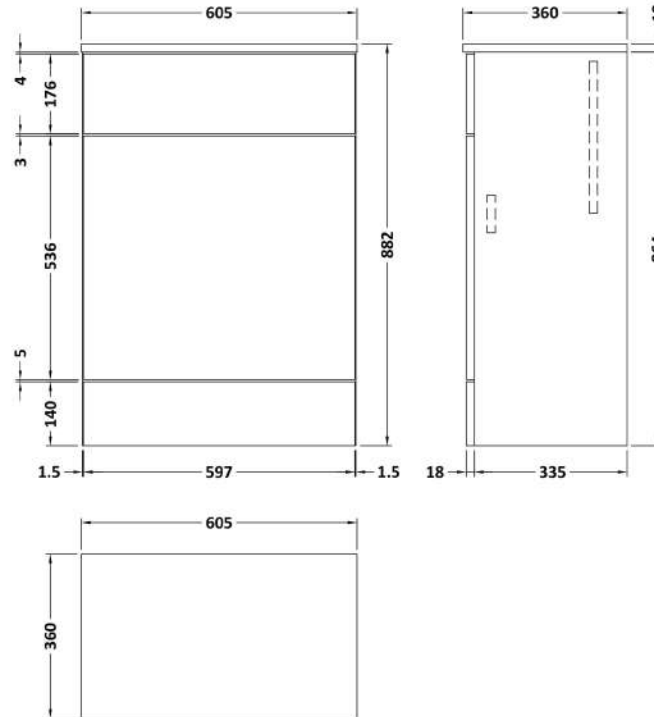

Sales Code: CBI920A

Description: 600 Wc Unit (355mm Deep)

Packaging Details

Barcode: 5056462603346

Sales Code: OFF944

Description: 600 Wc Unit Top 605X360

Product Dimensions

Height (mm):	18
Width (mm):	605
Depth (mm):	360
Nett Weight (kg):	2.5

Packaging Dimensions

Height (mm):	25
Width (mm):	625
Depth (mm):	380
Gross Weight (kg):	2.5

Packaging Data

Box Colour:	Brown Cardboard Box
Box Qty:	1
Label Size:	50 x 100
Label Colour:	White Label
Label Qty:	2

Sales Code: OFF948

Description: 600 Wc Unit (355mm Deep)

Product Dimensions

Height (mm):	864
Width (mm):	600
Depth (mm):	355
Nett Weight (kg):	15.5

Packaging Dimensions

Height (mm):	375
Width (mm):	625
Depth (mm):	900
Gross Weight (kg):	16

Packaging Data

Box Colour:	Brown Cardboard Box
Box Qty:	1
Label Size:	100 x 50
Label Colour:	White Label
Label Qty:	2

Outer Box Dimensions (If Applicable)

Height (mm):	
Width (mm):	
Depth (mm):	
Gross Weight (kg):	
Barcode:	5055275873403