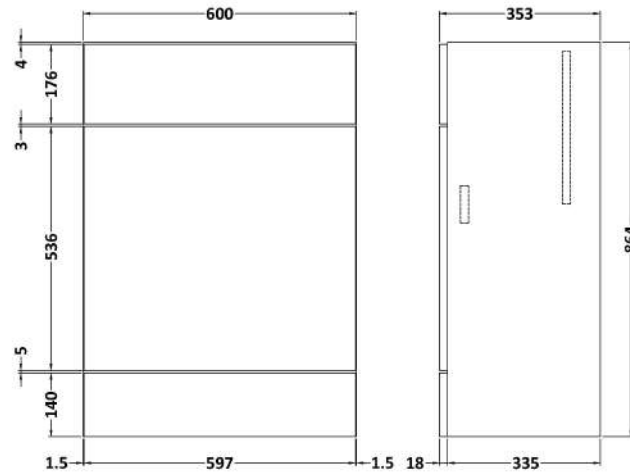

Sales Code: CBI920A

Description: 600 Wc Unit (355mm Deep)

Packaging Details

Barcode: 5056462603346

Sales Code: OFF944

Description: 600 Wc Unit Top 605X360

Product Dimensions

Height (mm):	18
Width (mm):	605
Depth (mm):	360
Nett Weight (kg):	2.5

Packaging Dimensions

Height (mm):	25
Width (mm):	625
Depth (mm):	380
Gross Weight (kg):	2.5

Packaging Data

Box Colour:	Brown Cardboard Box
Box Qty:	1
Label Size:	50 x 100
Label Colour:	White Label
Label Qty:	2

Sales Code: OFF948

Description: 600 Wc Unit (355mm Deep)

Product Dimensions

Height (mm):	864
Width (mm):	600
Depth (mm):	355
Nett Weight (kg):	15.5

Packaging Dimensions

Height (mm):	375
Width (mm):	625
Depth (mm):	900
Gross Weight (kg):	16

Packaging Data

Box Colour:	Brown Cardboard Box
Box Qty:	1
Label Size:	100 x 50
Label Colour:	White Label
Label Qty:	2

Outer Box Dimensions (If Applicable)

Height (mm):	
Width (mm):	
Depth (mm):	
Gross Weight (kg):	
Barcode:	5055275873403