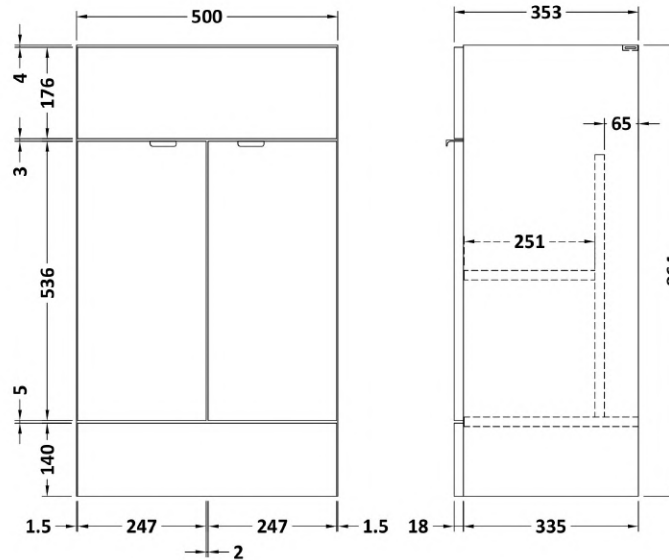

### Packaging Details

Barcode: 5055275894484

Sales Code: OFF906

Description: 500 Vanity Unit (355mm Deep)

### Product Dimensions

Height (mm):	864
Width (mm):	500
Depth (mm):	355
Nett Weight (kg):	18

### Packaging Dimensions

Height (mm):	375
Width (mm):	525
Depth (mm):	900
Gross Weight (kg):	18.5

### Outer Box Dimensions (If Applicable)

Height (mm):	
Width (mm):	
Depth (mm):	
Gross Weight (kg):	
Barcode:	5055275873441