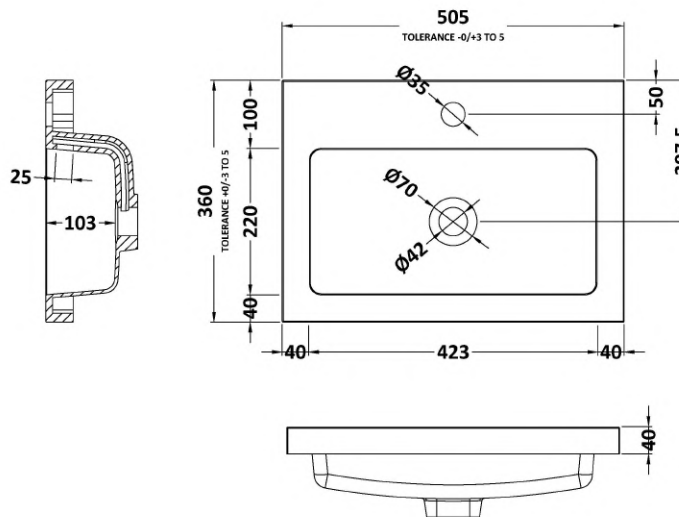

### Product Dimensions

Height (mm):	864
Width (mm):	500
Depth (mm):	355
Nett Weight (kg):	18

### Packaging Dimensions

Height (mm):	375
Width (mm):	525
Depth (mm):	900
Gross Weight (kg):	18.5

### Outer Box Dimensions (If Applicable)

Height (mm):	
Width (mm):	
Depth (mm):	
Gross Weight (kg):	
Barcode:	5055275873441

Sales Code: PMB312

Description: 500 Rear Tap Basin 1Th

**Product Dimensions**

Height (mm):	355
Width (mm):	503
Depth (mm):	135
Nett Weight (kg):	8.1

**Packaging Dimensions**

Height (mm):	420
Width (mm):	210
Depth (mm):	550
Gross Weight (kg):	8.1