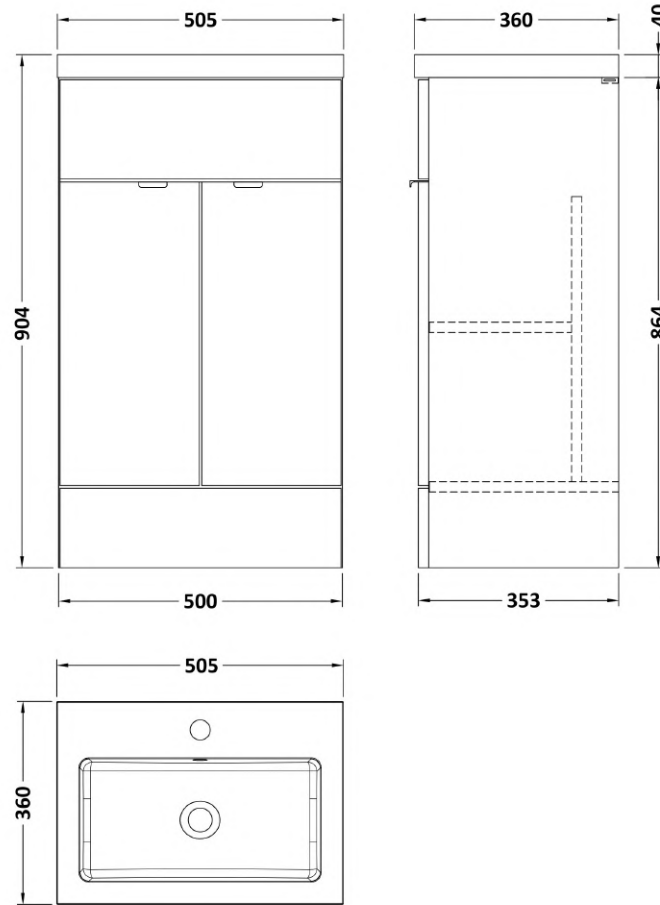

Sales Code: CBI924

Description: 500mm Fd Vanity Unit & Basin

Packaging Details

Barcode: 5055275894484