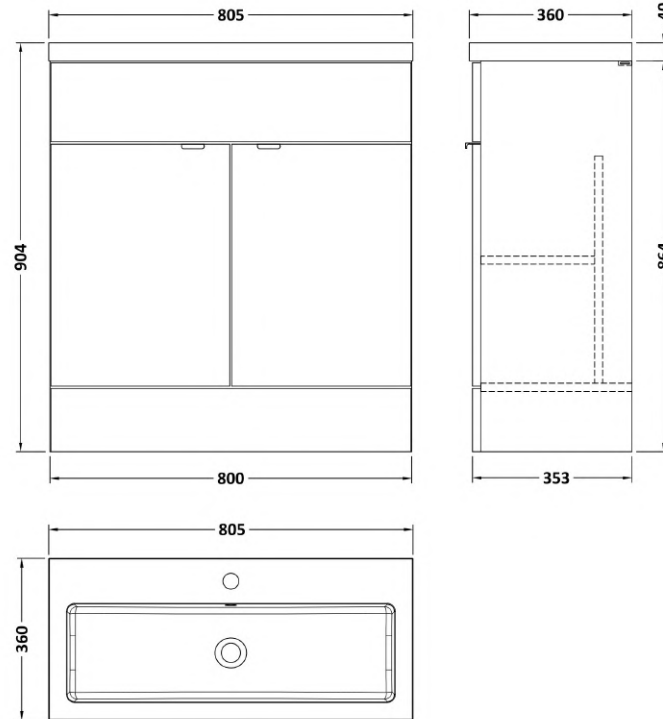

Sales Code: CBI928

Description: 800mm Fd Vanity Unit & Basin

Packaging Details

Barcode: 5055275894521

Sales Code: OFF909

Description: 800 Vanity Unit (355mm Deep)

Product Dimensions

Height (mm):	864
Width (mm):	800
Depth (mm):	355
Nett Weight (kg):	24.5

Packaging Dimensions

Height (mm):	375
Width (mm):	825
Depth (mm):	900
Gross Weight (kg):	25

Packaging Data

Box Colour:	Brown Cardboard Box
Box Qty:	1
Label Size:	50 x 100
Label Colour:	White Label
Label Qty:	2

Sales Code: PMB315

Description: 800 Rear Tap Basin 1Th

Product Dimensions

Height (mm):	355
Width (mm):	803
Depth (mm):	135
Nett Weight (kg):	12

Packaging Dimensions

Height (mm):	200
Width (mm):	420
Depth (mm):	855
Gross Weight (kg):	12

Packaging Data

Box Colour:	Brown Cardboard Box - Printed
Box Qty:	1
Label Size:	100 x 50
Label Colour:	White Label
Label Qty:	2

Outer Box Dimensions (If Applicable)

Height (mm):	
Width (mm):	
Depth (mm):	
Gross Weight (kg):	
Barcode:	5055275828113