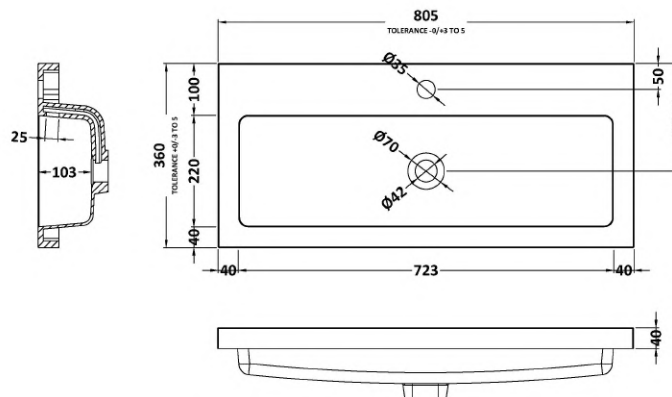

Sales Code: CBI928

Description: 800mm Fd Vanity Unit & Basin

Packaging Details

Barcode: 5055275894521

Sales Code: OFF909

Description: 800 Vanity Unit (355mm Deep)

Product Dimensions

Height (mm):	864
Width (mm):	800
Depth (mm):	355
Nett Weight (kg):	24.5

Packaging Dimensions

Height (mm):	375
Width (mm):	825
Depth (mm):	900
Gross Weight (kg):	25

Packaging Data

Box Colour:	Brown Cardboard Box
Box Qty:	1
Label Size:	50 x 100
Label Colour:	White Label
Label Qty:	2

Sales Code: PMB315

Description: 800 Rear Tap Basin 1Th

Product Dimensions

Height (mm):	355
Width (mm):	803
Depth (mm):	135
Nett Weight (kg):	12

Packaging Dimensions

Height (mm):	200
Width (mm):	420
Depth (mm):	855
Gross Weight (kg):	12

Packaging Data

Box Colour:	Brown Cardboard Box - Printed
Box Qty:	1
Label Size:	100 x 50
Label Colour:	White Label
Label Qty:	2

Outer Box Dimensions (If Applicable)

Height (mm):	
Width (mm):	
Depth (mm):	
Gross Weight (kg):	
Barcode:	5055275828113