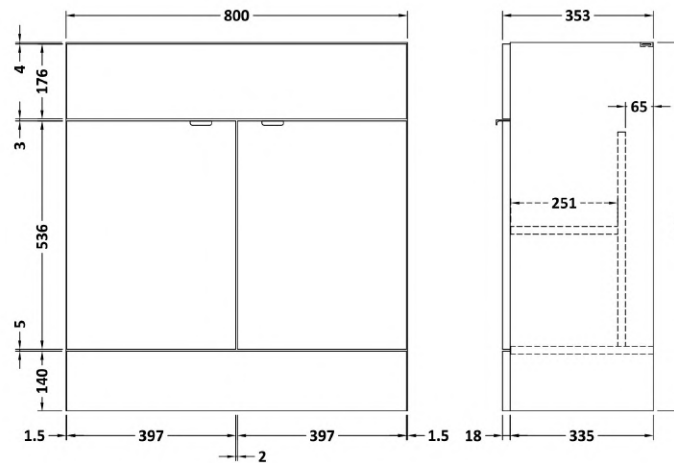

Sales Code: CBI928

Description: 800mm Fd Vanity Unit & Basin

Packaging Details

Barcode: 5055275894521

Sales Code: OFF909

Description: 800 Vanity Unit (355mm Deep)

Product Dimensions

Height (mm):	864
Width (mm):	800
Depth (mm):	355
Nett Weight (kg):	24.5

Packaging Dimensions

Height (mm):	375
Width (mm):	825
Depth (mm):	900
Gross Weight (kg):	25

Packaging Data

Box Colour:	Brown Cardboard Box
Box Qty:	1
Label Size:	50 x 100
Label Colour:	White Label
Label Qty:	2

Sales Code: PMB315

Description: 800 Rear Tap Basin 1Th

Product Dimensions

Height (mm):	355
Width (mm):	803
Depth (mm):	135
Nett Weight (kg):	12

Packaging Dimensions

Height (mm):	200
Width (mm):	420
Depth (mm):	855
Gross Weight (kg):	12

Packaging Data

Box Colour:	Brown Cardboard Box - Printed
Box Qty:	1
Label Size:	100 x 50
Label Colour:	White Label
Label Qty:	2

Outer Box Dimensions (If Applicable)

Height (mm):	
Width (mm):	
Depth (mm):	
Gross Weight (kg):	
Barcode:	5055275828113