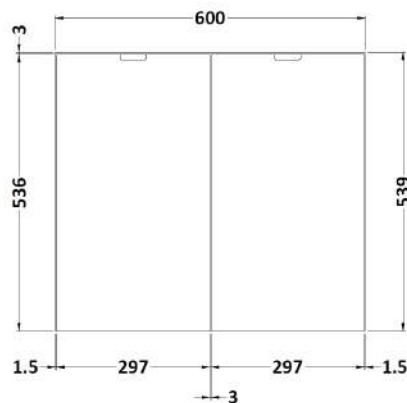

Sales Code: CBI929

Description: 600 2-Door Wall Hung Unit & Basin

Packaging Details

Barcode: 5056211815495

Sales Code: OFF967

Description: 600 2-Door Wall Hung Unit

Product Dimensions

Height (mm):	540
Width (mm):	600
Depth (mm):	253
Nett Weight (kg):	11

Packaging Dimensions

Height (mm):	375
Width (mm):	620
Depth (mm):	560
Gross Weight (kg):	11.5

Packaging Data

Box Colour:	Brown Cardboard Box
Box Qty:	1
Label Size:	100 x 50
Label Colour:	White Label
Label Qty:	2

Sales Code: PMB303

Description: 600 Side Tap Basin 1Th (602.5X255x40)

Product Dimensions

Height (mm):	255
Width (mm):	603
Depth (mm):	135
Nett Weight (kg):	9

Packaging Dimensions

Height (mm):	305
Width (mm):	205
Depth (mm):	655
Gross Weight (kg):	9

Packaging Data

Box Colour:	Brown Cardboard Box - Printed
Box Qty:	1
Label Size:	100 x 50
Label Colour:	White Label
Label Qty:	2

Outer Box Dimensions (If Applicable)

Height (mm):	
Width (mm):	
Depth (mm):	
Gross Weight (kg):	
Barcode:	5055369063048