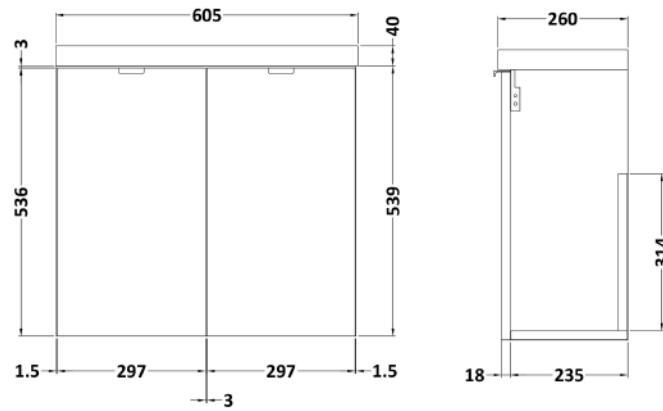

Sales Code: CBI929

Description: 600 2-Door Wall Hung Unit & Basin

Packaging Details

Barcode: 5056211815495

Sales Code: OFF967

Description: 600 2-Door Wall Hung Unit

Product Dimensions

Height (mm):	540
Width (mm):	600
Depth (mm):	253
Nett Weight (kg):	11

Packaging Dimensions

Height (mm):	375
Width (mm):	620
Depth (mm):	560
Gross Weight (kg):	11.5

Packaging Data

Box Colour:	Brown Cardboard Box
Box Qty:	1
Label Size:	100 x 50
Label Colour:	White Label
Label Qty:	2

Sales Code: PMB303

Description: 600 Side Tap Basin 1Th (602.5X255x40)

Product Dimensions

Height (mm):	255
Width (mm):	603
Depth (mm):	135
Nett Weight (kg):	9

Packaging Dimensions

Height (mm):	305
Width (mm):	205
Depth (mm):	655
Gross Weight (kg):	9

Packaging Data

Box Colour:	Brown Cardboard Box - Printed
Box Qty:	1
Label Size:	100 x 50
Label Colour:	White Label
Label Qty:	2

Outer Box Dimensions (If Applicable)

Height (mm):	
Width (mm):	
Depth (mm):	
Gross Weight (kg):	
Barcode:	5055369063048