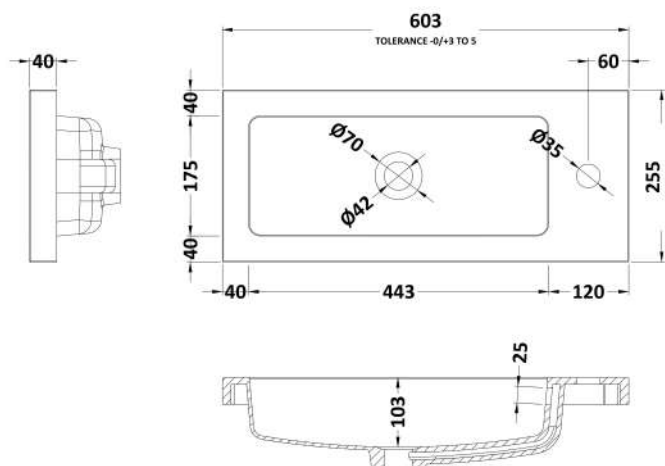

Packaging Dimensions

Height (mm):	375
Width (mm):	620
Depth (mm):	560
Gross Weight (kg):	11.5

Packaging Data

Box Colour:	Brown Cardboard Box
Box Qty:	1
Label Size:	100 x 50
Label Colour:	White Label
Label Qty:	2

Outer Box Dimensions (If Applicable)

Height (mm):	
Width (mm):	
Depth (mm):	
Gross Weight (kg):	
Barcode:	5056211812937

Product Details

Country of Origin:	China
Fitting Instruction:	No
CE & UKCA:	N/A
FSC Certified Materials:	Yes
Colour:	Gloss Grey
Construction Method:	Cam & Wood Dowel
Construction Type:	Rigid
Cabinet Finish:	MFC Painted Gloss
Fascia Finish:	MFC Painted Gloss
Cabinet Thickness (mm):	16
Fascia Thickness (mm):	18
Drawer Included:	No
Drawer Type:	Not Applicable
No of Shelves:	0
Hinge Type:	95 Degree Clip-On Soft Close
Hinge Included:	Yes, Supplied
Adjustable Legs:	No, Not Required
Fixings Included:	Yes
Handle Style:	Modern
Waste Shroud:	No
Handle Included:	Yes, Supplied
Handle Type:	Wrapover

Sales Code: PMB303

Description: 600 Side Tap Basin 1Th (602.5X255x40)

Product Dimensions

Height (mm):	255
Width (mm):	603
Depth (mm):	135
Nett Weight (kg):	9

Packaging Dimensions

Height (mm):	305
Width (mm):	205
Depth (mm):	655
Gross Weight (kg):	9

Packaging Data

Box Colour:	Brown Cardboard Box - Printed
Box Qty:	1
Label Size:	100 x 50
Label Colour:	White Label
Label Qty:	2

Outer Box Dimensions (If Applicable)

Height (mm):	
Width (mm):	
Depth (mm):	
Gross Weight (kg):	
Barcode:	5055369063048