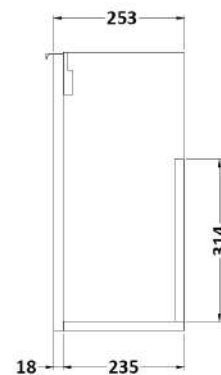

Sales Code: CBI929

Description: 600 2-Door Wall Hung Unit & Basin

Packaging Details

Barcode: 5056211815495

Sales Code: OFF967

Description: 600 2-Door Wall Hung Unit

Product Dimensions

Height (mm):	540
Width (mm):	600
Depth (mm):	253
Nett Weight (kg):	11

Packaging Dimensions

Height (mm):	375
Width (mm):	620
Depth (mm):	560
Gross Weight (kg):	11.5

Packaging Data

Box Colour:	Brown Cardboard Box
Box Qty:	1
Label Size:	100 x 50
Label Colour:	White Label
Label Qty:	2

Outer Box Dimensions (If Applicable)

Height (mm):	
Width (mm):	
Depth (mm):	
Gross Weight (kg):	
Barcode:	5056211812937

Product Details

Country of Origin:	China
Fitting Instruction:	No
CE & UKCA:	N/A
FSC Certified Materials:	Yes
Colour:	Gloss Grey
Construction Method:	Cam & Wood Dowel
Construction Type:	Rigid
Cabinet Finish:	MFC Painted Gloss
Fascia Finish:	MFC Painted Gloss
Cabinet Thickness (mm):	16
Fascia Thickness (mm):	18
Drawer Included:	No
Drawer Type:	Not Applicable
No of Shelves:	0
Hinge Type:	95 Degree Clip-On Soft Close
Hinge Included:	Yes, Supplied
Adjustable Legs:	No, Not Required
Fixings Included:	Yes
Handle Style:	Modern
Waste Shroud:	No
Handle Included:	Yes, Supplied
Handle Type:	Wrapover

Sales Code: PMB303

Description: 600 Side Tap Basin 1Th (602.5X255x40)

Product Dimensions

Height (mm):	255
Width (mm):	603
Depth (mm):	135
Nett Weight (kg):	9

Packaging Dimensions

Height (mm):	305
Width (mm):	205
Depth (mm):	655
Gross Weight (kg):	9