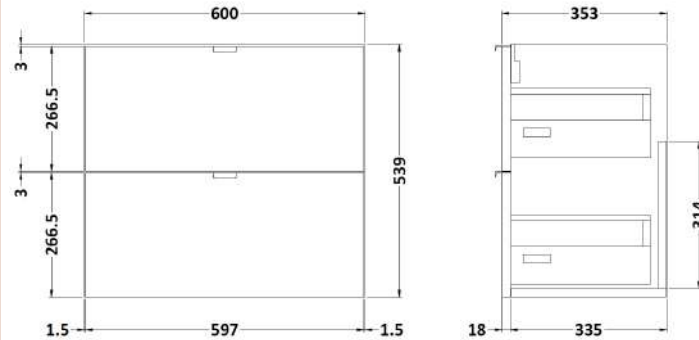

### Product Dimensions

Height (mm):	540
Width (mm):	600
Depth (mm):	353
Nett Weight (kg):	21

### Packaging Dimensions

Height (mm):	375
Width (mm):	620
Depth (mm):	560
Gross Weight (kg):	21.5

### Product Dimensions

Height (mm):	355
Width (mm):	603
Depth (mm):	135
Nett Weight (kg):	9.66

### Packaging Dimensions

Height (mm):	410
Width (mm):	200
Depth (mm):	650
Gross Weight (kg):	9.66