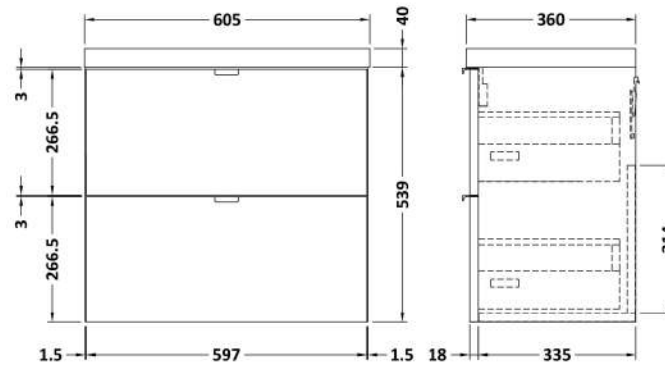

Sales Code: CBI930

Description: 600 Wall Hung 2-Drawer Unit & Basin

Packaging Details

Barcode: 5056211815501