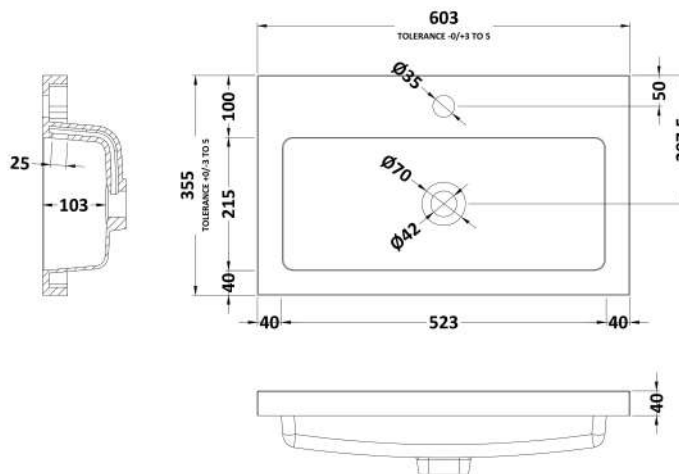

### Product Dimensions

Height (mm):	540
Width (mm):	600
Depth (mm):	353
Nett Weight (kg):	21

### Outer Box Dimensions (If Applicable)

Height (mm):	
Width (mm):	
Depth (mm):	
Gross Weight (kg):	
Barcode:	5056211812968

### Product Dimensions

Height (mm):	355
Width (mm):	603
Depth (mm):	135
Nett Weight (kg):	9.66

### Packaging Dimensions

Height (mm):	410
Width (mm):	200
Depth (mm):	650
Gross Weight (kg):	9.66