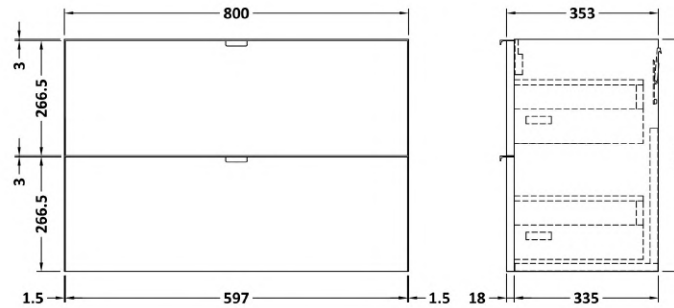

Sales Code: CBI931

Description: 800 Wall Hung 2-Drawer Unit & Basin

Packaging Details

Barcode: 5056211815518

Sales Code: OFF939

Description: 800 2-Drawer Wall Hung Unit

Product Dimensions

Height (mm):	540
Width (mm):	800
Depth (mm):	353
Nett Weight (kg):	25.5

Packaging Dimensions

Height (mm):	375
Width (mm):	820
Depth (mm):	560
Gross Weight (kg):	26

Packaging Data

Box Colour:	Brown Cardboard Box
Box Qty:	1
Label Size:	100 x 50
Label Colour:	White Label
Label Qty:	2

Outer Box Dimensions (If Applicable)

Height (mm):	
Width (mm):	
Depth (mm):	
Gross Weight (kg):	
Barcode:	5056211812999

Product Details

Country of Origin:	China
Fitting Instruction:	No
CE & UKCA:	N/A
FSC Certified Materials:	Yes
Colour:	Gloss Grey
Construction Method:	Cam & Wood Dowel
Construction Type:	Rigid
Cabinet Finish:	MFC Painted Gloss
Fascia Finish:	MFC Painted Gloss
Cabinet Thickness (mm):	16
Fascia Thickness (mm):	18
Drawer Included:	Yes
Drawer Type:	80mm High Metal Softclose
No of Shelves:	0
Hinge Type:	Not Applicable
Hinge Included:	Not Applicable
Adjustable Legs:	No, Not Required
Fixings Included:	Yes
Handle Style:	Modern
Waste Shroud:	Yes
Handle Included:	Yes, Supplied
Handle Type:	Wrapover

Sales Code: PMB315

Description: 800 Rear Tap Basin 1Th

Product Dimensions

Height (mm):	355
Width (mm):	803
Depth (mm):	135
Nett Weight (kg):	12

Packaging Dimensions

Height (mm):	200
Width (mm):	420
Depth (mm):	855
Gross Weight (kg):	12