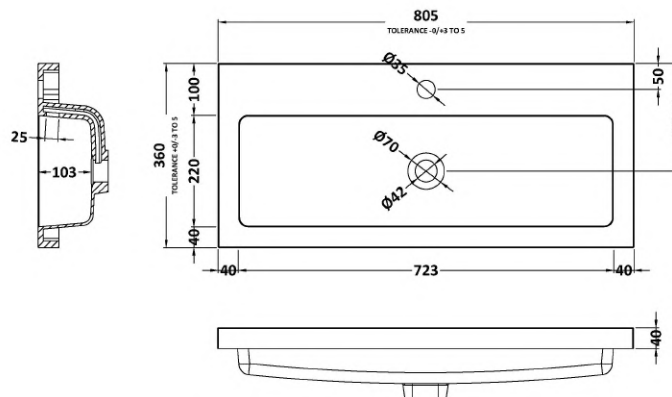

Packaging Dimensions

Height (mm):	375
Width (mm):	820
Depth (mm):	560
Gross Weight (kg):	26

Packaging Data

Box Colour:	Brown Cardboard Box
Box Qty:	1
Label Size:	100 x 50
Label Colour:	White Label
Label Qty:	2

Outer Box Dimensions (If Applicable)

Height (mm):	
Width (mm):	
Depth (mm):	
Gross Weight (kg):	
Barcode:	5056211812999

Product Details

Country of Origin:	China
Fitting Instruction:	No
CE & UKCA:	N/A
FSC Certified Materials:	Yes
Colour:	Gloss Grey
Construction Method:	Cam & Wood Dowel
Construction Type:	Rigid
Cabinet Finish:	MFC Painted Gloss
Fascia Finish:	MFC Painted Gloss
Cabinet Thickness (mm):	16
Fascia Thickness (mm):	18
Drawer Included:	Yes
Drawer Type:	80mm High Metal Softclose
No of Shelves:	0
Hinge Type:	Not Applicable
Hinge Included:	Not Applicable
Adjustable Legs:	No, Not Required
Fixings Included:	Yes
Handle Style:	Modern
Waste Shroud:	Yes
Handle Included:	Yes, Supplied
Handle Type:	Wrapover

Sales Code: PMB315

Description: 800 Rear Tap Basin 1Th

Product Dimensions

Height (mm):	355
Width (mm):	803
Depth (mm):	135
Nett Weight (kg):	12

Packaging Dimensions

Height (mm):	200
Width (mm):	420
Depth (mm):	855
Gross Weight (kg):	12

Packaging Data

Box Colour:	Brown Cardboard Box - Printed
Box Qty:	1
Label Size:	100 x 50
Label Colour:	White Label
Label Qty:	2

Outer Box Dimensions (If Applicable)

Height (mm):	
Width (mm):	
Depth (mm):	
Gross Weight (kg):	
Barcode:	5055275828113