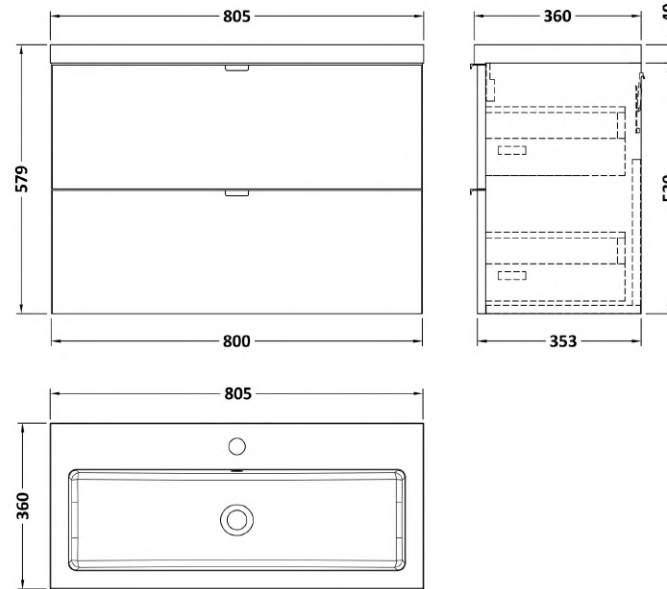

Sales Code: CBI931

Description: 800 Wall Hung 2-Drawer Unit & Basin

Packaging Details

Barcode: 5056211815518

Sales Code: OFF939

Description: 800 2-Drawer Wall Hung Unit

Product Dimensions

Height (mm):	540
Width (mm):	800
Depth (mm):	353
Nett Weight (kg):	25.5

Packaging Dimensions

Height (mm):	375
Width (mm):	820
Depth (mm):	560
Gross Weight (kg):	26

Packaging Data

Box Colour:	Brown Cardboard Box
Box Qty:	1
Label Size:	100 x 50
Label Colour:	White Label
Label Qty:	2

Sales Code: PMB315

Description: 800 Rear Tap Basin 1Th

Product Dimensions

Height (mm):	355
Width (mm):	803
Depth (mm):	135
Nett Weight (kg):	12

Packaging Dimensions

Height (mm):	200
Width (mm):	420
Depth (mm):	855
Gross Weight (kg):	12

Packaging Data

Box Colour:	Brown Cardboard Box - Printed
Box Qty:	1
Label Size:	100 x 50
Label Colour:	White Label
Label Qty:	2

Outer Box Dimensions (If Applicable)

Height (mm):	
Width (mm):	
Depth (mm):	
Gross Weight (kg):	
Barcode:	5055275828113