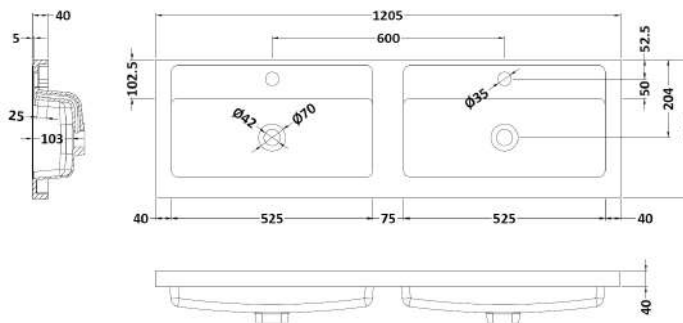

Packaging Dimensions

Height (mm):	375
Width (mm):	620
Depth (mm):	560
Gross Weight (kg):	21.5

Packaging Data

Box Colour:	Brown Cardboard Box
Box Qty:	1
Label Size:	100 x 50
Label Colour:	White Label
Label Qty:	2

Outer Box Dimensions (If Applicable)

Height (mm):	
Width (mm):	
Depth (mm):	
Gross Weight (kg):	
Barcode:	5056211812968

Product Details

Country of Origin:	China
Fitting Instruction:	No
CE & UKCA:	N/A
FSC Certified Materials:	Yes
Colour:	Gloss Grey
Construction Method:	Cam & Wood Dowel
Construction Type:	Rigid
Cabinet Finish:	MFC Painted Gloss
Fascia Finish:	MFC Painted Gloss
Cabinet Thickness (mm):	16
Fascia Thickness (mm):	18
Drawer Included:	Yes
Drawer Type:	80mm High Metal Softclose
No of Shelves:	0
Hinge Type:	Not Applicable
Hinge Included:	Not Applicable
Adjustable Legs:	No, Not Required
Fixings Included:	Yes
Handle Style:	Modern
Waste Shroud:	Yes
Handle Included:	Yes, Supplied
Handle Type:	Wrapover

Sales Code: PMB425

Description: Double Polymarble Basin 1205 X 360

Product Dimensions

Height (mm):	450
Width (mm):	1205
Depth (mm):	157
Nett Weight (kg):	18.12

Packaging Dimensions

Height (mm):	100
Width (mm):	1205
Depth (mm):	360
Gross Weight (kg):	18.12

Packaging Data

Box Colour:	Brown Cardboard Box - Printed
Box Qty:	1
Label Size:	100 x 50
Label Colour:	White Label
Label Qty:	2

Outer Box Dimensions (If Applicable)

Height (mm):	
Width (mm):	
Depth (mm):	
Gross Weight (kg):	
Barcode:	5056211815143