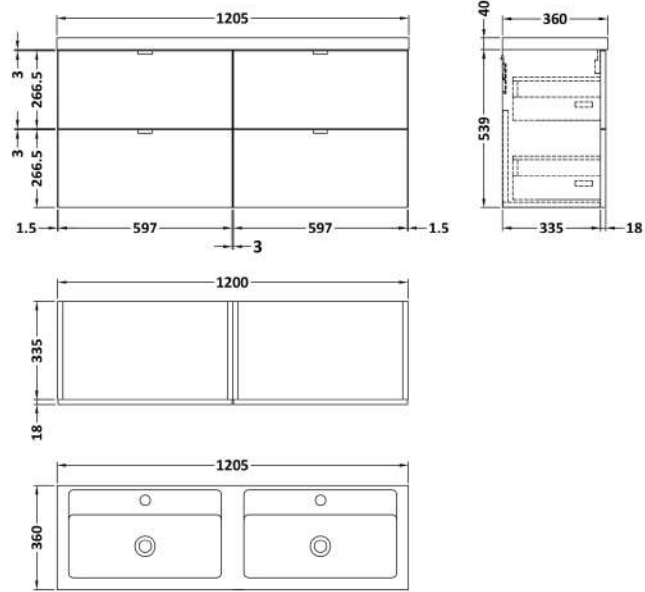

Sales Code: CBI932

Description: 1200 Wh 4-Drawer Vanity W/Double Basin

Packaging Details

Barcode: 5056211816669

Sales Code: OFF937

Description: 600 2-Drawer Wall Hung Unit

Product Dimensions

Height (mm):	540
Width (mm):	600
Depth (mm):	353
Nett Weight (kg):	21

Packaging Dimensions

Height (mm):	375
Width (mm):	620
Depth (mm):	560
Gross Weight (kg):	21.5

Packaging Data

Box Colour:	Brown Cardboard Box
Box Qty:	1
Label Size:	100 x 50
Label Colour:	White Label
Label Qty:	2

Sales Code: PMB425

Description: Double Polymarble Basin 1205 X 360

Product Dimensions

Height (mm):	450
Width (mm):	1205
Depth (mm):	157
Nett Weight (kg):	18.12

Packaging Dimensions

Height (mm):	100
Width (mm):	1205
Depth (mm):	360
Gross Weight (kg):	18.12

Packaging Data

Box Colour:	Brown Cardboard Box - Printed
Box Qty:	1
Label Size:	100 x 50
Label Colour:	White Label
Label Qty:	2

Outer Box Dimensions (If Applicable)

Height (mm):	
Width (mm):	
Depth (mm):	
Gross Weight (kg):	
Barcode:	5056211815143