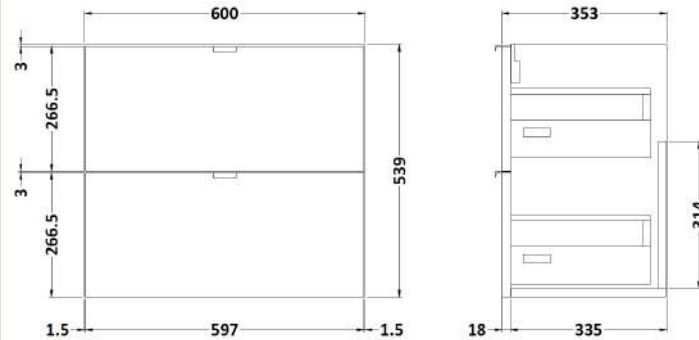

Sales Code: CBI932

Description: 1200 Wh 4-Drawer Vanity W/Double Basin

Packaging Details

Barcode: 5056211816669

Sales Code: OFF937

Description: 600 2-Drawer Wall Hung Unit

Product Dimensions

Height (mm):	540
Width (mm):	600
Depth (mm):	353
Nett Weight (kg):	21

Packaging Dimensions

Height (mm):	375
Width (mm):	620
Depth (mm):	560
Gross Weight (kg):	21.5

Packaging Data

Box Colour:	Brown Cardboard Box
Box Qty:	1
Label Size:	100 x 50
Label Colour:	White Label
Label Qty:	2

Sales Code: PMB425

Description: Double Polymarble Basin 1205 X 360

Product Dimensions

Height (mm):	450
Width (mm):	1205
Depth (mm):	157
Nett Weight (kg):	18.12

Packaging Dimensions

Height (mm):	100
Width (mm):	1205
Depth (mm):	360
Gross Weight (kg):	18.12

Packaging Data

Box Colour:	Brown Cardboard Box - Printed
Box Qty:	1
Label Size:	100 x 50
Label Colour:	White Label
Label Qty:	2

Outer Box Dimensions (If Applicable)

Height (mm):	
Width (mm):	
Depth (mm):	
Gross Weight (kg):	
Barcode:	5056211815143