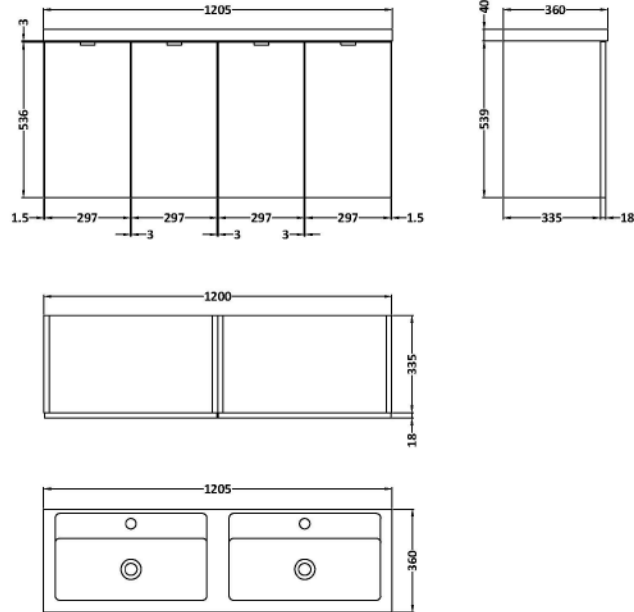

Sales Code: CBI933

Description: 1200 Wh 4-Door Vanity W/Double Basin

Packaging Details

Barcode: 5056211816720

Sales Code: OFF966

Description: 600 Wall Hung 2-Door

Product Dimensions

Height (mm):	540
Width (mm):	600
Depth (mm):	353
Nett Weight (kg):	13

Packaging Dimensions

Height (mm):	375
Width (mm):	625
Depth (mm):	560
Gross Weight (kg):	13.5

Packaging Data

Box Colour:	Brown Cardboard Box
Box Qty:	1
Label Size:	100 x 50
Label Colour:	White Label
Label Qty:	2

Outer Box Dimensions (If Applicable)

Height (mm):	
Width (mm):	
Depth (mm):	
Gross Weight (kg):	
Barcode:	5056211816461

Product Details

Country of Origin:	China
Fitting Instruction:	No
CE & UKCA:	N/A
FSC Certified Materials:	Yes
Colour:	Gloss Grey
Construction Method:	Cam & Wood Dowel
Construction Type:	Rigid
Cabinet Finish:	MFC Painted Gloss
Fascia Finish:	MFC Painted Gloss
Cabinet Thickness (mm):	16
Fascia Thickness (mm):	18
Drawer Included:	No
Drawer Type:	Not Applicable
No of Shelves:	0
Hinge Type:	95 Degree Clip-On Soft Close
Hinge Included:	Yes, Supplied
Adjustable Legs:	No, Not Required
Fixings Included:	Yes
Handle Style:	Modern
Waste Shroud:	No
Handle Included:	Yes, Supplied
Handle Type:	Wrapover

Sales Code: PMB425

Description: Double Polymarble Basin 1205 X 360

Product Dimensions

Height (mm):	450
Width (mm):	1205
Depth (mm):	157
Nett Weight (kg):	18.12

Packaging Dimensions

Height (mm):	100
Width (mm):	1205
Depth (mm):	360
Gross Weight (kg):	18.12