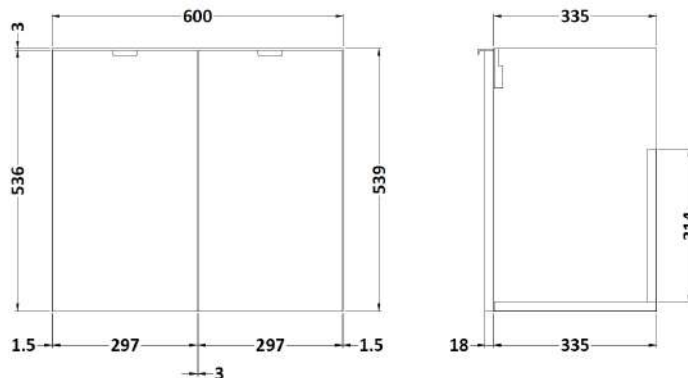

Sales Code: CBI933

Description: 1200 Wh 4-Door Vanity W/Double Basin

Packaging Details

Barcode: 5056211816720

Sales Code: OFF966

Description: 600 Wall Hung 2-Door

Product Dimensions

Height (mm):	540
Width (mm):	600
Depth (mm):	353
Nett Weight (kg):	13

Packaging Dimensions

Height (mm):	375
Width (mm):	625
Depth (mm):	560
Gross Weight (kg):	13.5

Packaging Data

Box Colour:	Brown Cardboard Box
Box Qty:	1
Label Size:	100 x 50
Label Colour:	White Label
Label Qty:	2

Sales Code: PMB425

Description: Double Polymarble Basin 1205 X 360

Product Dimensions

Height (mm):	450
Width (mm):	1205
Depth (mm):	157
Nett Weight (kg):	18.12

Packaging Dimensions

Height (mm):	100
Width (mm):	1205
Depth (mm):	360
Gross Weight (kg):	18.12

Packaging Data

Box Colour:	Brown Cardboard Box - Printed
Box Qty:	1
Label Size:	100 x 50
Label Colour:	White Label
Label Qty:	2

Outer Box Dimensions (If Applicable)

Height (mm):	
Width (mm):	
Depth (mm):	
Gross Weight (kg):	
Barcode:	5056211815143