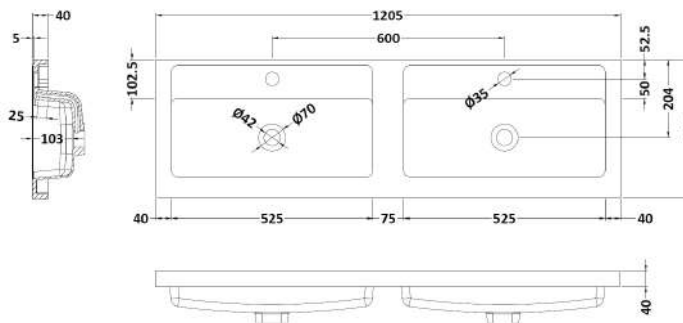

Packaging Dimensions

Height (mm):	375
Width (mm):	625
Depth (mm):	560
Gross Weight (kg):	13.5

Packaging Data

Box Colour:	Brown Cardboard Box
Box Qty:	1
Label Size:	100 x 50
Label Colour:	White Label
Label Qty:	2

Outer Box Dimensions (If Applicable)

Height (mm):	
Width (mm):	
Depth (mm):	
Gross Weight (kg):	
Barcode:	5056211816461

Product Details

Country of Origin:	China
Fitting Instruction:	No
CE & UKCA:	N/A
FSC Certified Materials:	Yes
Colour:	Gloss Grey
Construction Method:	Cam & Wood Dowel
Construction Type:	Rigid
Cabinet Finish:	MFC Painted Gloss
Fascia Finish:	MFC Painted Gloss
Cabinet Thickness (mm):	16
Fascia Thickness (mm):	18
Drawer Included:	No
Drawer Type:	Not Applicable
No of Shelves:	0
Hinge Type:	95 Degree Clip-On Soft Close
Hinge Included:	Yes, Supplied
Adjustable Legs:	No, Not Required
Fixings Included:	Yes
Handle Style:	Modern
Waste Shroud:	No
Handle Included:	Yes, Supplied
Handle Type:	Wrapover

Sales Code: PMB425

Description: Double Polymarble Basin 1205 X 360

Product Dimensions

Height (mm):	450
Width (mm):	1205
Depth (mm):	157
Nett Weight (kg):	18.12

Packaging Dimensions

Height (mm):	100
Width (mm):	1205
Depth (mm):	360
Gross Weight (kg):	18.12

Packaging Data

Box Colour:	Brown Cardboard Box - Printed
Box Qty:	1
Label Size:	100 x 50
Label Colour:	White Label
Label Qty:	2

Outer Box Dimensions (If Applicable)

Height (mm):	
Width (mm):	
Depth (mm):	
Gross Weight (kg):	
Barcode:	5056211815143