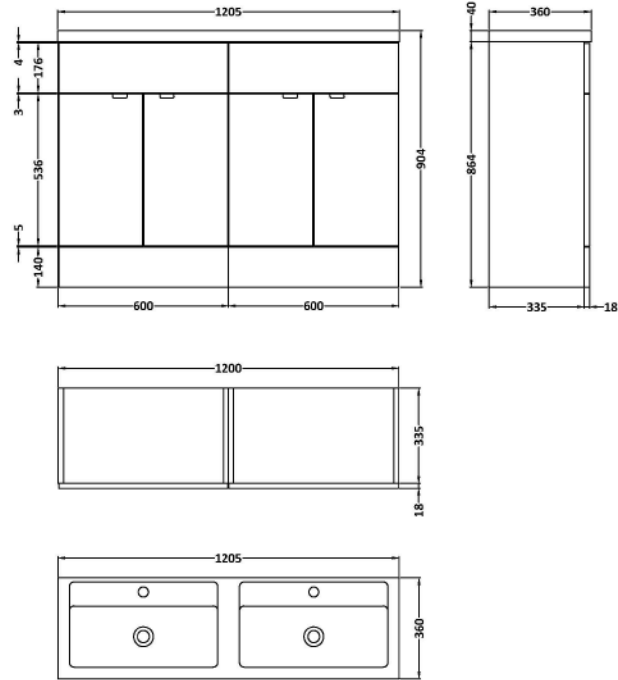

Sales Code: CBI934

Description: 1200 Fs 4-Door Vanity W/Double Basin

Packaging Details

Barcode: 5056211816782