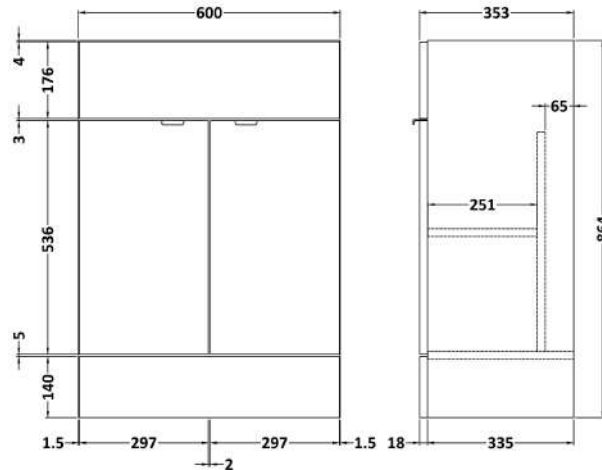

### Product Dimensions

Height (mm):	864
Width (mm):	600
Depth (mm):	355
Nett Weight (kg):	20.5

### Packaging Dimensions

Height (mm):	375
Width (mm):	625
Depth (mm):	900
Gross Weight (kg):	21

### Product Dimensions

Height (mm):	450
Width (mm):	1205
Depth (mm):	157
Nett Weight (kg):	18.12

### Packaging Dimensions

Height (mm):	100
Width (mm):	1205
Depth (mm):	360
Gross Weight (kg):	18.12