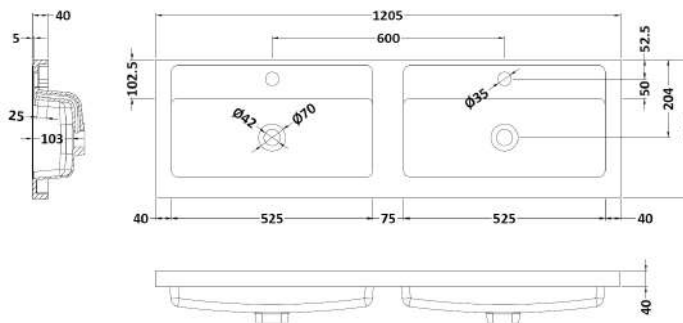

### Product Dimensions

Height (mm):	864
Width (mm):	600
Depth (mm):	355
Nett Weight (kg):	20.5

### Packaging Dimensions

Height (mm):	375
Width (mm):	625
Depth (mm):	900
Gross Weight (kg):	21

### Outer Box Dimensions (If Applicable)

Height (mm):	
Width (mm):	
Depth (mm):	
Gross Weight (kg):	
Barcode:	5055275873465

### Product Dimensions

Height (mm):	450
Width (mm):	1205
Depth (mm):	157
Nett Weight (kg):	18.12