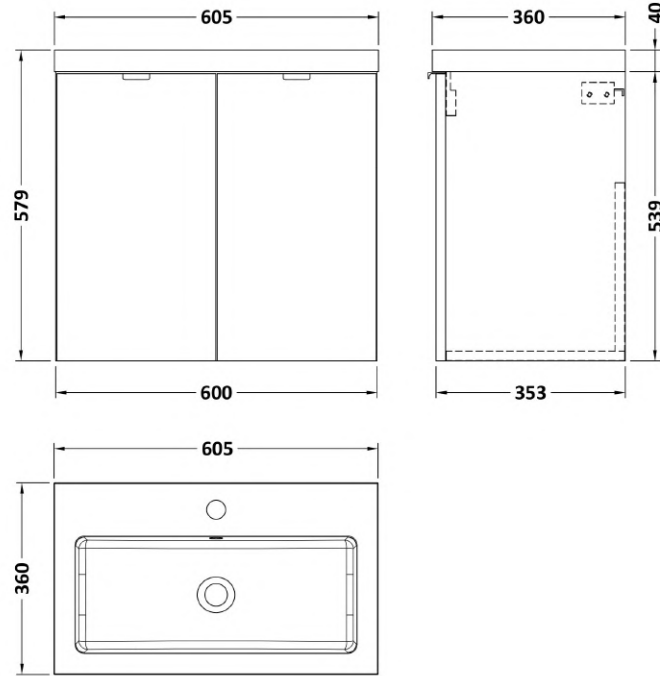

Sales Code: CBI936

Description: 600 2-Door Wall Hung Unit & Basin

Packaging Details

Barcode: 5056211819202

Sales Code: OFF966

Description: 600 Wall Hung 2-Door

Product Dimensions

Height (mm):	540
Width (mm):	600
Depth (mm):	353
Nett Weight (kg):	13

Packaging Dimensions

Height (mm):	375
Width (mm):	625
Depth (mm):	560
Gross Weight (kg):	13.5

Packaging Data

Box Colour:	Brown Cardboard Box
Box Qty:	1
Label Size:	100 x 50
Label Colour:	White Label
Label Qty:	2

Sales Code: PMB313

Description: 600 Rear Tap Basin 1Th

Product Dimensions

Height (mm):	355
Width (mm):	603
Depth (mm):	135
Nett Weight (kg):	9.66

Packaging Dimensions

Height (mm):	410
Width (mm):	200
Depth (mm):	650
Gross Weight (kg):	9.66

Packaging Data

Box Colour:	Brown Cardboard Box - Printed
Box Qty:	1
Label Size:	100 x 50
Label Colour:	White Label
Label Qty:	2

Outer Box Dimensions (If Applicable)

Height (mm):	
Width (mm):	
Depth (mm):	
Gross Weight (kg):	
Barcode:	5055369071982