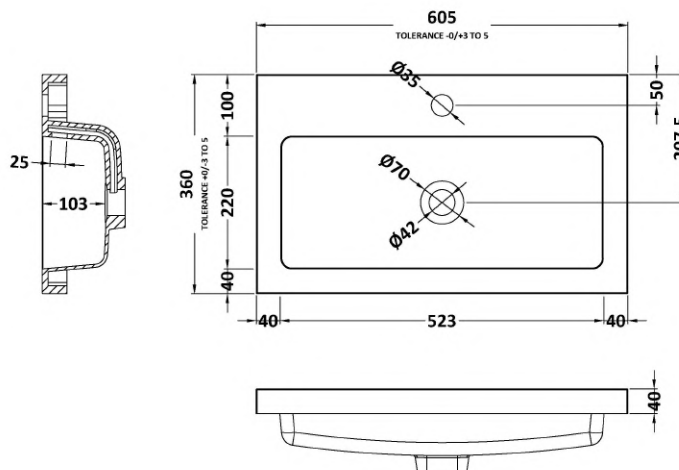

Packaging Dimensions

Height (mm):	375
Width (mm):	625
Depth (mm):	560
Gross Weight (kg):	13.5

Packaging Data

Box Colour:	Brown Cardboard Box
Box Qty:	1
Label Size:	100 x 50
Label Colour:	White Label
Label Qty:	2

Outer Box Dimensions (If Applicable)

Height (mm):	
Width (mm):	
Depth (mm):	
Gross Weight (kg):	
Barcode:	5056211816461

Product Details

Country of Origin:	China
Fitting Instruction:	No
CE & UKCA:	N/A
FSC Certified Materials:	Yes
Colour:	Gloss Grey
Construction Method:	Cam & Wood Dowel
Construction Type:	Rigid
Cabinet Finish:	MFC Painted Gloss
Fascia Finish:	MFC Painted Gloss
Cabinet Thickness (mm):	16
Fascia Thickness (mm):	18
Drawer Included:	No
Drawer Type:	Not Applicable
No of Shelves:	0
Hinge Type:	95 Degree Clip-On Soft Close
Hinge Included:	Yes, Supplied
Adjustable Legs:	No, Not Required
Fixings Included:	Yes
Handle Style:	Modern
Waste Shroud:	No
Handle Included:	Yes, Supplied
Handle Type:	Wrapover

Sales Code: PMB313

Description: 600 Rear Tap Basin 1Th

Product Dimensions

Height (mm):	355
Width (mm):	603
Depth (mm):	135
Nett Weight (kg):	9.66

Packaging Dimensions

Height (mm):	410
Width (mm):	200
Depth (mm):	650
Gross Weight (kg):	9.66

Packaging Data

Box Colour:	Brown Cardboard Box - Printed
Box Qty:	1
Label Size:	100 x 50
Label Colour:	White Label
Label Qty:	2

Outer Box Dimensions (If Applicable)

Height (mm):	
Width (mm):	
Depth (mm):	
Gross Weight (kg):	
Barcode:	5055369071982