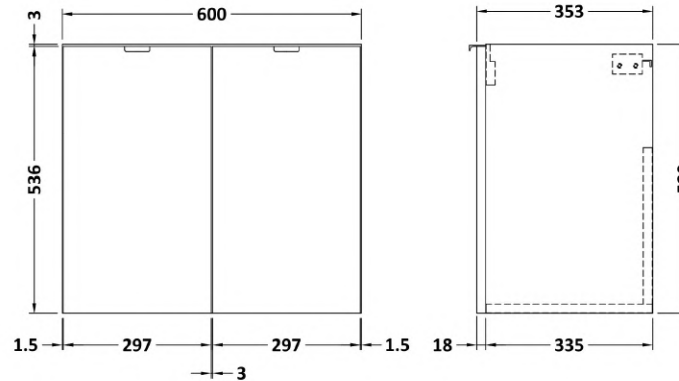

Sales Code: CBI936

Description: 600 2-Door Wall Hung Unit & Basin

Packaging Details

Barcode: 5056211819202

Sales Code: OFF966

Description: 600 Wall Hung 2-Door

Product Dimensions

Height (mm):	540
Width (mm):	600
Depth (mm):	353
Nett Weight (kg):	13

Packaging Dimensions

Height (mm):	375
Width (mm):	625
Depth (mm):	560
Gross Weight (kg):	13.5

Packaging Data

Box Colour:	Brown Cardboard Box
Box Qty:	1
Label Size:	100 x 50
Label Colour:	White Label
Label Qty:	2

Sales Code: PMB313

Description: 600 Rear Tap Basin 1Th

Product Dimensions

Height (mm):	355
Width (mm):	603
Depth (mm):	135
Nett Weight (kg):	9.66

Packaging Dimensions

Height (mm):	410
Width (mm):	200
Depth (mm):	650
Gross Weight (kg):	9.66

Packaging Data

Box Colour:	Brown Cardboard Box - Printed
Box Qty:	1
Label Size:	100 x 50
Label Colour:	White Label
Label Qty:	2

Outer Box Dimensions (If Applicable)

Height (mm):	
Width (mm):	
Depth (mm):	
Gross Weight (kg):	
Barcode:	5055369071982