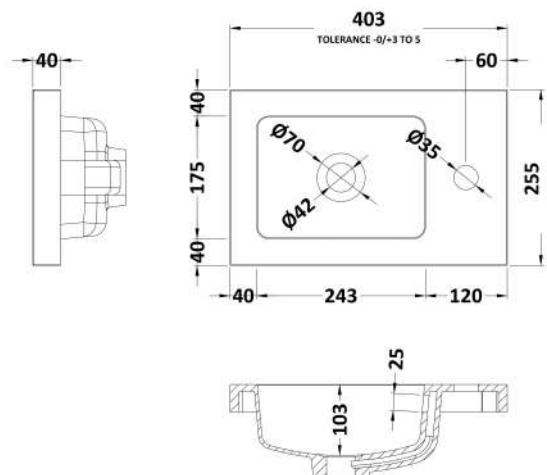

Packaging Dimensions

Height (mm):	560
Width (mm):	420
Depth (mm):	275
Gross Weight (kg):	8.5

Packaging Data

Box Colour:	Brown Cardboard Box
Box Qty:	1
Label Size:	100 x 50
Label Colour:	White Label
Label Qty:	2

Outer Box Dimensions (If Applicable)

Height (mm):	
Width (mm):	
Depth (mm):	
Gross Weight (kg):	
Barcode:	5056211848653

Product Details

Country of Origin:	China
Fitting Instruction:	No
CE & UKCA:	N/A
FSC Certified Materials:	Yes
Colour:	Gloss Grey
Construction Method:	Cam & Wood Dowel
Construction Type:	Rigid
Cabinet Finish:	MFC Painted Gloss
Fascia Finish:	MFC Painted Gloss
Cabinet Thickness (mm):	16
Fascia Thickness (mm):	18
Drawer Included:	No
Drawer Type:	Not Applicable
No of Shelves:	0
Hinge Type:	95 Degree Clip-On Soft Close
Hinge Included:	Yes, Supplied
Adjustable Legs:	No, Not Required
Fixings Included:	Yes
Handle Style:	Modern
Waste Shroud:	No
Handle Included:	Yes, Supplied
Handle Type:	Wrapover

Sales Code: PMB301

Description: 400 Side Tap Basin 1Th (402.5X255x40)

Product Dimensions

Height (mm):	135
Width (mm):	403
Depth (mm):	255
Nett Weight (kg):	6.01

Packaging Dimensions

Height (mm):	315
Width (mm):	205
Depth (mm):	455
Gross Weight (kg):	6.01

Packaging Data

Box Colour:	
Box Qty:	
Label Size:	x
Label Colour:	
Label Qty:	

Outer Box Dimensions (If Applicable)

Height (mm):	
Width (mm):	
Depth (mm):	
Gross Weight (kg):	
Barcode:	5055369063024

Product Details