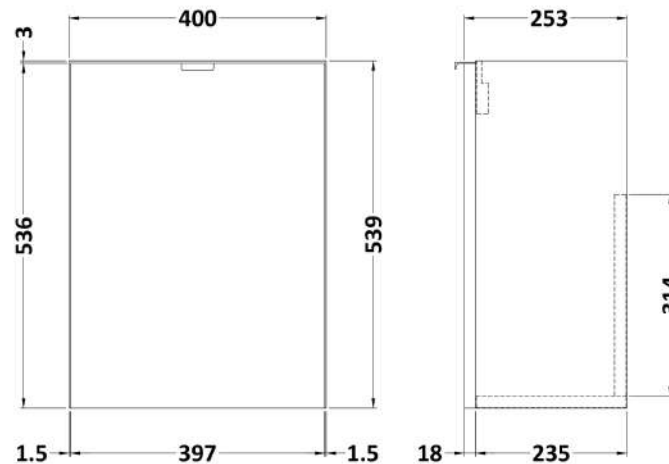

Sales Code: CBI937

Description: 400 1-Door Wall Hung Unit & Basin

Packaging Details

Barcode: 5056211848950

Sales Code: OFF931

Description: 400 1-Door Wall Hung Unit (255mm)

Product Dimensions

Height (mm):	540
Width (mm):	400
Depth (mm):	253
Nett Weight (kg):	8

Packaging Dimensions

Height (mm):	560
Width (mm):	420
Depth (mm):	275
Gross Weight (kg):	8.5

Packaging Data

Box Colour:	Brown Cardboard Box
Box Qty:	1
Label Size:	100 x 50
Label Colour:	White Label
Label Qty:	2

Sales Code: PMB301

Description: 400 Side Tap Basin 1Th (402.5X255x40)

Product Dimensions

Height (mm):	135
Width (mm):	403
Depth (mm):	255
Nett Weight (kg):	6.01

Packaging Dimensions

Height (mm):	315
Width (mm):	205
Depth (mm):	455
Gross Weight (kg):	6.01

Packaging Data

Box Colour:	
Box Qty:	
Label Size:	x
Label Colour:	
Label Qty:	

Outer Box Dimensions (If Applicable)

Height (mm):	
Width (mm):	
Depth (mm):	
Gross Weight (kg):	
Barcode:	5055369063024

Product Details