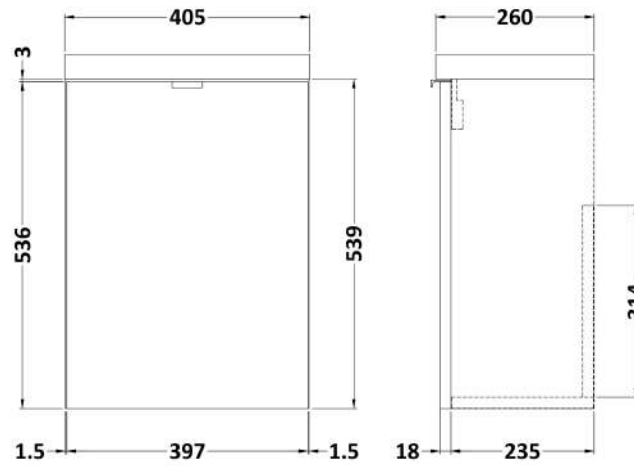

Sales Code: CBI937

Description: 400 1-Door Wall Hung Unit & Basin

Packaging Details

Barcode: 5056211848950

Sales Code: OFF931

Description: 400 1-Door Wall Hung Unit (255mm)

Product Dimensions

Height (mm):	540
Width (mm):	400
Depth (mm):	253
Nett Weight (kg):	8

Packaging Dimensions

Height (mm):	560
Width (mm):	420
Depth (mm):	275
Gross Weight (kg):	8.5

Packaging Data

Box Colour:	Brown Cardboard Box
Box Qty:	1
Label Size:	100 x 50
Label Colour:	White Label
Label Qty:	2

Sales Code: PMB301

Description: 400 Side Tap Basin 1Th (402.5X255x40)

Product Dimensions

Height (mm):	135
Width (mm):	403
Depth (mm):	255
Nett Weight (kg):	6.01

Packaging Dimensions

Height (mm):	315
Width (mm):	205
Depth (mm):	455
Gross Weight (kg):	6.01

Packaging Data

Box Colour:	
Box Qty:	
Label Size:	x
Label Colour:	
Label Qty:	

Outer Box Dimensions (If Applicable)

Height (mm):	
Width (mm):	
Depth (mm):	
Gross Weight (kg):	
Barcode:	5055369063024

Product Details