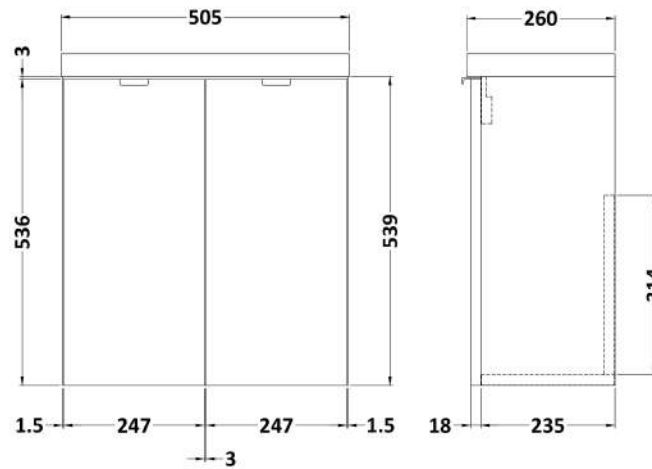

Sales Code: CBI938

Description: 500 2-Door Wall Hung Unit & Basin

Packaging Details

Barcode: 5056211849018