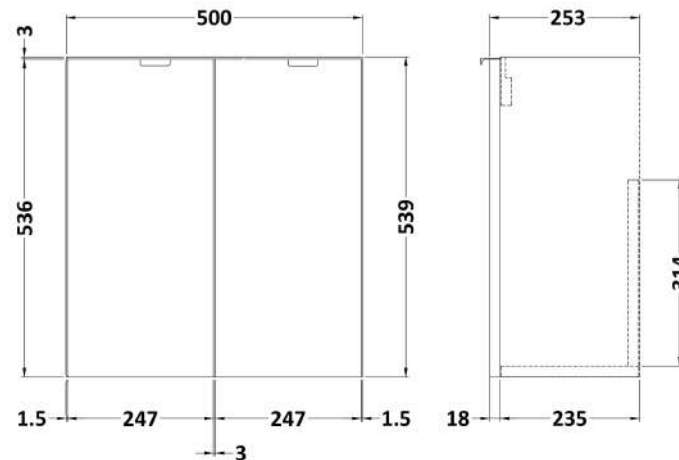

### Product Dimensions

Height (mm):	540
Width (mm):	500
Depth (mm):	253
Nett Weight (kg):	9.5

### Packaging Dimensions

Height (mm):	560
Width (mm):	520
Depth (mm):	275
Gross Weight (kg):	10

### Outer Box Dimensions (If Applicable)

Height (mm):	
Width (mm):	
Depth (mm):	
Gross Weight (kg):	
Barcode:	5056211848714

Sales Code: PMB302

Description: 500 Side Tap Basin 1Th (502.5X255x40)

**Product Dimensions**

Height (mm):	255
Width (mm):	503
Depth (mm):	135
Nett Weight (kg):	8

**Packaging Dimensions**

Height (mm):	305
Width (mm):	205
Depth (mm):	555
Gross Weight (kg):	8