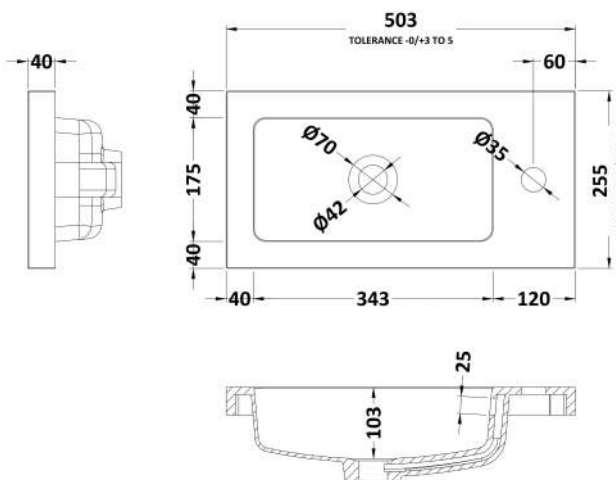

### Product Dimensions

Height (mm):	540
Width (mm):	500
Depth (mm):	253
Nett Weight (kg):	9.5

### Packaging Dimensions

Height (mm):	560
Width (mm):	520
Depth (mm):	275
Gross Weight (kg):	10

### Outer Box Dimensions (If Applicable)

Height (mm):	
Width (mm):	
Depth (mm):	
Gross Weight (kg):	
Barcode:	5056211848714

Sales Code: PMB302

Description: 500 Side Tap Basin 1Th (502.5X255x40)

**Product Dimensions**

Height (mm):	255
Width (mm):	503
Depth (mm):	135
Nett Weight (kg):	8

**Packaging Dimensions**

Height (mm):	305
Width (mm):	205
Depth (mm):	555
Gross Weight (kg):	8