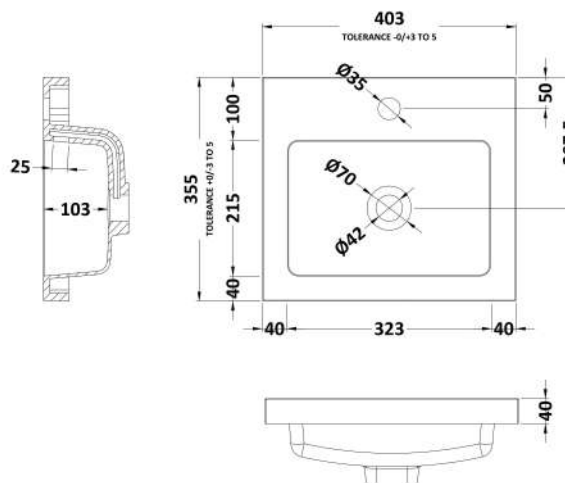

Packaging Dimensions

Height (mm):	560
Width (mm):	420
Depth (mm):	375
Gross Weight (kg):	10

Packaging Data

Box Colour:	Brown Cardboard Box
Box Qty:	1
Label Size:	100 x 50
Label Colour:	White Label
Label Qty:	2

Outer Box Dimensions (If Applicable)

Height (mm):	
Width (mm):	
Depth (mm):	
Gross Weight (kg):	
Barcode:	5056211848776

Product Details

Country of Origin:	China
Fitting Instruction:	No
CE & UKCA:	N/A
FSC Certified Materials:	Yes
Colour:	Gloss Grey
Construction Method:	Cam & Wood Dowel
Construction Type:	Rigid
Cabinet Finish:	MFC Painted Gloss
Fascia Finish:	MFC Painted Gloss
Cabinet Thickness (mm):	16
Fascia Thickness (mm):	18
Drawer Included:	No
Drawer Type:	Not Applicable
No of Shelves:	0
Hinge Type:	95 Degree Clip-On Soft Close
Hinge Included:	Yes, Supplied
Adjustable Legs:	No, Not Required
Fixings Included:	Yes
Handle Style:	Modern
Waste Shroud:	No
Handle Included:	Yes, Supplied
Handle Type:	Wrapover

Sales Code: PMB311

Description: 400 Rear Tap Basin 1Th

Product Dimensions

Height (mm):	355
Width (mm):	403
Depth (mm):	135
Nett Weight (kg):	6.01

Packaging Dimensions

Height (mm):	550
Width (mm):	450
Depth (mm):	420
Gross Weight (kg):	6.01

Packaging Data

Box Colour:	Brown Cardboard Box - Printed
Box Qty:	1
Label Size:	100 x 50
Label Colour:	White Label
Label Qty:	2

Outer Box Dimensions (If Applicable)

Height (mm):	
Width (mm):	
Depth (mm):	
Gross Weight (kg):	
Barcode:	5055369071968