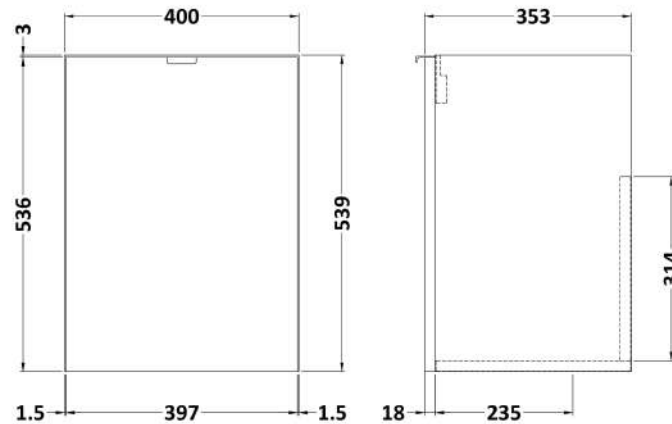

Sales Code: CBI939

Description: 400 1-Door Wall Hung Unit & Basin

Packaging Details

Barcode: 5056211849070

Sales Code: OFF933

Description: 400 1-Door Wall Hung Unit (355mm)

Product Dimensions

Height (mm):	540
Width (mm):	400
Depth (mm):	353
Nett Weight (kg):	9.5

Packaging Dimensions

Height (mm):	560
Width (mm):	420
Depth (mm):	375
Gross Weight (kg):	10

Packaging Data

Box Colour:	Brown Cardboard Box
Box Qty:	1
Label Size:	100 x 50
Label Colour:	White Label
Label Qty:	2

Sales Code: PMB311

Description: 400 Rear Tap Basin 1Th

Product Dimensions

Height (mm):	355
Width (mm):	403
Depth (mm):	135
Nett Weight (kg):	6.01

Packaging Dimensions

Height (mm):	550
Width (mm):	450
Depth (mm):	420
Gross Weight (kg):	6.01

Packaging Data

Box Colour:	Brown Cardboard Box - Printed
Box Qty:	1
Label Size:	100 x 50
Label Colour:	White Label
Label Qty:	2

Outer Box Dimensions (If Applicable)

Height (mm):	
Width (mm):	
Depth (mm):	
Gross Weight (kg):	
Barcode:	5055369071968