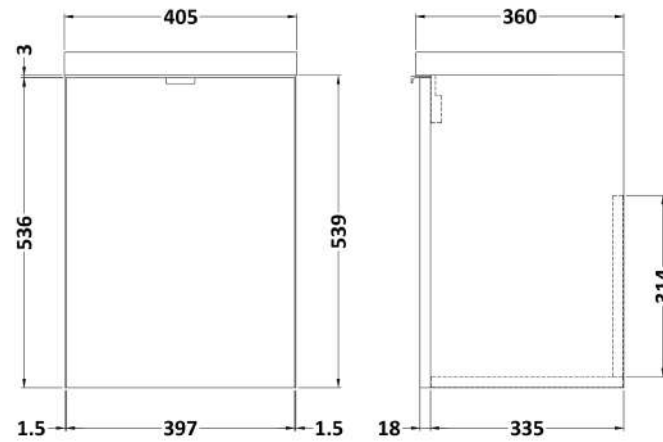

Sales Code: CBI939

Description: 400 1-Door Wall Hung Unit & Basin

Packaging Details

Barcode: 5056211849070

Sales Code: OFF933

Description: 400 1-Door Wall Hung Unit (355mm)

Product Dimensions

Height (mm):	540
Width (mm):	400
Depth (mm):	353
Nett Weight (kg):	9.5

Packaging Dimensions

Height (mm):	560
Width (mm):	420
Depth (mm):	375
Gross Weight (kg):	10

Packaging Data

Box Colour:	Brown Cardboard Box
Box Qty:	1
Label Size:	100 x 50
Label Colour:	White Label
Label Qty:	2

Sales Code: PMB311

Description: 400 Rear Tap Basin 1Th

Product Dimensions

Height (mm):	355
Width (mm):	403
Depth (mm):	135
Nett Weight (kg):	6.01

Packaging Dimensions

Height (mm):	550
Width (mm):	450
Depth (mm):	420
Gross Weight (kg):	6.01

Packaging Data

Box Colour:	Brown Cardboard Box - Printed
Box Qty:	1
Label Size:	100 x 50
Label Colour:	White Label
Label Qty:	2

Outer Box Dimensions (If Applicable)

Height (mm):	
Width (mm):	
Depth (mm):	
Gross Weight (kg):	
Barcode:	5055369071968