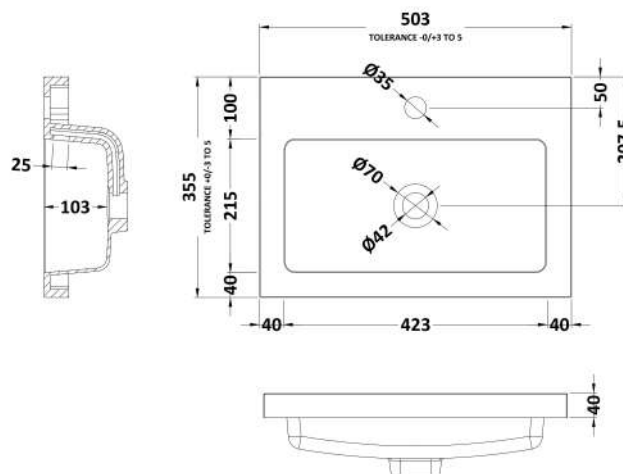

### Product Dimensions

Height (mm):	540
Width (mm):	500
Depth (mm):	353
Nett Weight (kg):	11.5

### Outer Box Dimensions (If Applicable)

Height (mm):	
Width (mm):	
Depth (mm):	
Gross Weight (kg):	
Barcode:	5056211848837

### Product Dimensions

Height (mm):	355
Width (mm):	503
Depth (mm):	135
Nett Weight (kg):	8.1

### Packaging Dimensions

Height (mm):	420
Width (mm):	210
Depth (mm):	550
Gross Weight (kg):	8.1