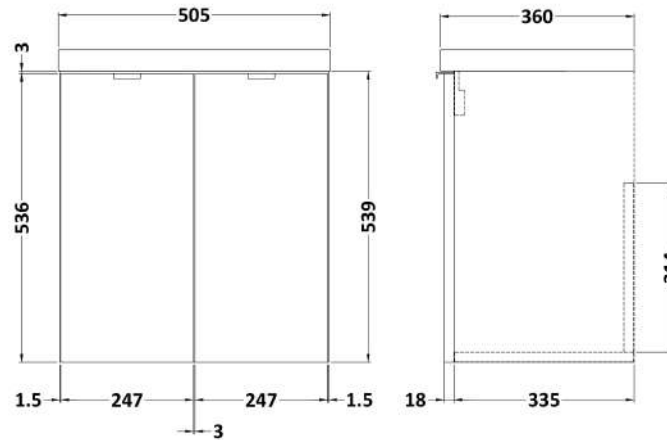

Sales Code: CBI940

Description: 500 2-Door Wall Hung Unit & Basin

Packaging Details

Barcode: 5056211849131