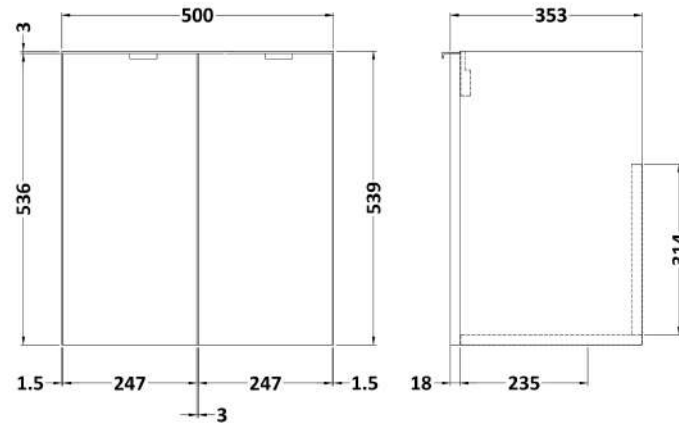

### Product Dimensions

Height (mm):	540
Width (mm):	500
Depth (mm):	353
Nett Weight (kg):	11.5

### Packaging Dimensions

Height (mm):	560
Width (mm):	520
Depth (mm):	375
Gross Weight (kg):	12

### Product Dimensions

Height (mm):	355
Width (mm):	503
Depth (mm):	135
Nett Weight (kg):	8.1

### Packaging Dimensions

Height (mm):	420
Width (mm):	210
Depth (mm):	550
Gross Weight (kg):	8.1