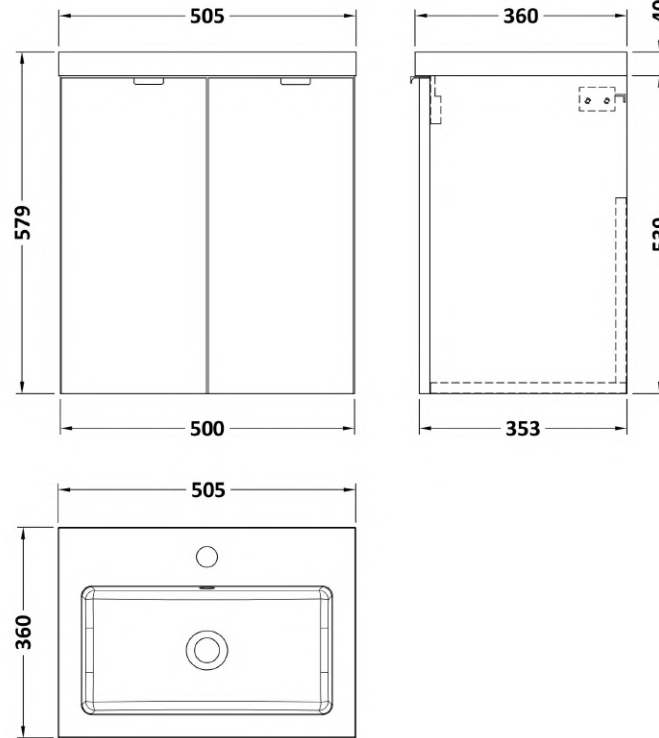

Sales Code: CBI940

Description: 500 2-Door Wall Hung Unit & Basin

Packaging Details

Barcode: 5056211849131

Sales Code: OFF935

Description: 500 2-Door Wall Hung Unit (355mm)

Product Dimensions

Height (mm):	540
Width (mm):	500
Depth (mm):	353
Nett Weight (kg):	11.5

Packaging Dimensions

Height (mm):	560
Width (mm):	520
Depth (mm):	375
Gross Weight (kg):	12

Packaging Data

Box Colour:	Brown Cardboard Box
Box Qty:	1
Label Size:	100 x 50
Label Colour:	White Label
Label Qty:	2

Sales Code: PMB312

Description: 500 Rear Tap Basin 1Th

Product Dimensions

Height (mm):	355
Width (mm):	503
Depth (mm):	135
Nett Weight (kg):	8.1

Packaging Dimensions

Height (mm):	420
Width (mm):	210
Depth (mm):	550
Gross Weight (kg):	8.1

Packaging Data

Box Colour:	Brown Cardboard Box - Printed
Box Qty:	1
Label Size:	100 x 50
Label Colour:	White Label
Label Qty:	2

Outer Box Dimensions (If Applicable)

Height (mm):	
Width (mm):	
Depth (mm):	
Gross Weight (kg):	
Barcode:	5055369071975