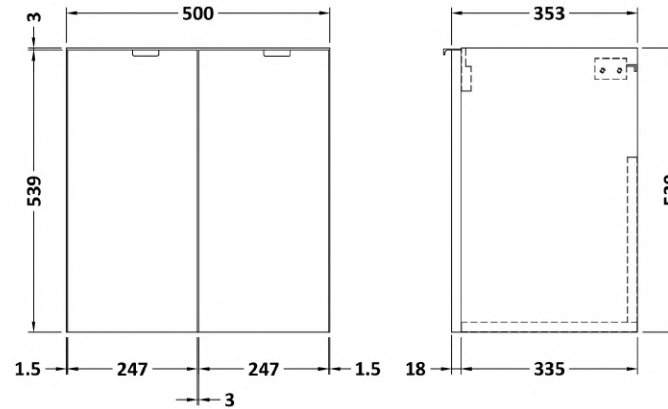

Sales Code: CBI940

Description: 500 2-Door Wall Hung Unit & Basin

Packaging Details

Barcode: 5056211849131

Sales Code: OFF935

Description: 500 2-Door Wall Hung Unit (355mm)

Product Dimensions

Height (mm):	540
Width (mm):	500
Depth (mm):	353
Nett Weight (kg):	11.5

Packaging Dimensions

Height (mm):	560
Width (mm):	520
Depth (mm):	375
Gross Weight (kg):	12

Packaging Data

Box Colour:	Brown Cardboard Box
Box Qty:	1
Label Size:	100 x 50
Label Colour:	White Label
Label Qty:	2

Sales Code: PMB312

Description: 500 Rear Tap Basin 1Th

Product Dimensions

Height (mm):	355
Width (mm):	503
Depth (mm):	135
Nett Weight (kg):	8.1

Packaging Dimensions

Height (mm):	420
Width (mm):	210
Depth (mm):	550
Gross Weight (kg):	8.1

Packaging Data

Box Colour:	Brown Cardboard Box - Printed
Box Qty:	1
Label Size:	100 x 50
Label Colour:	White Label
Label Qty:	2

Outer Box Dimensions (If Applicable)

Height (mm):	
Width (mm):	
Depth (mm):	
Gross Weight (kg):	
Barcode:	5055369071975