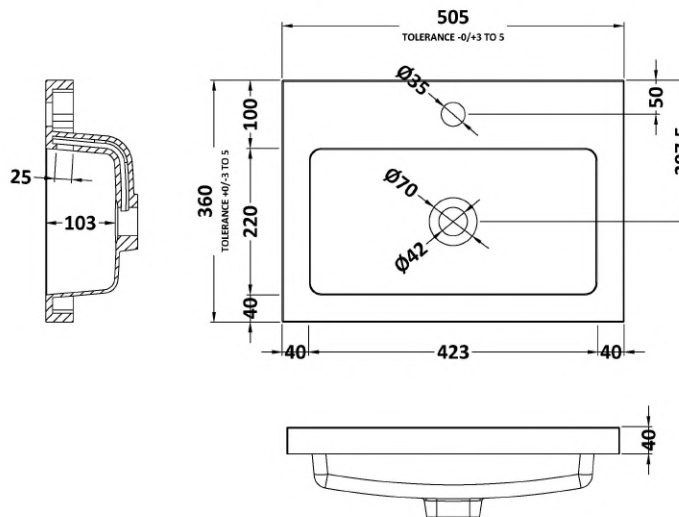

Packaging Dimensions

Height (mm):	560
Width (mm):	520
Depth (mm):	375
Gross Weight (kg):	12

Packaging Data

Box Colour:	Brown Cardboard Box
Box Qty:	1
Label Size:	100 x 50
Label Colour:	White Label
Label Qty:	2

Outer Box Dimensions (If Applicable)

Height (mm):	
Width (mm):	
Depth (mm):	
Gross Weight (kg):	
Barcode:	5056211848837

Product Details

Country of Origin:	China
Fitting Instruction:	No
CE & UKCA:	N/A
FSC Certified Materials:	Yes
Colour:	Gloss Grey
Construction Method:	Cam & Wood Dowel
Construction Type:	Rigid
Cabinet Finish:	MFC Painted Gloss
Fascia Finish:	MFC Painted Gloss
Cabinet Thickness (mm):	16
Fascia Thickness (mm):	18
Drawer Included:	No
Drawer Type:	Not Applicable
No of Shelves:	0
Hinge Type:	95 Degree Clip-On Soft Close
Hinge Included:	Yes, Supplied
Adjustable Legs:	Not Applicable
Fixings Included:	Yes
Handle Style:	Modern
Waste Shroud:	No
Handle Included:	Yes, Supplied
Handle Type:	Wrapover

Sales Code: PMB312

Description: 500 Rear Tap Basin 1Th

Product Dimensions

Height (mm):	355
Width (mm):	503
Depth (mm):	135
Nett Weight (kg):	8.1

Packaging Dimensions

Height (mm):	420
Width (mm):	210
Depth (mm):	550
Gross Weight (kg):	8.1

Packaging Data

Box Colour:	Brown Cardboard Box - Printed
Box Qty:	1
Label Size:	100 x 50
Label Colour:	White Label
Label Qty:	2

Outer Box Dimensions (If Applicable)

Height (mm):	
Width (mm):	
Depth (mm):	
Gross Weight (kg):	
Barcode:	5055369071975