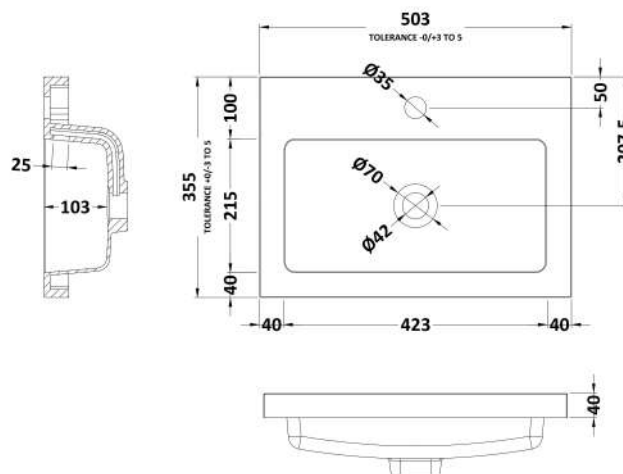

Packaging Dimensions

Height (mm):	560
Width (mm):	520
Depth (mm):	375
Gross Weight (kg):	19

Packaging Data

Box Colour:	Brown Cardboard Box
Box Qty:	1
Label Size:	100 x 50
Label Colour:	White Label
Label Qty:	2

Outer Box Dimensions (If Applicable)

Height (mm):	
Width (mm):	
Depth (mm):	
Gross Weight (kg):	
Barcode:	5056211848899

Product Details

Country of Origin:	China
Fitting Instruction:	No
CE & UKCA:	N/A
FSC Certified Materials:	Yes
Colour:	Gloss Grey
Construction Method:	Cam & Wood Dowel
Construction Type:	Rigid
Cabinet Finish:	MFC Painted Gloss
Fascia Finish:	MFC Painted Gloss
Cabinet Thickness (mm):	16
Fascia Thickness (mm):	18
Drawer Included:	Yes
Drawer Type:	80mm High Metal Softclose
No of Shelves:	0
Hinge Type:	Not Applicable
Hinge Included:	Not Applicable
Adjustable Legs:	No, Not Required
Fixings Included:	Yes
Handle Style:	Modern
Waste Shroud:	Yes
Handle Included:	Yes, Supplied
Handle Type:	Wrapover

Sales Code: PMB312

Description: 500 Rear Tap Basin 1Th

Product Dimensions

Height (mm):	355
Width (mm):	503
Depth (mm):	135
Nett Weight (kg):	8.1

Packaging Dimensions

Height (mm):	420
Width (mm):	210
Depth (mm):	550
Gross Weight (kg):	8.1

Packaging Data

Box Colour:	Brown Cardboard Box - Printed
Box Qty:	1
Label Size:	100 x 50
Label Colour:	White Label
Label Qty:	2

Outer Box Dimensions (If Applicable)

Height (mm):	
Width (mm):	
Depth (mm):	
Gross Weight (kg):	
Barcode:	5055369071975