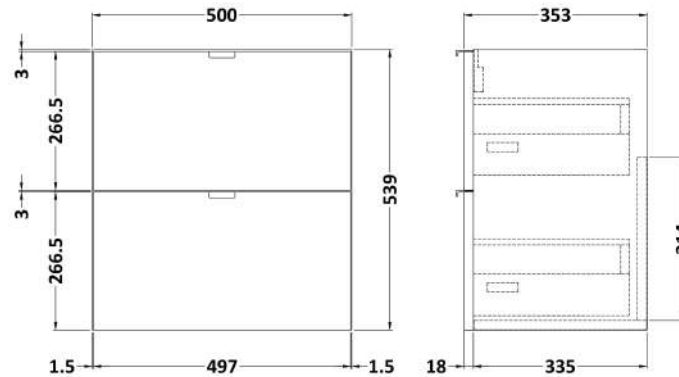

Sales Code: CBI941

Description: 500 2-Drawer Wall Hung Unit & Basin

Packaging Details

Barcode: 5056211849193

Sales Code: OFF936

Description: 500 2-Drawer Wall Hung Unit (355mm)

Product Dimensions

Height (mm):	540
Width (mm):	500
Depth (mm):	353
Nett Weight (kg):	18.5

Packaging Dimensions

Height (mm):	560
Width (mm):	520
Depth (mm):	375
Gross Weight (kg):	19

Packaging Data

Box Colour:	Brown Cardboard Box
Box Qty:	1
Label Size:	100 x 50
Label Colour:	White Label
Label Qty:	2

Sales Code: PMB312

Description: 500 Rear Tap Basin 1Th

Product Dimensions

Height (mm):	355
Width (mm):	503
Depth (mm):	135
Nett Weight (kg):	8.1

Packaging Dimensions

Height (mm):	420
Width (mm):	210
Depth (mm):	550
Gross Weight (kg):	8.1

Packaging Data

Box Colour:	Brown Cardboard Box - Printed
Box Qty:	1
Label Size:	100 x 50
Label Colour:	White Label
Label Qty:	2

Outer Box Dimensions (If Applicable)

Height (mm):	
Width (mm):	
Depth (mm):	
Gross Weight (kg):	
Barcode:	5055369071975