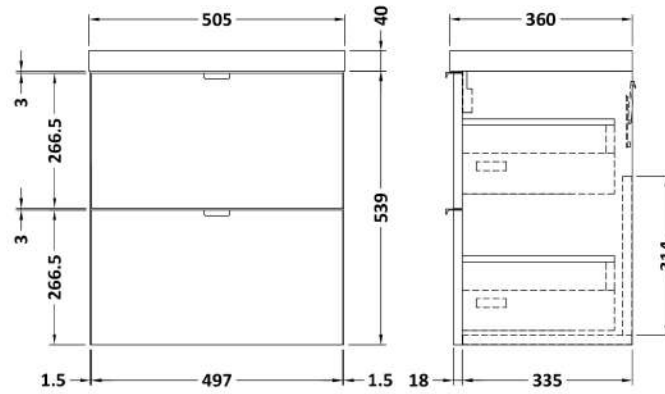

Sales Code: CBI941

Description: 500 2-Drawer Wall Hung Unit & Basin

Packaging Details

Barcode: 5056211849193

Sales Code: OFF936

Description: 500 2-Drawer Wall Hung Unit (355mm)

Product Dimensions

Height (mm):	540
Width (mm):	500
Depth (mm):	353
Nett Weight (kg):	18.5

Packaging Dimensions

Height (mm):	560
Width (mm):	520
Depth (mm):	375
Gross Weight (kg):	19

Packaging Data

Box Colour:	Brown Cardboard Box
Box Qty:	1
Label Size:	100 x 50
Label Colour:	White Label
Label Qty:	2

Sales Code: PMB312

Description: 500 Rear Tap Basin 1Th

Product Dimensions

Height (mm):	355
Width (mm):	503
Depth (mm):	135
Nett Weight (kg):	8.1

Packaging Dimensions

Height (mm):	420
Width (mm):	210
Depth (mm):	550
Gross Weight (kg):	8.1

Packaging Data

Box Colour:	Brown Cardboard Box - Printed
Box Qty:	1
Label Size:	100 x 50
Label Colour:	White Label
Label Qty:	2

Outer Box Dimensions (If Applicable)

Height (mm):	
Width (mm):	
Depth (mm):	
Gross Weight (kg):	
Barcode:	5055369071975