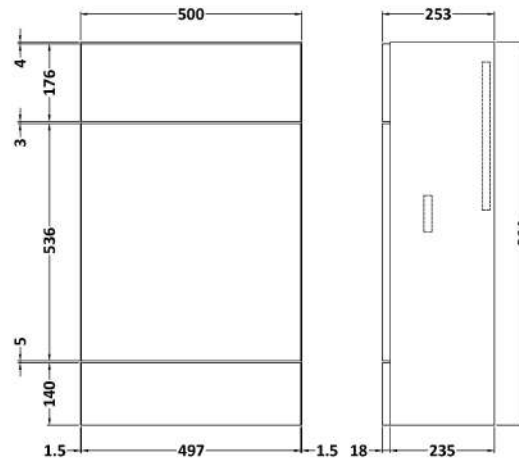

Packaging Dimensions

Height (mm):	290
Width (mm):	525
Depth (mm):	900
Gross Weight (kg):	15.5

Packaging Data

Box Colour:	Brown Cardboard Box
Box Qty:	1
Label Size:	100 x 50
Label Colour:	White Label
Label Qty:	2

Sales Code: OFF945

Description: 500 Wc Unit (255mm Deep)

Product Dimensions

Height (mm):	864
Width (mm):	500
Depth (mm):	255
Nett Weight (kg):	11.5

Packaging Dimensions

Height (mm):	290
Width (mm):	525
Depth (mm):	900
Gross Weight (kg):	12

Packaging Data

Box Colour:	Brown Cardboard Box
Box Qty:	1
Label Size:	100 x 50
Label Colour:	White Label
Label Qty:	2

Outer Box Dimensions (If Applicable)

Height (mm):	
Width (mm):	
Depth (mm):	
Gross Weight (kg):	
Barcode:	5055275873243

Sales Code: PMB402

Description: 1000 Straight Polymarble Basin

Product Dimensions

Height (mm):	135
Width (mm):	1003
Depth (mm):	255
Nett Weight (kg):	11.8

Packaging Dimensions

Height (mm):	190
Width (mm):	320
Depth (mm):	1060
Gross Weight (kg):	11.8