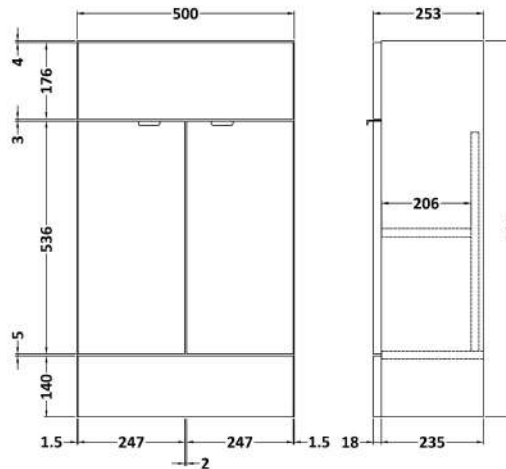

Sales Code: CBI942

Description: 1000mm Combination Vanity & Wc Compact

Packaging Details

Barcode: 5056211851721

Sales Code: OFF905

Description: 500 Vanity Unit (255mm Deep)

Product Dimensions

Height (mm):	864
Width (mm):	500
Depth (mm):	255
Nett Weight (kg):	15

Packaging Dimensions

Height (mm):	290
Width (mm):	525
Depth (mm):	900
Gross Weight (kg):	15.5

Packaging Data

Box Colour:	Brown Cardboard Box
Box Qty:	1
Label Size:	100 x 50
Label Colour:	White Label
Label Qty:	2

Sales Code: OFF945

Description: 500 Wc Unit (255mm Deep)

Product Dimensions

Height (mm):	864
Width (mm):	500
Depth (mm):	255
Nett Weight (kg):	11.5

Packaging Dimensions

Height (mm):	290
Width (mm):	525
Depth (mm):	900
Gross Weight (kg):	12

Sales Code: PMB402

Description: 1000 Straight Polymarble Basin

Product Dimensions

Height (mm):	135
Width (mm):	1003
Depth (mm):	255
Nett Weight (kg):	11.8

Packaging Dimensions

Height (mm):	190
Width (mm):	320
Depth (mm):	1060
Gross Weight (kg):	11.8