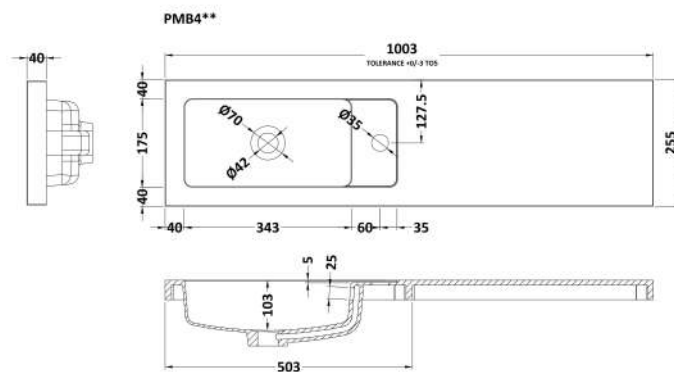

Packaging Dimensions

Height (mm):	290
Width (mm):	525
Depth (mm):	900
Gross Weight (kg):	15.5

Packaging Data

Box Colour:	Brown Cardboard Box
Box Qty:	1
Label Size:	100 x 50
Label Colour:	White Label
Label Qty:	2

Sales Code: OFF945

Description: 500 Wc Unit (255mm Deep)

Product Dimensions

Height (mm):	864
Width (mm):	500
Depth (mm):	255
Nett Weight (kg):	11.5

Packaging Dimensions

Height (mm):	290
Width (mm):	525
Depth (mm):	900
Gross Weight (kg):	12

Packaging Data

Box Colour:	Brown Cardboard Box
Box Qty:	1
Label Size:	100 x 50
Label Colour:	White Label
Label Qty:	2

Outer Box Dimensions (If Applicable)

Height (mm):	
Width (mm):	
Depth (mm):	
Gross Weight (kg):	
Barcode:	5055275873243

Sales Code: PMB402

Description: 1000 Straight Polymarble Basin

Product Dimensions

Height (mm):	135
Width (mm):	1003
Depth (mm):	255
Nett Weight (kg):	11.8

Packaging Dimensions

Height (mm):	190
Width (mm):	320
Depth (mm):	1060
Gross Weight (kg):	11.8