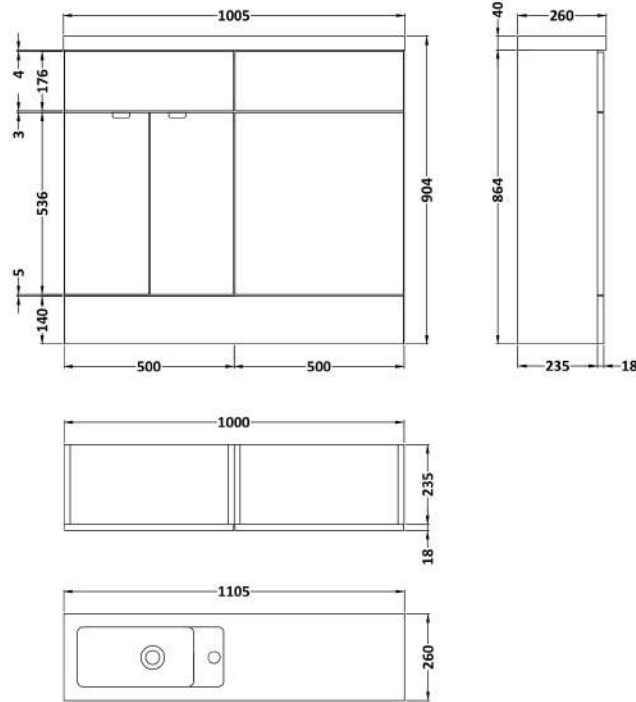

Sales Code: CBI942

Description: 1000mm Combination Vanity & Wc Compact

Packaging Details

Barcode: 5056211851721

Sales Code: OFF905

Description: 500 Vanity Unit (255mm Deep)

Product Dimensions

Height (mm):	864
Width (mm):	500
Depth (mm):	255
Nett Weight (kg):	15

Packaging Dimensions

Height (mm):	290
Width (mm):	525
Depth (mm):	900
Gross Weight (kg):	15.5

Packaging Data

Box Colour:	Brown Cardboard Box
Box Qty:	1
Label Size:	100 x 50
Label Colour:	White Label
Label Qty:	2

Sales Code: OFF945

Description: 500 Wc Unit (255mm Deep)

Product Dimensions

Height (mm):	864
Width (mm):	500
Depth (mm):	255
Nett Weight (kg):	11.5

Packaging Dimensions

Height (mm):	290
Width (mm):	525
Depth (mm):	900
Gross Weight (kg):	12

Sales Code: PMB402

Description: 1000 Straight Polymarble Basin

Product Dimensions

Height (mm):	135
Width (mm):	1003
Depth (mm):	255
Nett Weight (kg):	11.8

Packaging Dimensions

Height (mm):	190
Width (mm):	320
Depth (mm):	1060
Gross Weight (kg):	11.8