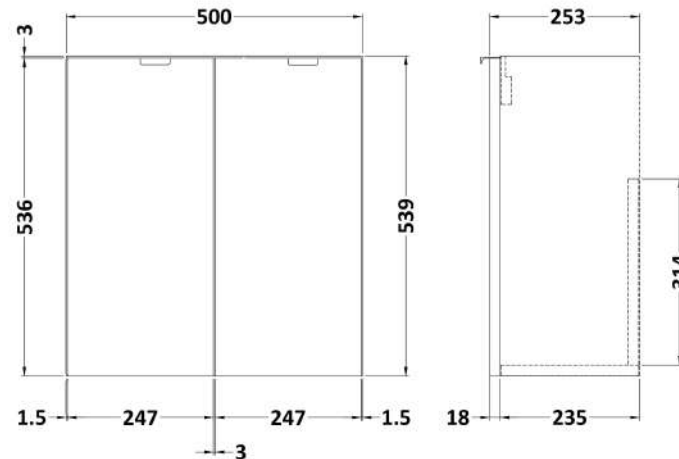

Sales Code: CBI943

Description: 1000mm Combination Vanity Compact

Packaging Details

Barcode: 5056211851783

Sales Code: OFF934

Description: 500 2-Door Wall Hung Unit (255mm)

Product Dimensions

Height (mm):	540
Width (mm):	500
Depth (mm):	253
Nett Weight (kg):	9.5

Packaging Dimensions

Height (mm):	560
Width (mm):	520
Depth (mm):	275
Gross Weight (kg):	10

Packaging Data

Box Colour:	Brown Cardboard Box
Box Qty:	1
Label Size:	100 x 50
Label Colour:	White Label
Label Qty:	2

Sales Code: PMB402

Description: 1000 Straight Polymarble Basin

Product Dimensions

Height (mm):	135
Width (mm):	1003
Depth (mm):	255
Nett Weight (kg):	11.8

Packaging Dimensions

Height (mm):	190
Width (mm):	320
Depth (mm):	1060
Gross Weight (kg):	11.8

Packaging Data

Box Colour:	Brown Cardboard Box - Printed
Box Qty:	1
Label Size:	100 x 50
Label Colour:	White Label
Label Qty:	2

Outer Box Dimensions (If Applicable)

Height (mm):	
Width (mm):	
Depth (mm):	
Gross Weight (kg):	
Barcode:	5056211847410