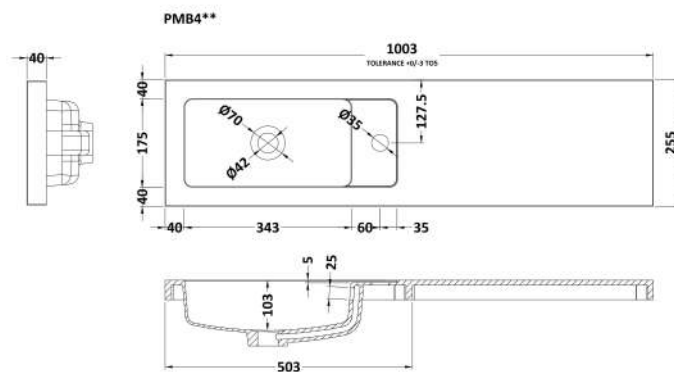

Packaging Dimensions

Height (mm):	560
Width (mm):	520
Depth (mm):	275
Gross Weight (kg):	10

Packaging Data

Box Colour:	Brown Cardboard Box
Box Qty:	1
Label Size:	100 x 50
Label Colour:	White Label
Label Qty:	2

Outer Box Dimensions (If Applicable)

Height (mm):	
Width (mm):	
Depth (mm):	
Gross Weight (kg):	
Barcode:	5056211848714

Product Details

Country of Origin:	China
Fitting Instruction:	No
CE & UKCA:	N/A
FSC Certified Materials:	Yes
Colour:	Gloss Grey
Construction Method:	Cam & Wood Dowel
Construction Type:	Rigid
Cabinet Finish:	MFC Painted Gloss
Fascia Finish:	MFC Painted Gloss
Cabinet Thickness (mm):	16
Fascia Thickness (mm):	18
Drawer Included:	No
Drawer Type:	Not Applicable
No of Shelves:	0
Hinge Type:	95 Degree Clip-On Soft Close
Hinge Included:	Yes, Supplied
Adjustable Legs:	No, Not Required
Fixings Included:	Yes
Handle Style:	Modern
Waste Shroud:	No
Handle Included:	Yes, Supplied
Handle Type:	Wrapover

Sales Code: PMB402

Description: 1000 Straight Polymarble Basin

Product Dimensions

Height (mm):	135
Width (mm):	1003
Depth (mm):	255
Nett Weight (kg):	11.8

Packaging Dimensions

Height (mm):	190
Width (mm):	320
Depth (mm):	1060
Gross Weight (kg):	11.8

Packaging Data

Box Colour:	Brown Cardboard Box - Printed
Box Qty:	1
Label Size:	100 x 50
Label Colour:	White Label
Label Qty:	2

Outer Box Dimensions (If Applicable)

Height (mm):	
Width (mm):	
Depth (mm):	
Gross Weight (kg):	
Barcode:	5056211847410