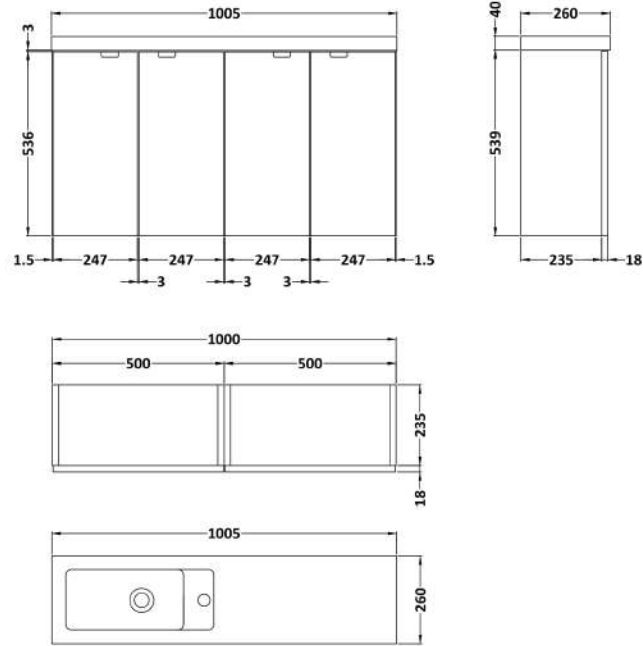

Sales Code: CBI943

Description: 1000mm Combination Vanity Compact

Packaging Details

Barcode: 5056211851783

Sales Code: OFF934

Description: 500 2-Door Wall Hung Unit (255mm)

Product Dimensions

Height (mm):	540
Width (mm):	500
Depth (mm):	253
Nett Weight (kg):	9.5

Packaging Dimensions

Height (mm):	560
Width (mm):	520
Depth (mm):	275
Gross Weight (kg):	10

Packaging Data

Box Colour:	Brown Cardboard Box
Box Qty:	1
Label Size:	100 x 50
Label Colour:	White Label
Label Qty:	2

Outer Box Dimensions (If Applicable)

Height (mm):	
Width (mm):	
Depth (mm):	
Gross Weight (kg):	
Barcode:	5056211848714

Product Details

Country of Origin:	China
Fitting Instruction:	No
CE & UKCA:	N/A
FSC Certified Materials:	Yes
Colour:	Gloss Grey
Construction Method:	Cam & Wood Dowel
Construction Type:	Rigid
Cabinet Finish:	MFC Painted Gloss
Fascia Finish:	MFC Painted Gloss
Cabinet Thickness (mm):	16
Fascia Thickness (mm):	18
Drawer Included:	No
Drawer Type:	Not Applicable
No of Shelves:	0
Hinge Type:	95 Degree Clip-On Soft Close
Hinge Included:	Yes, Supplied
Adjustable Legs:	No, Not Required
Fixings Included:	Yes
Handle Style:	Modern
Waste Shroud:	No
Handle Included:	Yes, Supplied
Handle Type:	Wrapover

Sales Code: PMB402

Description: 1000 Straight Polymarble Basin

Product Dimensions

Height (mm):	135
Width (mm):	1003
Depth (mm):	255
Nett Weight (kg):	11.8

Packaging Dimensions

Height (mm):	190
Width (mm):	320
Depth (mm):	1060
Gross Weight (kg):	11.8