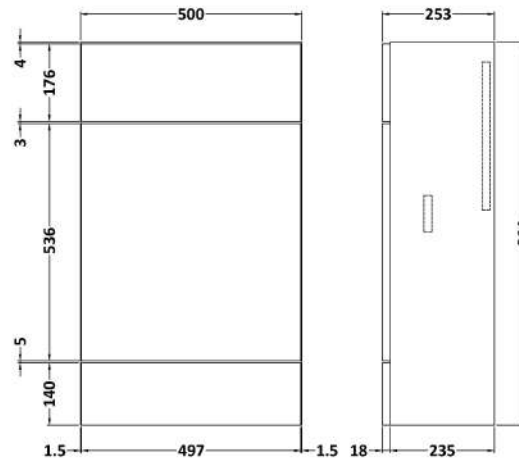

### Product Dimensions

Height (mm):	864
Width (mm):	500
Depth (mm):	255
Nett Weight (kg):	15

### Packaging Dimensions

Height (mm):	290
Width (mm):	525
Depth (mm):	900
Gross Weight (kg):	15.5

### Outer Box Dimensions (If Applicable)

Height (mm):	
Width (mm):	
Depth (mm):	
Gross Weight (kg):	
Barcode:	5055275873342

### Product Dimensions

Height (mm):	864
Width (mm):	500
Depth (mm):	255
Nett Weight (kg):	11.5