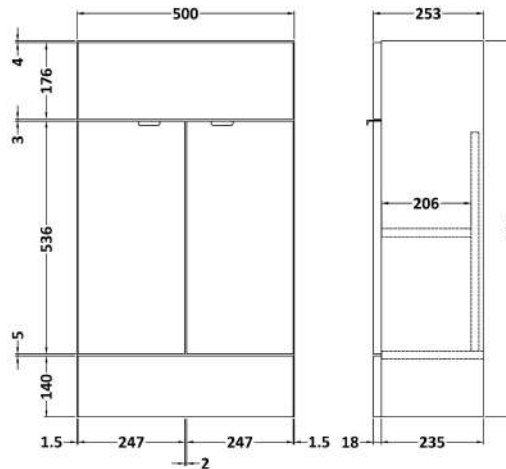

### Product Dimensions

Height (mm):	864
Width (mm):	500
Depth (mm):	255
Nett Weight (kg):	15

### Packaging Dimensions

Height (mm):	290
Width (mm):	525
Depth (mm):	900
Gross Weight (kg):	15.5

### Product Dimensions

Height (mm):	864
Width (mm):	500
Depth (mm):	255
Nett Weight (kg):	11.5

### Packaging Dimensions

Height (mm):	290
Width (mm):	525
Depth (mm):	900
Gross Weight (kg):	12