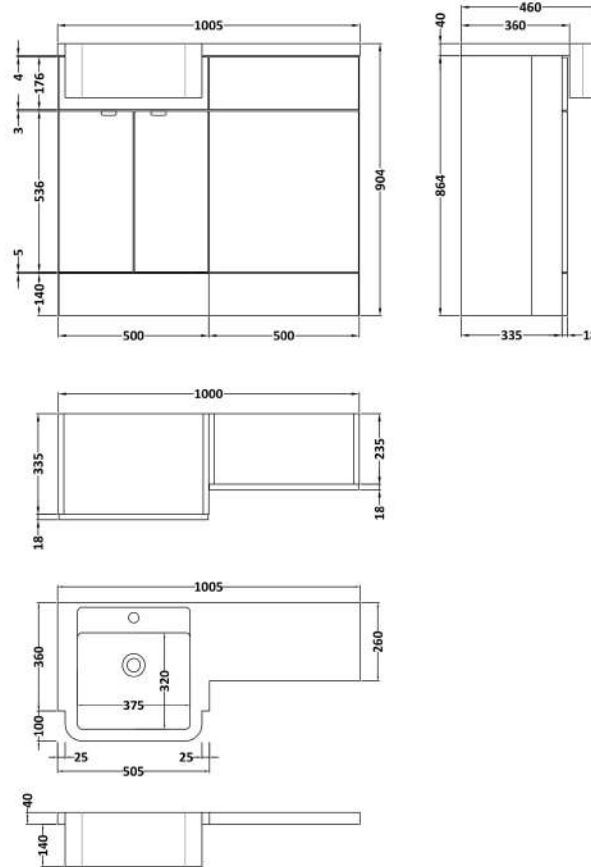

Sales Code: CBI944

Description: 1000 Round Semi Rec Vanity & Wc Unit Lh

Packaging Details

Barcode: 5056211889830