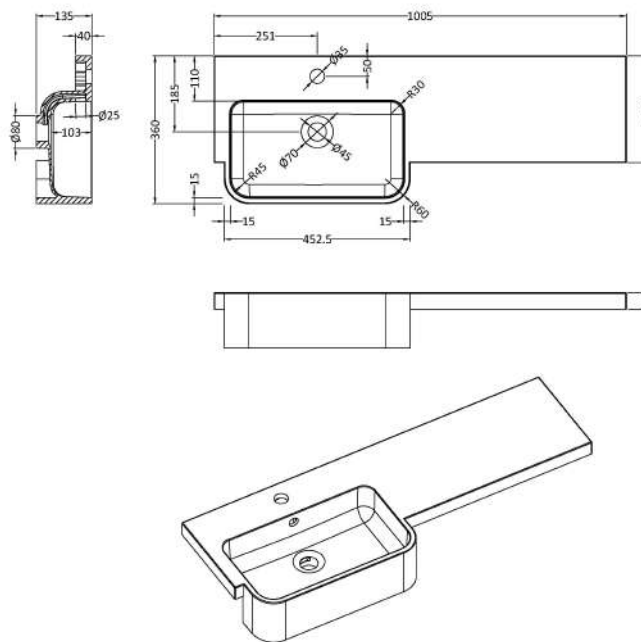

### Outer Box Dimensions (If Applicable)

Height (mm):	
Width (mm):	
Depth (mm):	
Gross Weight (kg):	
Barcode:	5055275873342

### Packaging Dimensions

Height (mm):	290
Width (mm):	525
Depth (mm):	900
Gross Weight (kg):	12

### Outer Box Dimensions (If Applicable)

Height (mm):	
Width (mm):	
Depth (mm):	
Gross Weight (kg):	
Barcode:	5055275873243

### Product Dimensions

Height (mm):	135
Width (mm):	1003
Depth (mm):	355
Nett Weight (kg):	15