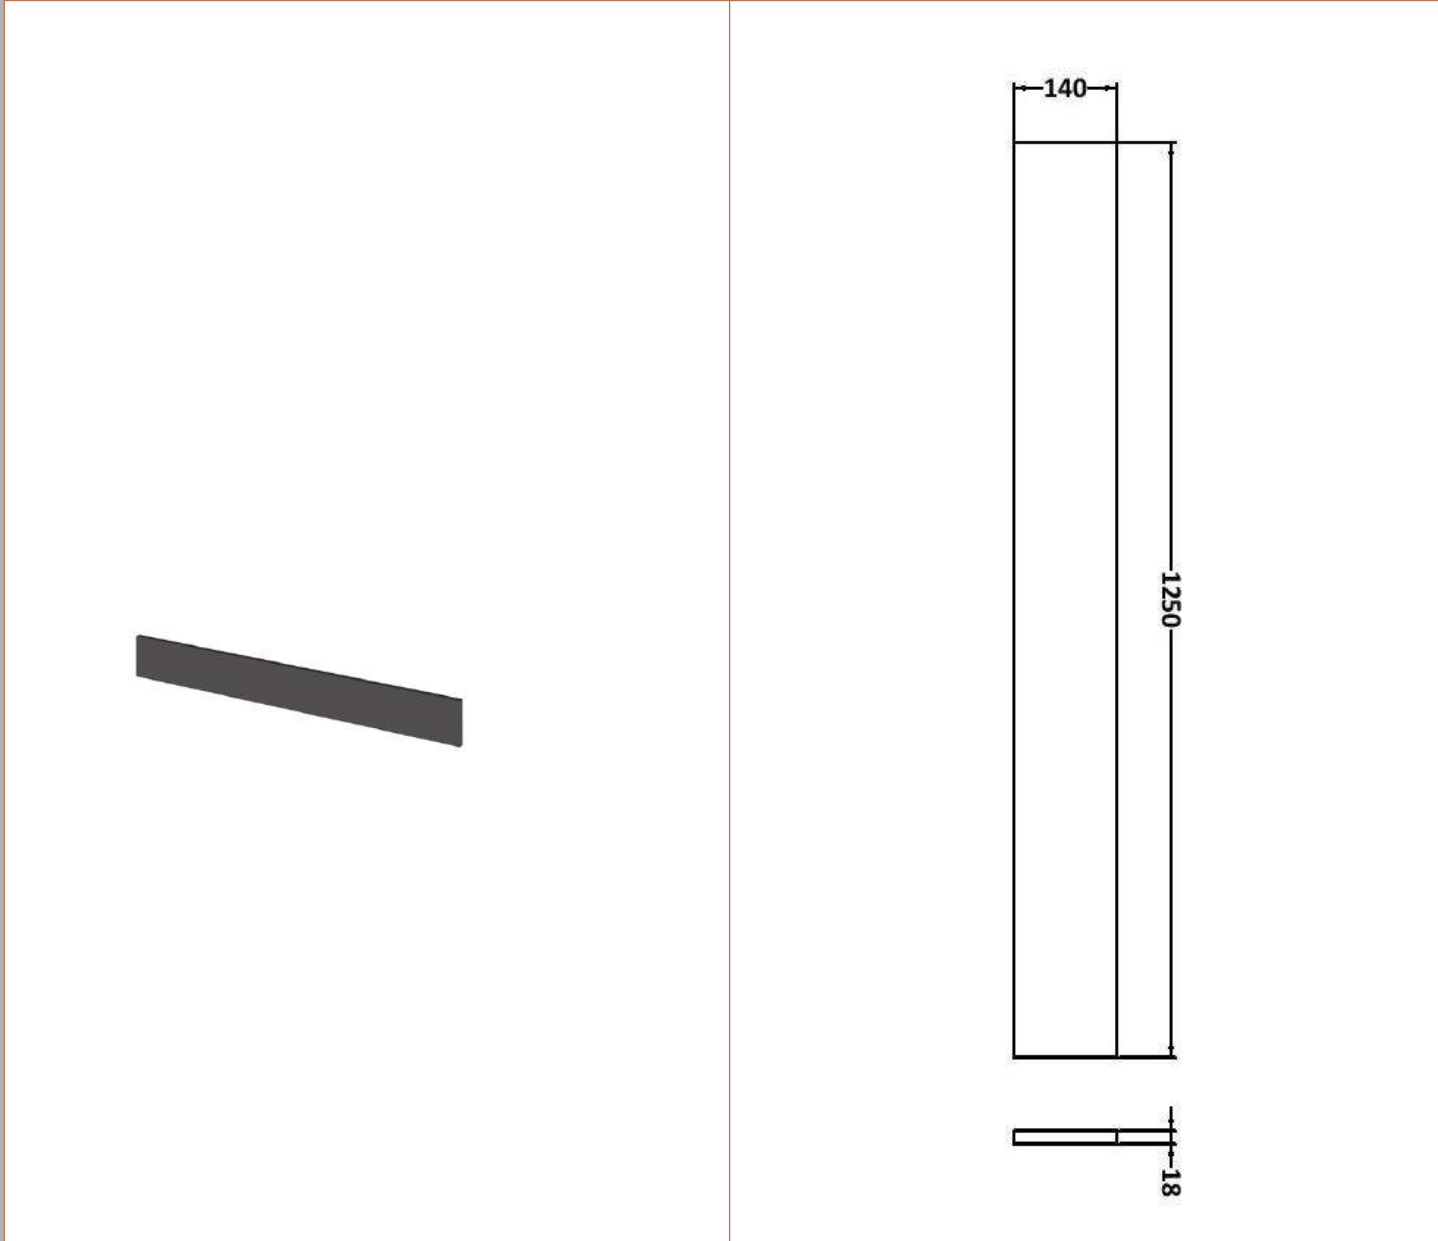

### Product Dimensions

Height (mm):	135
Width (mm):	1003
Depth (mm):	355
Nett Weight (kg):	15

### Outer Box Dimensions (If Applicable)

Height (mm):	
Width (mm):	
Depth (mm):	
Gross Weight (kg):	
Barcode:	5056211880028

### Product Dimensions

Height (mm):	1250
Width (mm):	145
Depth (mm):	18
Nett Weight (kg):	2