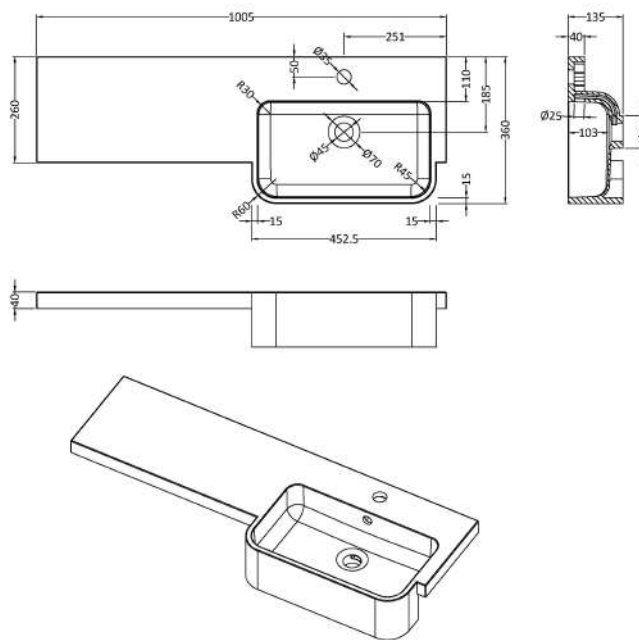

Packaging Dimensions

Height (mm):	290
Width (mm):	525
Depth (mm):	900
Gross Weight (kg):	15.5

Packaging Data

Box Colour:	Brown Cardboard Box
Box Qty:	1
Label Size:	100 x 50
Label Colour:	White Label
Label Qty:	2

Sales Code: OFF945

Description: 500 Wc Unit (255mm Deep)

Product Dimensions

Height (mm):	864
Width (mm):	500
Depth (mm):	255
Nett Weight (kg):	11.5

Packaging Dimensions

Height (mm):	290
Width (mm):	525
Depth (mm):	900
Gross Weight (kg):	12

Packaging Data

Box Colour:	Brown Cardboard Box
Box Qty:	1
Label Size:	100 x 50
Label Colour:	White Label
Label Qty:	2

Outer Box Dimensions (If Applicable)

Height (mm):	
Width (mm):	
Depth (mm):	
Gross Weight (kg):	
Barcode:	5055275873243

Sales Code: PMB512R

Description: 1000 Round S/Recess Polymarble Basin Rh

Product Dimensions

Height (mm):	135
Width (mm):	1003
Depth (mm):	355
Nett Weight (kg):	15

Packaging Dimensions

Height (mm):	190
Width (mm):	420
Depth (mm):	1060
Gross Weight (kg):	15