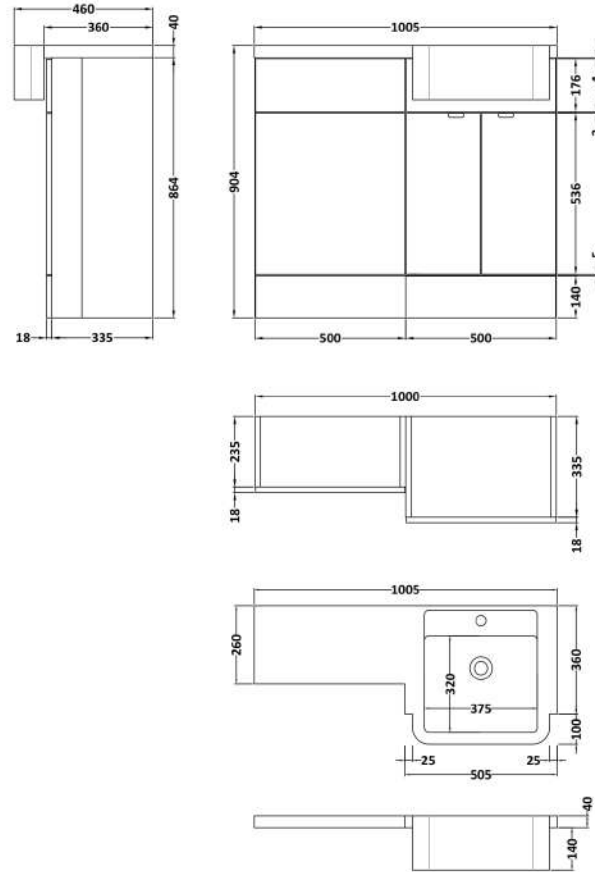

Sales Code: CBI945

Description: 1000 Round Semi Rec Vanity & Wc Unit Rh

Packaging Details

Barcode: 5056211889847

Sales Code: OFF905

Description: 500 Vanity Unit (255mm Deep)

Product Dimensions

Height (mm):	864
Width (mm):	500
Depth (mm):	255
Nett Weight (kg):	15

Packaging Dimensions

Height (mm):	290
Width (mm):	525
Depth (mm):	900
Gross Weight (kg):	15.5

Packaging Data

Box Colour:	Brown Cardboard Box
Box Qty:	1
Label Size:	100 x 50
Label Colour:	White Label
Label Qty:	2

Sales Code: OFF945

Description: 500 Wc Unit (255mm Deep)

Product Dimensions

Height (mm):	864
Width (mm):	500
Depth (mm):	255
Nett Weight (kg):	11.5

Packaging Dimensions

Height (mm):	290
Width (mm):	525
Depth (mm):	900
Gross Weight (kg):	12

Packaging Data

Box Colour:	Brown Cardboard Box
Box Qty:	1
Label Size:	100 x 50
Label Colour:	White Label
Label Qty:	2

Outer Box Dimensions (If Applicable)

Height (mm):	
Width (mm):	
Depth (mm):	
Gross Weight (kg):	
Barcode:	5055275873243