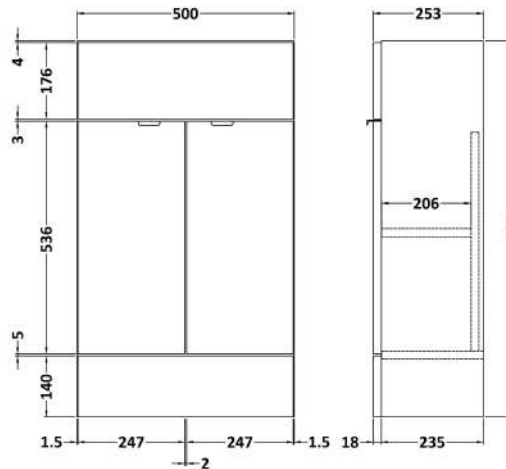

Sales Code: CBI945

Description: 1000 Round Semi Rec Vanity & Wc Unit Rh

Packaging Details

Barcode: 5056211889847

Sales Code: OFF905

Description: 500 Vanity Unit (255mm Deep)

Product Dimensions

Height (mm):	864
Width (mm):	500
Depth (mm):	255
Nett Weight (kg):	15

Packaging Dimensions

Height (mm):	290
Width (mm):	525
Depth (mm):	900
Gross Weight (kg):	15.5

Packaging Data

Box Colour:	Brown Cardboard Box
Box Qty:	1
Label Size:	100 x 50
Label Colour:	White Label
Label Qty:	2

Sales Code: OFF945

Description: 500 Wc Unit (255mm Deep)

Product Dimensions

Height (mm):	864
Width (mm):	500
Depth (mm):	255
Nett Weight (kg):	11.5

Packaging Dimensions

Height (mm):	290
Width (mm):	525
Depth (mm):	900
Gross Weight (kg):	12

Sales Code: PMB512R

Description: 1000 Round S/Recess Polymarble Basin Rh

Product Dimensions

Height (mm):	135
Width (mm):	1003
Depth (mm):	355
Nett Weight (kg):	15

Packaging Dimensions

Height (mm):	190
Width (mm):	420
Depth (mm):	1060
Gross Weight (kg):	15