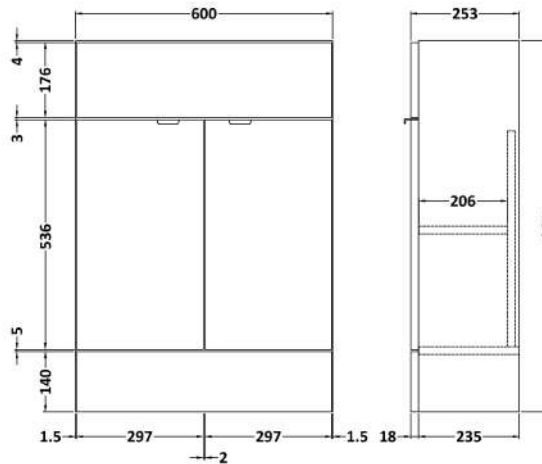

Sales Code: CBI947

Description: 1100 Round Semi Rec Vanity & Wc Unit Rh

Packaging Details

Barcode: 5056211889861

Sales Code: OFF907

Description: 600 Vanity Unit (255mm Deep)

Product Dimensions

Height (mm):	864
Width (mm):	600
Depth (mm):	255
Nett Weight (kg):	17

Packaging Dimensions

Height (mm):	290
Width (mm):	625
Depth (mm):	900
Gross Weight (kg):	17.5

Packaging Data

Box Colour:	Brown Cardboard Box
Box Qty:	1
Label Size:	100 x 50
Label Colour:	White Label
Label Qty:	2

Sales Code: OFF945

Description: 500 Wc Unit (255mm Deep)

Product Dimensions

Height (mm):	864
Width (mm):	500
Depth (mm):	255
Nett Weight (kg):	11.5

Packaging Dimensions

Height (mm):	290
Width (mm):	525
Depth (mm):	900
Gross Weight (kg):	12

Sales Code: PMB513R

Description: 1100 Round S/Recess Polymarble Basin Rh

Product Dimensions

Height (mm):	135
Width (mm):	1103
Depth (mm):	355
Nett Weight (kg):	16

Packaging Dimensions

Height (mm):	190
Width (mm):	420
Depth (mm):	1160
Gross Weight (kg):	16