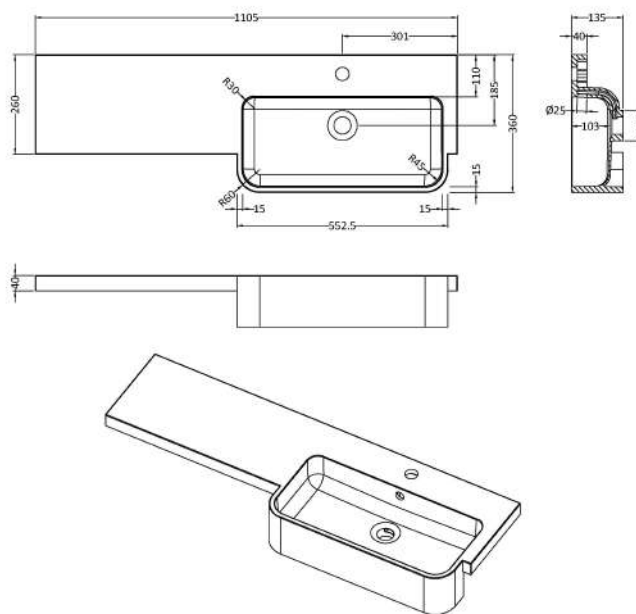

Packaging Dimensions

Height (mm):	290
Width (mm):	625
Depth (mm):	900
Gross Weight (kg):	17.5

Packaging Data

Box Colour:	Brown Cardboard Box
Box Qty:	1
Label Size:	100 x 50
Label Colour:	White Label
Label Qty:	2

Sales Code: OFF945

Description: 500 Wc Unit (255mm Deep)

Product Dimensions

Height (mm):	864
Width (mm):	500
Depth (mm):	255
Nett Weight (kg):	11.5

Packaging Dimensions

Height (mm):	290
Width (mm):	525
Depth (mm):	900
Gross Weight (kg):	12

Packaging Data

Box Colour:	Brown Cardboard Box
Box Qty:	1
Label Size:	100 x 50
Label Colour:	White Label
Label Qty:	2

Outer Box Dimensions (If Applicable)

Height (mm):	
Width (mm):	
Depth (mm):	
Gross Weight (kg):	
Barcode:	5055275873243

Sales Code: PMB513R

Description: 1100 Round S/Recess Polymarble Basin Rh

Product Dimensions

Height (mm):	135
Width (mm):	1103
Depth (mm):	355
Nett Weight (kg):	16

Packaging Dimensions

Height (mm):	190
Width (mm):	420
Depth (mm):	1160
Gross Weight (kg):	16