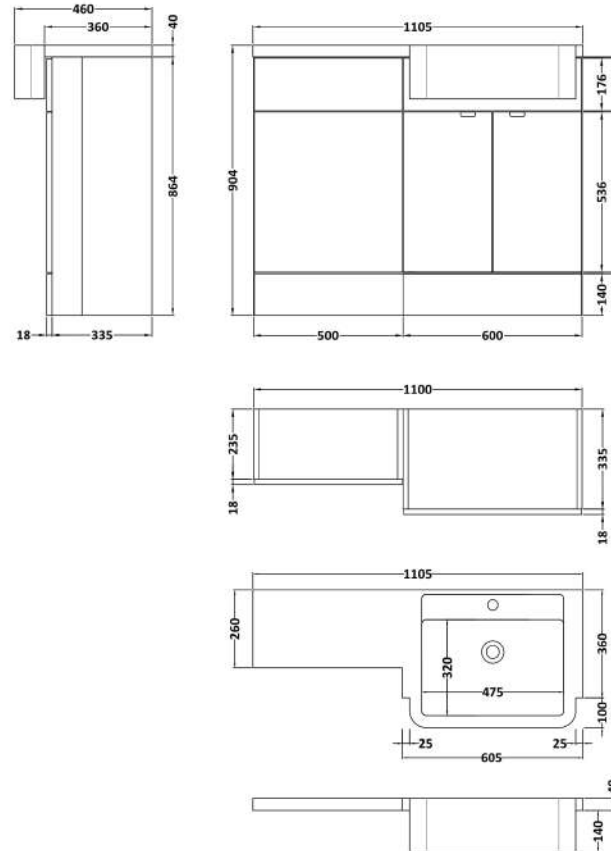

Sales Code: CBI947

Description: 1100 Round Semi Rec Vanity & Wc Unit Rh

Packaging Details

Barcode: 5056211889861

Sales Code: OFF907

Description: 600 Vanity Unit (255mm Deep)

Product Dimensions

Height (mm):	864
Width (mm):	600
Depth (mm):	255
Nett Weight (kg):	17

Packaging Dimensions

Height (mm):	290
Width (mm):	625
Depth (mm):	900
Gross Weight (kg):	17.5

Packaging Data

Box Colour:	Brown Cardboard Box
Box Qty:	1
Label Size:	100 x 50
Label Colour:	White Label
Label Qty:	2

Sales Code: OFF945

Description: 500 Wc Unit (255mm Deep)

Product Dimensions

Height (mm):	864
Width (mm):	500
Depth (mm):	255
Nett Weight (kg):	11.5

Packaging Dimensions

Height (mm):	290
Width (mm):	525
Depth (mm):	900
Gross Weight (kg):	12

Sales Code: PMB513R

Description: 1100 Round S/Recess Polymarble Basin Rh

Product Dimensions

Height (mm):	135
Width (mm):	1103
Depth (mm):	355
Nett Weight (kg):	16

Packaging Dimensions

Height (mm):	190
Width (mm):	420
Depth (mm):	1160
Gross Weight (kg):	16