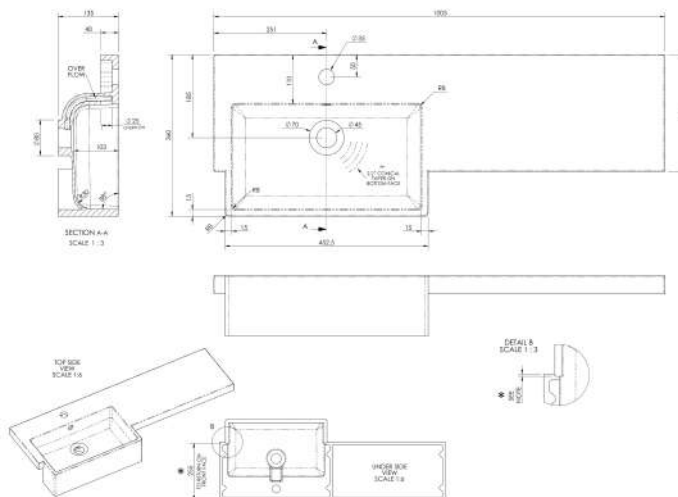

Packaging Dimensions

Height (mm):	290
Width (mm):	525
Depth (mm):	900
Gross Weight (kg):	15.5

Packaging Data

Box Colour:	Brown Cardboard Box
Box Qty:	1
Label Size:	100 x 50
Label Colour:	White Label
Label Qty:	2

Sales Code: OFF945

Description: 500 Wc Unit (255mm Deep)

Product Dimensions

Height (mm):	864
Width (mm):	500
Depth (mm):	255
Nett Weight (kg):	11.5

Packaging Dimensions

Height (mm):	290
Width (mm):	525
Depth (mm):	900
Gross Weight (kg):	12

Packaging Data

Box Colour:	Brown Cardboard Box
Box Qty:	1
Label Size:	100 x 50
Label Colour:	White Label
Label Qty:	2

Outer Box Dimensions (If Applicable)

Height (mm):	
Width (mm):	
Depth (mm):	
Gross Weight (kg):	
Barcode:	5055275873243

Sales Code: PMB612L

Description: 1000 Square S/Recess Polymarble Basin Lh

Product Dimensions

Height (mm):	135
Width (mm):	1003
Depth (mm):	355
Nett Weight (kg):	15

Packaging Dimensions

Height (mm):	190
Width (mm):	420
Depth (mm):	1060
Gross Weight (kg):	15