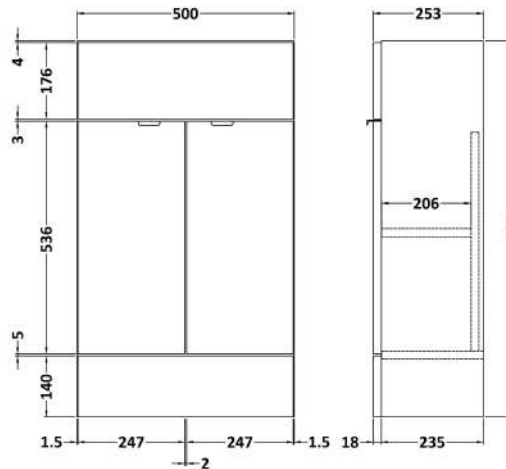

Sales Code: CBI948

Description: 1000 Square Semi Rec Vanity & Wc Unit Lh

Packaging Details

Barcode: 5056211890119

Sales Code: OFF905

Description: 500 Vanity Unit (255mm Deep)

Product Dimensions

Height (mm):	864
Width (mm):	500
Depth (mm):	255
Nett Weight (kg):	15

Packaging Dimensions

Height (mm):	290
Width (mm):	525
Depth (mm):	900
Gross Weight (kg):	15.5

Packaging Data

Box Colour:	Brown Cardboard Box
Box Qty:	1
Label Size:	100 x 50
Label Colour:	White Label
Label Qty:	2

Sales Code: OFF945

Description: 500 Wc Unit (255mm Deep)

Product Dimensions

Height (mm):	864
Width (mm):	500
Depth (mm):	255
Nett Weight (kg):	11.5

Packaging Dimensions

Height (mm):	290
Width (mm):	525
Depth (mm):	900
Gross Weight (kg):	12

Sales Code: PMB612L

Description: 1000 Square S/Recess Polymarble Basin Lh

Product Dimensions

Height (mm):	135
Width (mm):	1003
Depth (mm):	355
Nett Weight (kg):	15

Packaging Dimensions

Height (mm):	190
Width (mm):	420
Depth (mm):	1060
Gross Weight (kg):	15