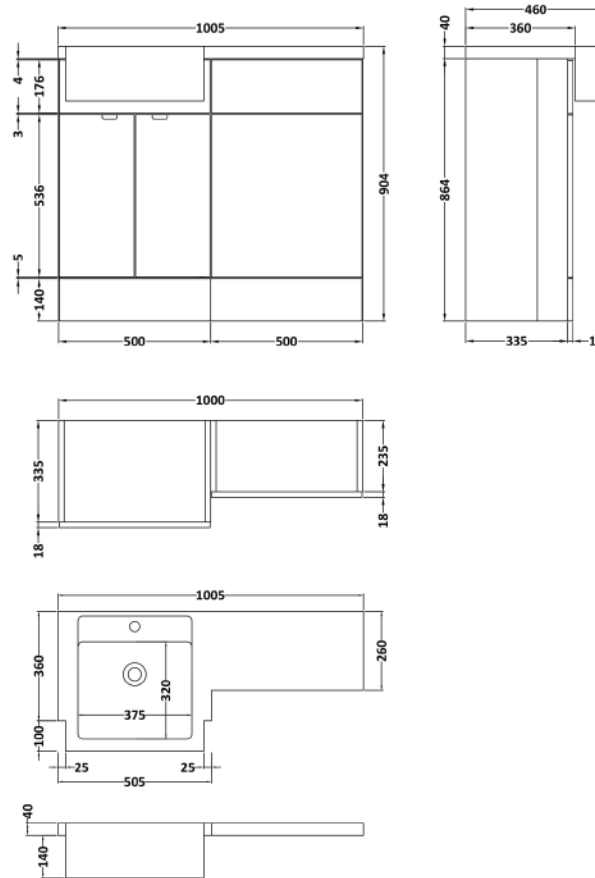

Sales Code: CBI948

Description: 1000 Square Semi Rec Vanity & Wc Unit Lh

Packaging Details

Barcode: 5056211890119

Sales Code: OFF905

Description: 500 Vanity Unit (255mm Deep)

Product Dimensions

Height (mm):	864
Width (mm):	500
Depth (mm):	255
Nett Weight (kg):	15

Packaging Dimensions

Height (mm):	290
Width (mm):	525
Depth (mm):	900
Gross Weight (kg):	15.5

Packaging Data

Box Colour:	Brown Cardboard Box
Box Qty:	1
Label Size:	100 x 50
Label Colour:	White Label
Label Qty:	2

Sales Code: OFF945

Description: 500 Wc Unit (255mm Deep)

Product Dimensions

Height (mm):	864
Width (mm):	500
Depth (mm):	255
Nett Weight (kg):	11.5

Packaging Dimensions

Height (mm):	290
Width (mm):	525
Depth (mm):	900
Gross Weight (kg):	12

Sales Code: PMB612L

Description: 1000 Square S/Recess Polymarble Basin Lh

Product Dimensions

Height (mm):	135
Width (mm):	1003
Depth (mm):	355
Nett Weight (kg):	15

Packaging Dimensions

Height (mm):	190
Width (mm):	420
Depth (mm):	1060
Gross Weight (kg):	15