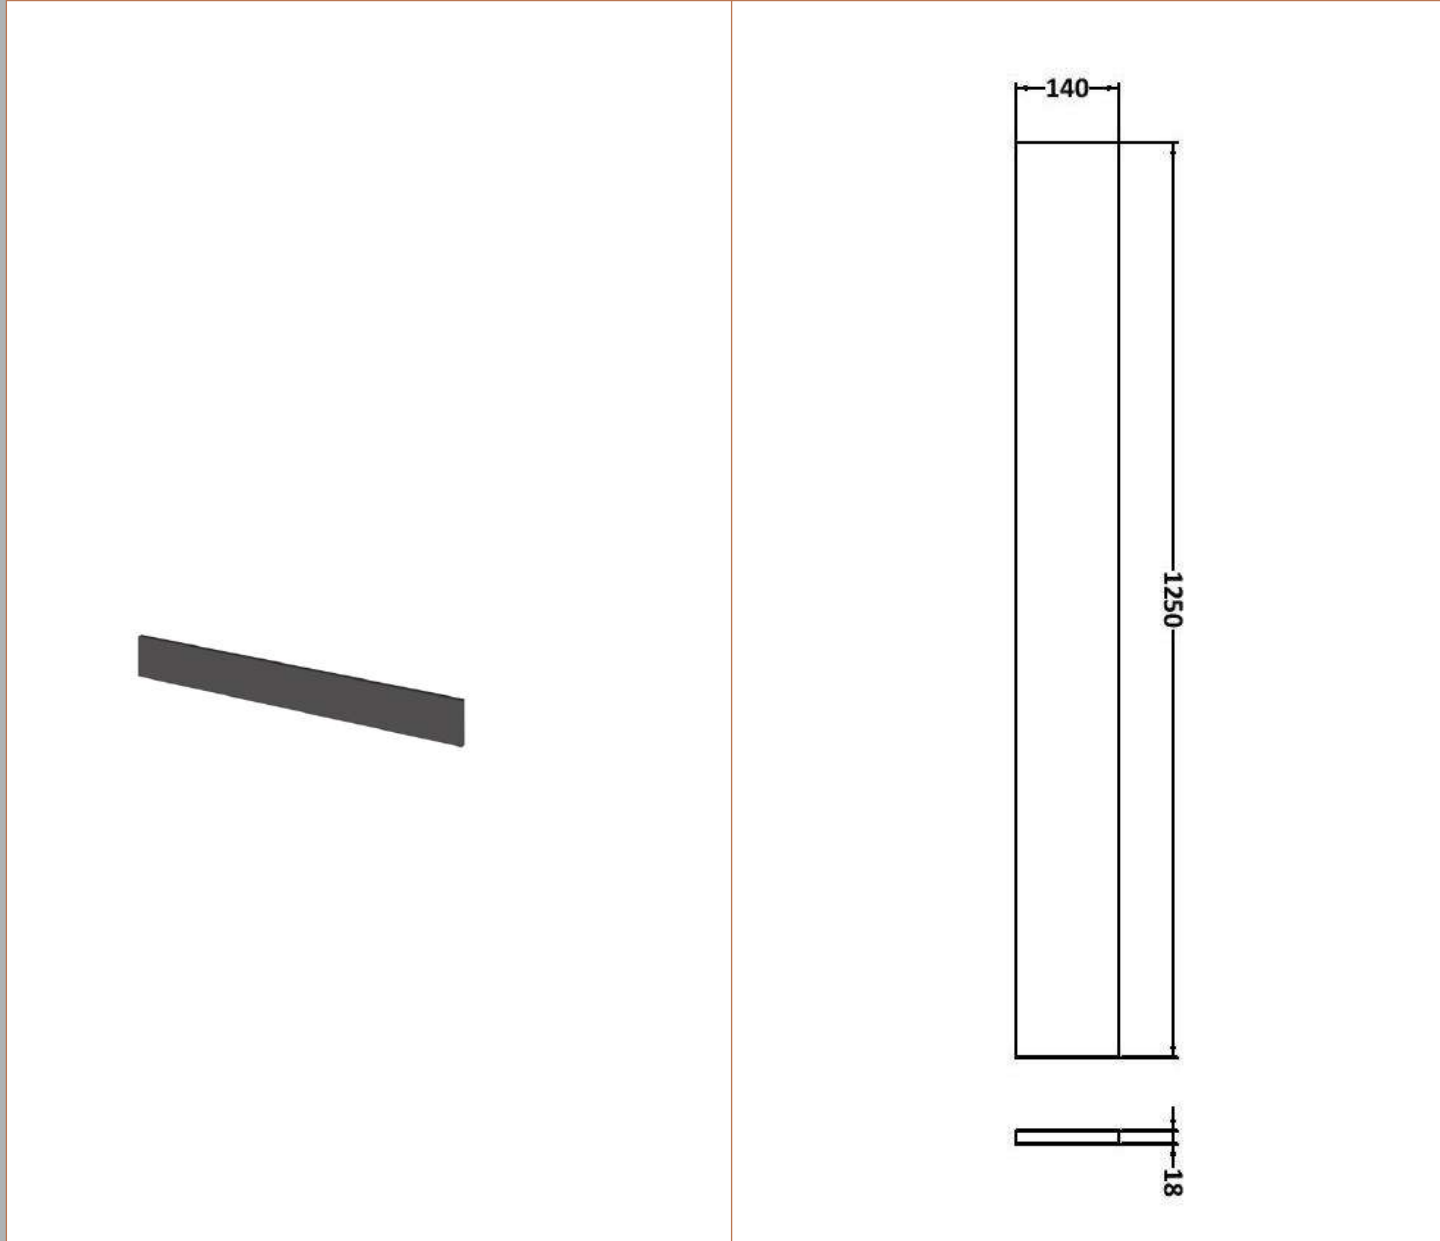

Sales Code: OFF991

Description: 1.25M Continuous Plinth (1250X140x18mm)

Product Dimensions

Height (mm):	1250
Width (mm):	145
Depth (mm):	18
Nett Weight (kg):	2

Packaging Dimensions

Height (mm):	20
Width (mm):	150
Depth (mm):	1260
Gross Weight (kg):	2

Packaging Data

Box Colour:	Brown Cardboard Box
Box Qty:	1
Label Size:	100 x 50
Label Colour:	White Label
Label Qty:	2

Outer Box Dimensions (If Applicable)

Height (mm):	
Width (mm):	
Depth (mm):	
Gross Weight (kg):	
Barcode:	5055275873724

Product Details

Country of Origin:	China
Fitting Instruction:	No
CE & UKCA:	N/A
FSC Certified Materials:	Yes
Colour:	Gloss Grey
Construction Method:	Not Applicable
Construction Type:	Flat-Pack
Cabinet Finish:	MFC Painted Gloss
Fascia Finish:	MFC Painted Gloss
Cabinet Thickness (mm):	
Fascia Thickness (mm):	18
Drawer Included:	Not Applicable
Drawer Type:	Not Applicable
No of Shelves:	Not Applicable
Hinge Type:	Not Applicable
Hinge Included:	Not Applicable
Adjustable Legs:	No
Fixings Included:	No
Handle Style:	Not Applicable
Waste Shroud:	Not Applicable
Handle Included:	Not Applicable
Handle Type:	Not Applicable