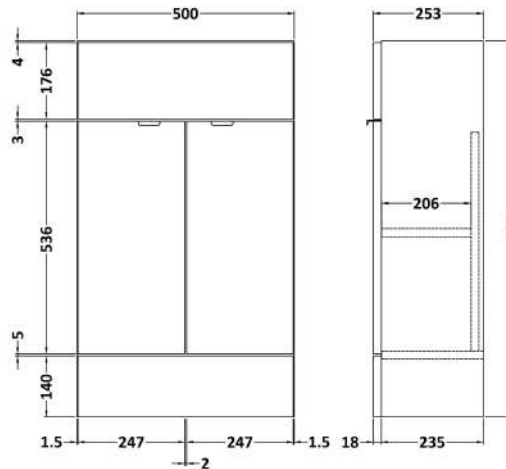

Sales Code: CBI949

Description: 1000 Square Semi Rec Vanity & Wc Unit Rh

Packaging Details

Barcode: 5056211890126

Sales Code: OFF905

Description: 500 Vanity Unit (255mm Deep)

Product Dimensions

Height (mm):	864
Width (mm):	500
Depth (mm):	255
Nett Weight (kg):	15

Packaging Dimensions

Height (mm):	290
Width (mm):	525
Depth (mm):	900
Gross Weight (kg):	15.5

Packaging Data

Box Colour:	Brown Cardboard Box
Box Qty:	1
Label Size:	100 x 50
Label Colour:	White Label
Label Qty:	2

Sales Code: OFF945

Description: 500 Wc Unit (255mm Deep)

Product Dimensions

Height (mm):	864
Width (mm):	500
Depth (mm):	255
Nett Weight (kg):	11.5

Packaging Dimensions

Height (mm):	290
Width (mm):	525
Depth (mm):	900
Gross Weight (kg):	12

Sales Code: PMB612R

Description: 1000 Square S/Recess Polymarble Basin Rh

Product Dimensions

Height (mm):	135
Width (mm):	1003
Depth (mm):	355
Nett Weight (kg):	15

Packaging Dimensions

Height (mm):	190
Width (mm):	420
Depth (mm):	1060
Gross Weight (kg):	15