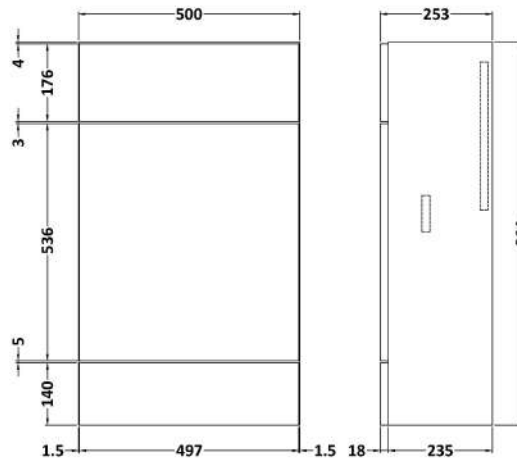

Packaging Dimensions

Height (mm):	290
Width (mm):	525
Depth (mm):	900
Gross Weight (kg):	15.5

Packaging Data

Box Colour:	Brown Cardboard Box
Box Qty:	1
Label Size:	100 x 50
Label Colour:	White Label
Label Qty:	2

Sales Code: OFF945

Description: 500 Wc Unit (255mm Deep)

Product Dimensions

Height (mm):	864
Width (mm):	500
Depth (mm):	255
Nett Weight (kg):	11.5

Packaging Dimensions

Height (mm):	290
Width (mm):	525
Depth (mm):	900
Gross Weight (kg):	12

Packaging Data

Box Colour:	Brown Cardboard Box
Box Qty:	1
Label Size:	100 x 50
Label Colour:	White Label
Label Qty:	2

Outer Box Dimensions (If Applicable)

Height (mm):	
Width (mm):	
Depth (mm):	
Gross Weight (kg):	
Barcode:	5055275873243

Product Dimensions

Height (mm):	1250
Width (mm):	145
Depth (mm):	18
Nett Weight (kg):	2

Packaging Dimensions

Height (mm):	20
Width (mm):	150
Depth (mm):	1260
Gross Weight (kg):	2

Packaging Data

Box Colour:	Brown Cardboard Box
Box Qty:	1
Label Size:	100 x 50
Label Colour:	White Label
Label Qty:	2