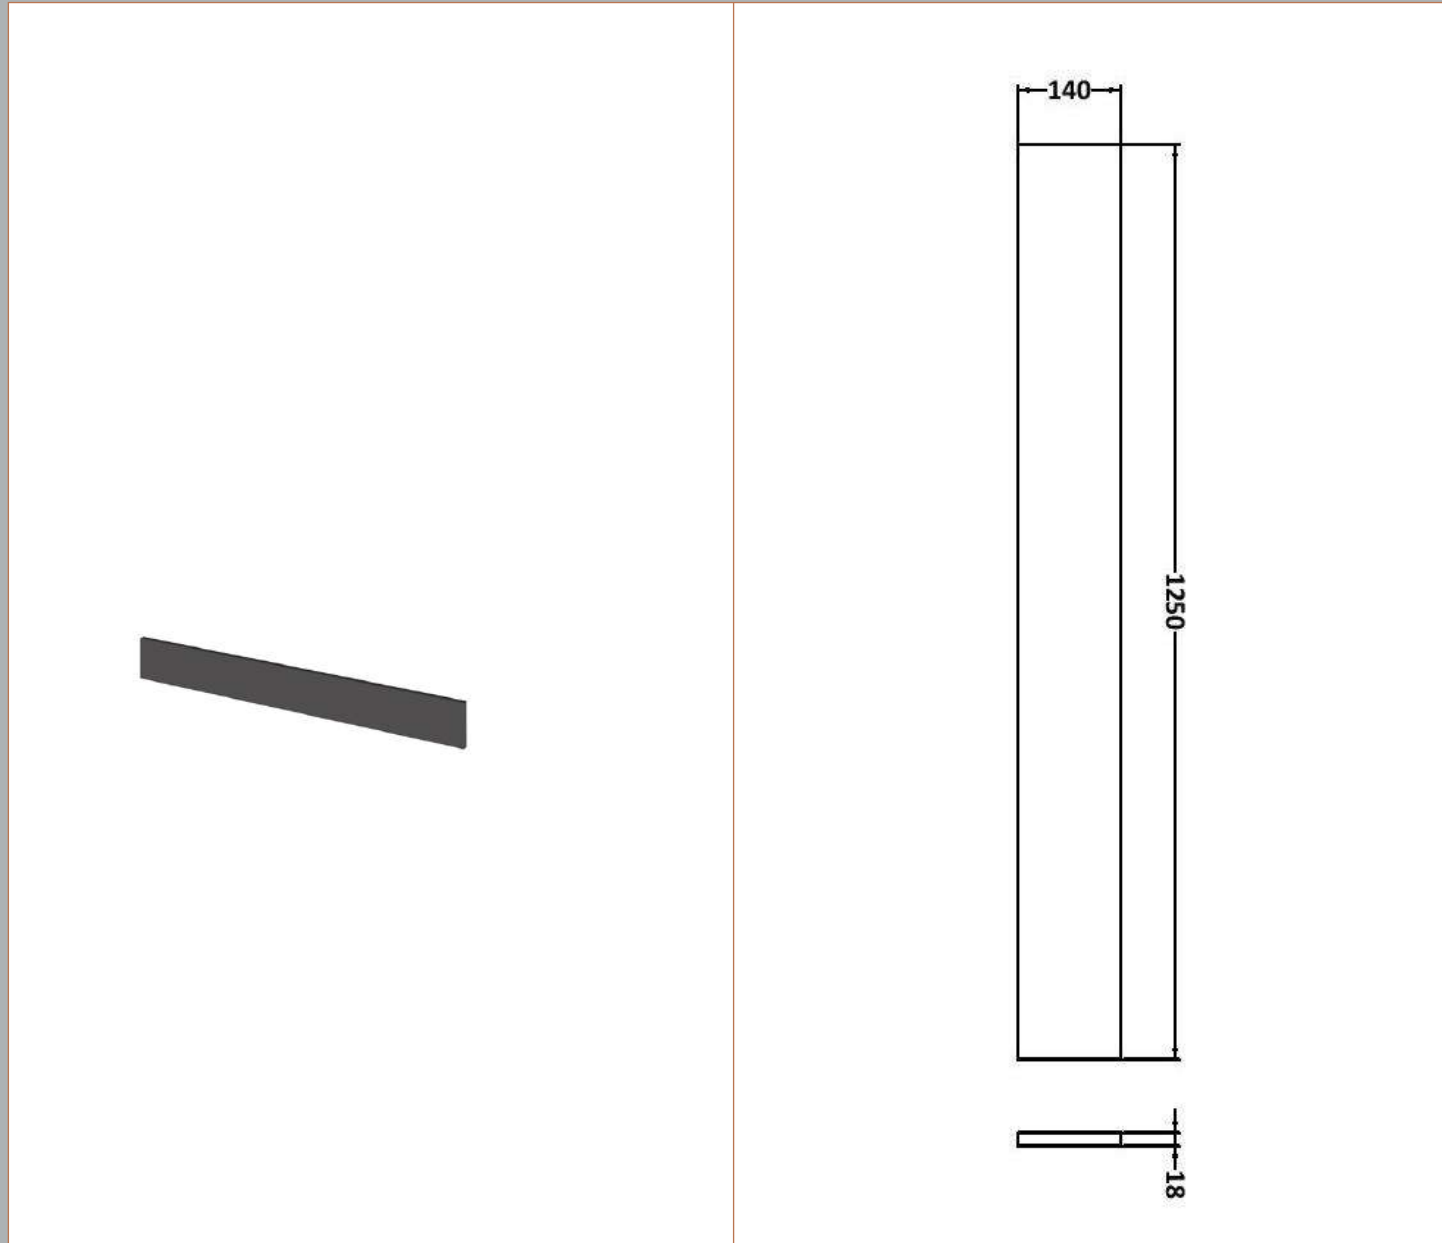

Sales Code: OFF991

Description: 1.25M Continuous Plinth (1250X140x18mm)

Product Dimensions

Height (mm):	1250
Width (mm):	145
Depth (mm):	18
Nett Weight (kg):	2

Packaging Dimensions

Height (mm):	20
Width (mm):	150
Depth (mm):	1260
Gross Weight (kg):	2

Packaging Data

Box Colour:	Brown Cardboard Box
Box Qty:	1
Label Size:	100 x 50
Label Colour:	White Label
Label Qty:	2

Outer Box Dimensions (If Applicable)

Height (mm):	
Width (mm):	
Depth (mm):	
Gross Weight (kg):	
Barcode:	5055275873724

Product Details

Country of Origin:	China
Fitting Instruction:	No
CE & UKCA:	N/A
FSC Certified Materials:	Yes
Colour:	Gloss Grey
Construction Method:	Not Applicable
Construction Type:	Flat-Pack
Cabinet Finish:	MFC Painted Gloss
Fascia Finish:	MFC Painted Gloss
Cabinet Thickness (mm):	
Fascia Thickness (mm):	18
Drawer Included:	Not Applicable
Drawer Type:	Not Applicable
No of Shelves:	Not Applicable
Hinge Type:	Not Applicable
Hinge Included:	Not Applicable
Adjustable Legs:	No
Fixings Included:	No
Handle Style:	Not Applicable
Waste Shroud:	Not Applicable
Handle Included:	Not Applicable
Handle Type:	Not Applicable