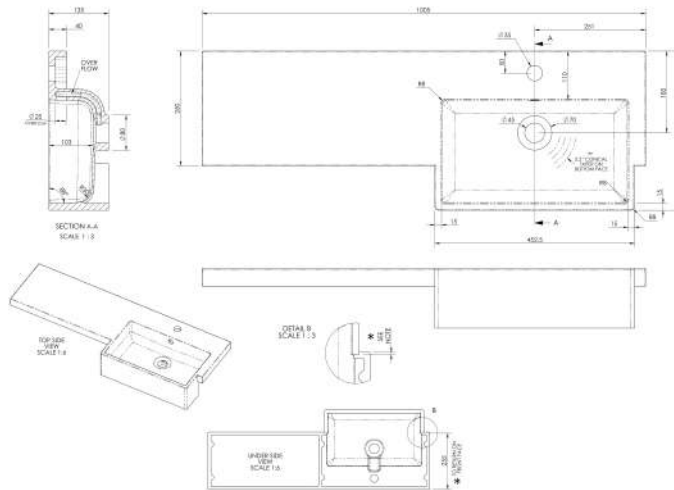

Packaging Dimensions

Height (mm):	290
Width (mm):	525
Depth (mm):	900
Gross Weight (kg):	15.5

Packaging Data

Box Colour:	Brown Cardboard Box
Box Qty:	1
Label Size:	100 x 50
Label Colour:	White Label
Label Qty:	2

Sales Code: OFF945

Description: 500 Wc Unit (255mm Deep)

Product Dimensions

Height (mm):	864
Width (mm):	500
Depth (mm):	255
Nett Weight (kg):	11.5

Packaging Dimensions

Height (mm):	290
Width (mm):	525
Depth (mm):	900
Gross Weight (kg):	12

Packaging Data

Box Colour:	Brown Cardboard Box
Box Qty:	1
Label Size:	100 x 50
Label Colour:	White Label
Label Qty:	2

Outer Box Dimensions (If Applicable)

Height (mm):	
Width (mm):	
Depth (mm):	
Gross Weight (kg):	
Barcode:	5055275873243

Sales Code: PMB612R

Description: 1000 Square S/Recess Polymarble Basin Rh

Product Dimensions

Height (mm):	135
Width (mm):	1003
Depth (mm):	355
Nett Weight (kg):	15

Packaging Dimensions

Height (mm):	190
Width (mm):	420
Depth (mm):	1060
Gross Weight (kg):	15