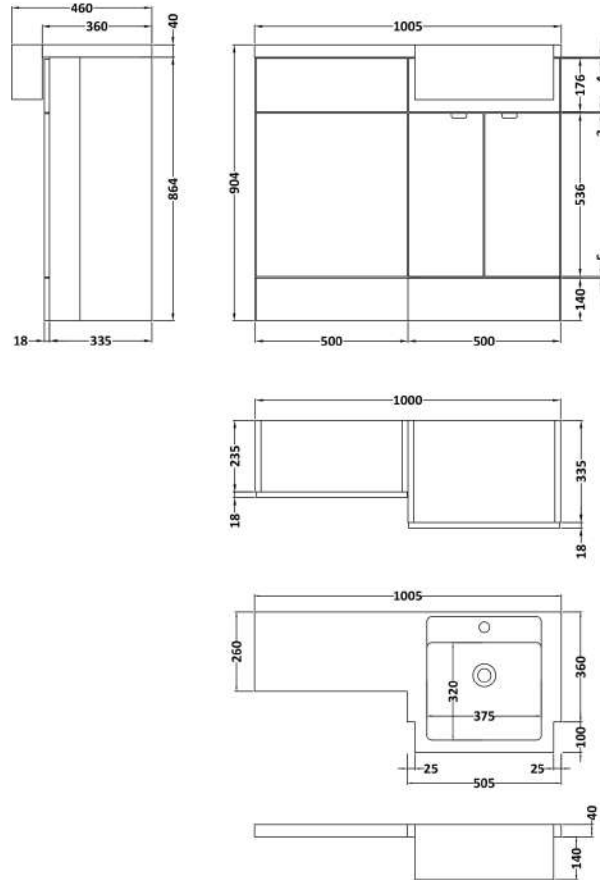

Sales Code: CBI949

Description: 1000 Square Semi Rec Vanity & Wc Unit Rh

Packaging Details

Barcode: 5056211890126

Sales Code: OFF905

Description: 500 Vanity Unit (255mm Deep)

Product Dimensions

Height (mm):	864
Width (mm):	500
Depth (mm):	255
Nett Weight (kg):	15

Packaging Dimensions

Height (mm):	290
Width (mm):	525
Depth (mm):	900
Gross Weight (kg):	15.5

Packaging Data

Box Colour:	Brown Cardboard Box
Box Qty:	1
Label Size:	100 x 50
Label Colour:	White Label
Label Qty:	2

Sales Code: OFF945

Description: 500 Wc Unit (255mm Deep)

Product Dimensions

Height (mm):	864
Width (mm):	500
Depth (mm):	255
Nett Weight (kg):	11.5

Packaging Dimensions

Height (mm):	290
Width (mm):	525
Depth (mm):	900
Gross Weight (kg):	12

Sales Code: PMB612R

Description: 1000 Square S/Recess Polymarble Basin Rh

Product Dimensions

Height (mm):	135
Width (mm):	1003
Depth (mm):	355
Nett Weight (kg):	15

Packaging Dimensions

Height (mm):	190
Width (mm):	420
Depth (mm):	1060
Gross Weight (kg):	15