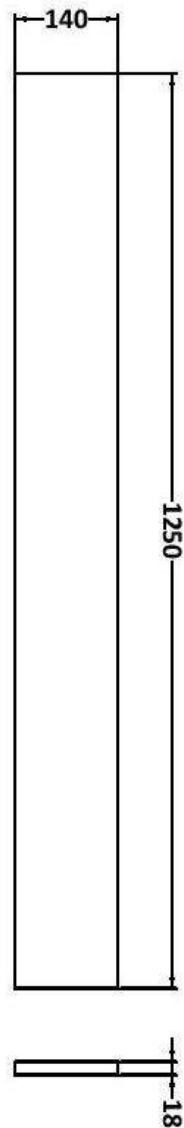

Sales Code: OFF991

Description: 1.25M Continuous Plinth (1250X140x18mm)

Product Dimensions

Height (mm):	1250
Width (mm):	145
Depth (mm):	18
Nett Weight (kg):	2

Packaging Dimensions

Height (mm):	20
Width (mm):	150
Depth (mm):	1260
Gross Weight (kg):	2

Packaging Data

Box Colour:	Brown Cardboard Box
Box Qty:	1
Label Size:	100 x 50
Label Colour:	White Label
Label Qty:	2

Outer Box Dimensions (If Applicable)

Height (mm):	
Width (mm):	
Depth (mm):	
Gross Weight (kg):	
Barcode:	5055275873724

Product Details

Country of Origin:	China
Fitting Instruction:	No
CE & UKCA:	N/A
FSC Certified Materials:	Yes
Colour:	Gloss Grey
Construction Method:	Not Applicable
Construction Type:	Flat-Pack
Cabinet Finish:	MFC Painted Gloss
Fascia Finish:	MFC Painted Gloss
Cabinet Thickness (mm):	
Fascia Thickness (mm):	18
Drawer Included:	Not Applicable
Drawer Type:	Not Applicable
No of Shelves:	Not Applicable
Hinge Type:	Not Applicable
Hinge Included:	Not Applicable
Adjustable Legs:	No
Fixings Included:	No
Handle Style:	Not Applicable
Waste Shroud:	Not Applicable
Handle Included:	Not Applicable
Handle Type:	Not Applicable