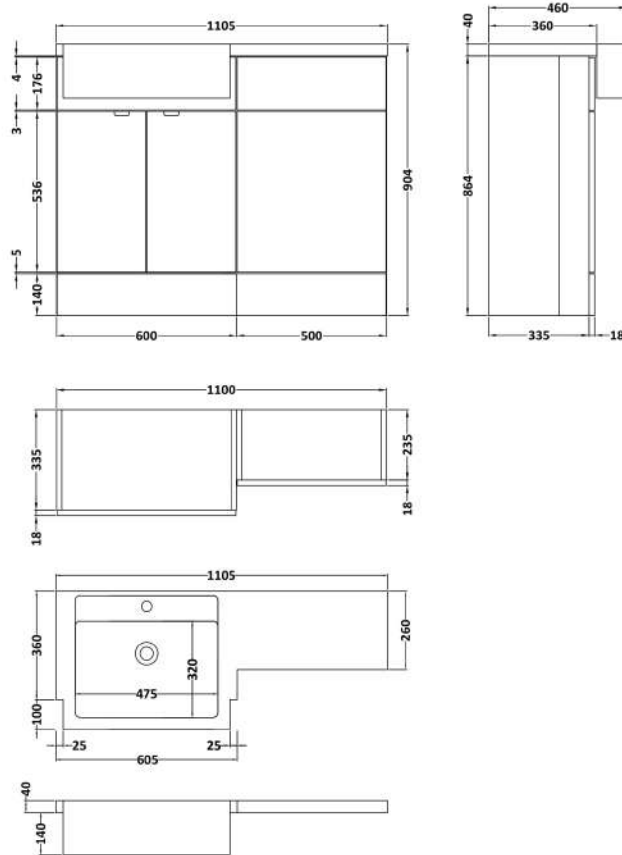

Sales Code: CBI950

Description: 1100 Square Semi Rec Vanity & Wc Unit Lh

Packaging Details

Barcode: 5056211890133