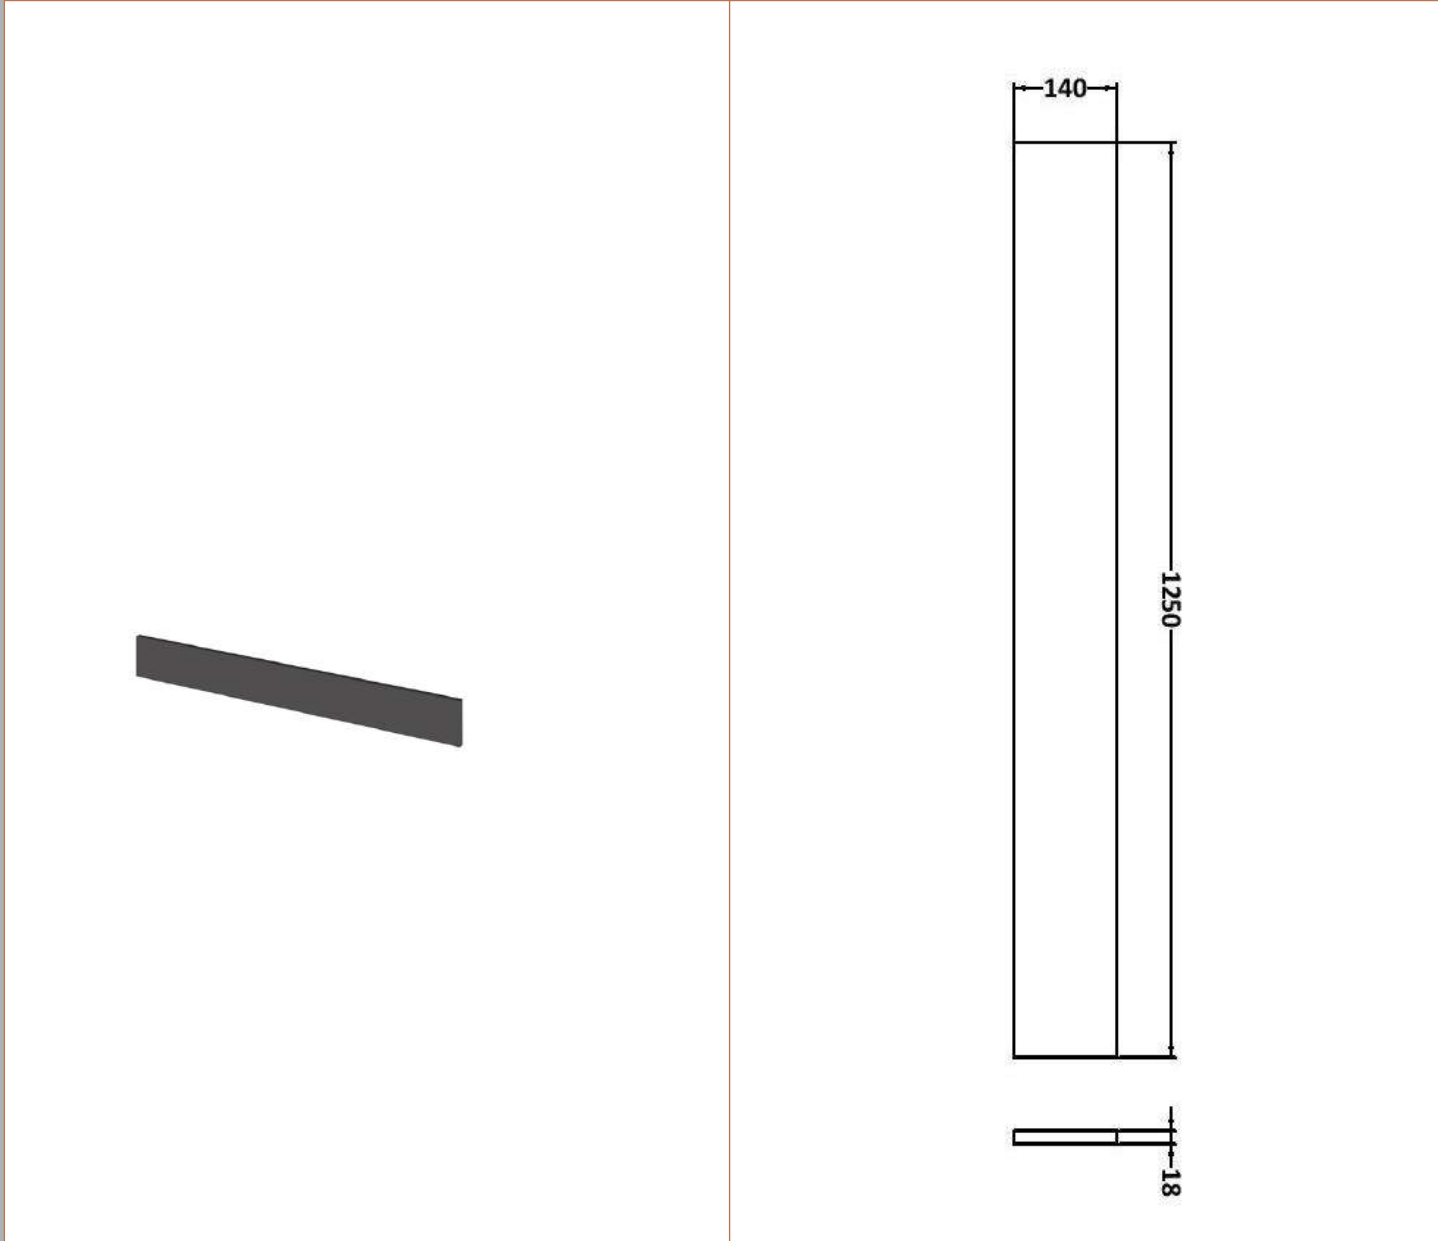

### Product Dimensions

Height (mm):	864
Width (mm):	600
Depth (mm):	255
Nett Weight (kg):	17

**Product Dimensions**

Height (mm):	1250
Width (mm):	145
Depth (mm):	18
Nett Weight (kg):	2

**Packaging Dimensions**

Height (mm):	20
Width (mm):	150
Depth (mm):	1260
Gross Weight (kg):	2

**Packaging Data**