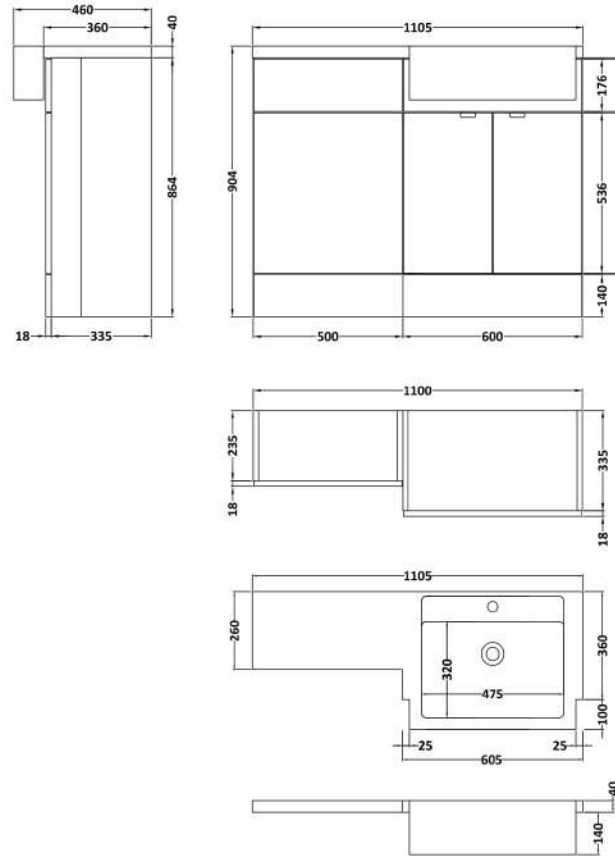

Sales Code: CBI951

Description: 1100 Square Semi Rec Vanity & Wc Unit Rh

Packaging Details

Barcode: 5056211890140