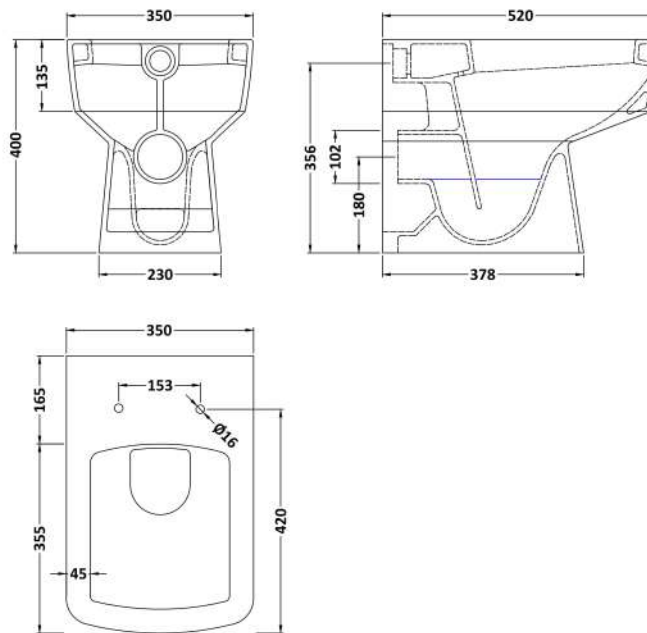

Length (mm):	435
Width (mm):	358
Height (mm):	53
Nett Weight (kg):	2.12

Packaging Dimensions

Length (mm):	460
Width (mm):	380
Height (mm):	60
Gross Weight (kg):	2.67

Packaging Data

Box Colour:	White Cardboard Box - Printed
Box Qty:	1
Label Size:	100 x 50
Label Colour:	Not Applicable
Label Qty:	

Outer Box Dimensions (If Applicable)

Length (mm):	470
Width (mm):	280
Height (mm):	390
Gross Weight (kg):	14
Barcode:	5060272825744

Product Details

Country of Origin:	China
Fitting Instruction:	No
CE & UKCA:	Not Applicable
Product Material:	Urea
Seat Type:	D Shape
Seat Function:	Soft Close
Hinge Centres (Min):	115
Hinge Centres (Max):	
Hinge Material:	Stainless Steel Nylon
Colour/Finish:	White
Fixing Method:	Quick Release

Sales Code: NCH106B

Description: Square Btw Pan Only

Product Dimensions

Height (mm):	400
Width (mm):	350
Depth (mm):	520
Nett Weight (kg):	24.5

Packaging Dimensions

Height (mm):	410
Width (mm):	365
Depth (mm):	545
Gross Weight (kg):	25

Packaging Data

Box Colour:	Brown Cardboard Box - Printed
Box Qty:	1
Label Size:	100 x 50
Label Colour:	Not Applicable
Label Qty:	0

Outer Box Dimensions (If Applicable)

Height (mm):	
Width (mm):	
Depth (mm):	
Gross Weight (kg):	
Barcode:	5055369029112