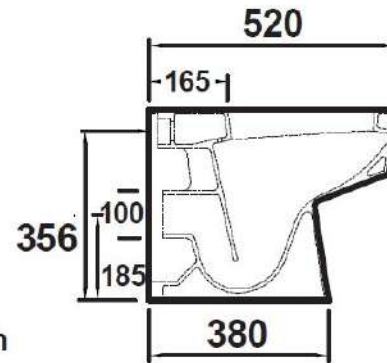

Sales Code: Cbl006

Description: Bliss Btw Pan & Seat

NCH106
BTW Pan

Packaging Details

Barcode: 5060272826123

Sales Code: NCH198

Description: Luxury Square Seat Sc, Qr, Top Fix

Product Dimensions

Length (mm):	435
Width (mm):	358
Height (mm):	53
Nett Weight (kg):	2.12

Packaging Dimensions

Length (mm):	460
Width (mm):	380
Height (mm):	60
Gross Weight (kg):	2.67

Packaging Data

Box Colour:	White Cardboard Box - Printed
Box Qty:	1
Label Size:	100 x 50
Label Colour:	Not Applicable
Label Qty:	

Outer Box Dimensions (If Applicable)

Length (mm):	470
Width (mm):	280
Height (mm):	390
Gross Weight (kg):	14
Barcode:	5060272825744

Product Details

Country of Origin:	China
Fitting Instruction:	No
CE & UKCA:	Not Applicable
Product Material:	Urea
Seat Type:	D Shape
Seat Function:	Soft Close
Hinge Centres (Min):	115
Hinge Centres (Max):	
Hinge Material:	Stainless Steel Nylon
Colour/Finish:	White
Fixing Method:	Quick Release

Sales Code: NCH106B

Description: Square Btw Pan Only

Product Dimensions

Height (mm):	400
Width (mm):	350
Depth (mm):	520
Nett Weight (kg):	24.5

Packaging Dimensions

Height (mm):	410
Width (mm):	365
Depth (mm):	545
Gross Weight (kg):	25