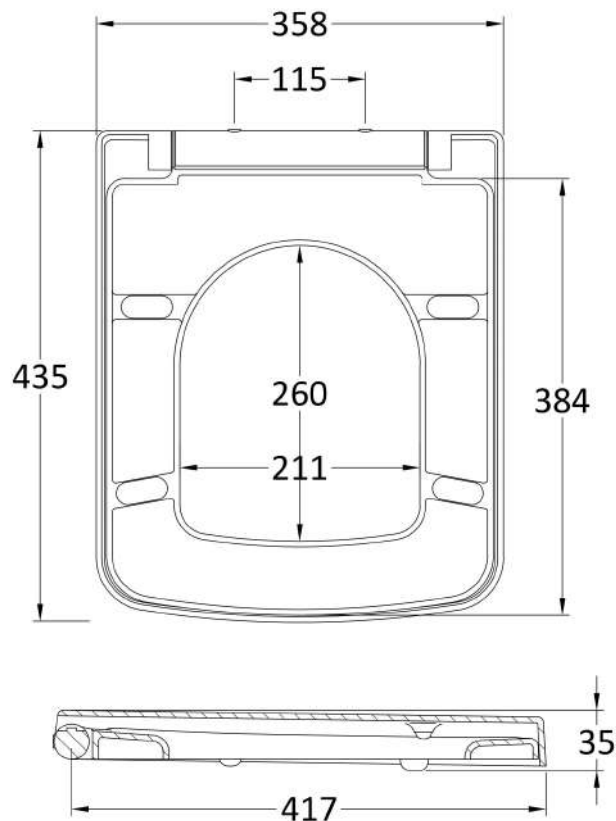

Sales Code: Cbl006

Description: Bliss Btw Pan & Seat

NCH106
BTW Pan

Packaging Details

Barcode: 5060272826123

Sales Code: NCH198

Description: Luxury Square Seat Sc, Qr, Top Fix

Product Dimensions

Length (mm):	435
Width (mm):	358
Height (mm):	53
Nett Weight (kg):	2.12

Packaging Dimensions

Length (mm):	460
Width (mm):	380
Height (mm):	60
Gross Weight (kg):	2.67

Packaging Data

Box Colour:	White Cardboard Box - Printed
Box Qty:	1
Label Size:	100 x 50
Label Colour:	Not Applicable
Label Qty:	

Outer Box Dimensions (If Applicable)

Length (mm):	470
Width (mm):	280
Height (mm):	390
Gross Weight (kg):	14
Barcode:	5060272825744

Product Details

Country of Origin:	China
Fitting Instruction:	No
CE & UKCA:	Not Applicable
Product Material:	Urea
Seat Type:	D Shape
Seat Function:	Soft Close
Hinge Centres (Min):	115
Hinge Centres (Max):	
Hinge Material:	Stainless Steel Nylon
Colour/Finish:	White
Fixing Method:	Quick Release

Sales Code: NCH106B

Description: Square Btw Pan Only

Product Dimensions

Height (mm):	400
Width (mm):	350
Depth (mm):	520
Nett Weight (kg):	24.5

Packaging Dimensions

Height (mm):	410
Width (mm):	365
Depth (mm):	545
Gross Weight (kg):	25