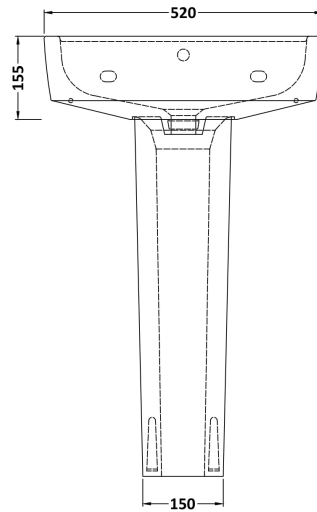

Sales Code: Cbl009

Description: Bliss 520mm Basin & Pedestal

Packaging Details

Barcode: 5055275867754

Sales Code: NCH103

Description: Esq Square Pedestal

Product Dimensions

| | |
|-------------------|-----|
| Height (mm): | 670 |
| Width (mm): | 180 |
| Depth (mm): | 155 |
| Nett Weight (kg): | 10 |

Packaging Dimensions

| | |
|--------------------|------|
| Height (mm): | 180 |
| Width (mm): | 695 |
| Depth (mm): | 205 |
| Gross Weight (kg): | 10.5 |

Packaging Data

| | |
|---------------|-------------------------------|
| Box Colour: | Brown Cardboard Box - Printed |
| Box Qty: | 1 |
| Label Size: | 100 x 50 |
| Label Colour: | Not Applicable |
| Label Qty: | 0 |

Outer Box Dimensions (If Applicable)

| | |
|--------------------|---------------|
| Height (mm): | |
| Width (mm): | |
| Depth (mm): | |
| Gross Weight (kg): | |
| Barcode: | 5055369022526 |

Product Details

Sales Code: NCH105

Description: Esq Square 520mm Basin 1T/H

Product Dimensions

| | |
|-------------------|------|
| Height (mm): | 183 |
| Width (mm): | 520 |
| Depth (mm): | 420 |
| Nett Weight (kg): | 15.8 |