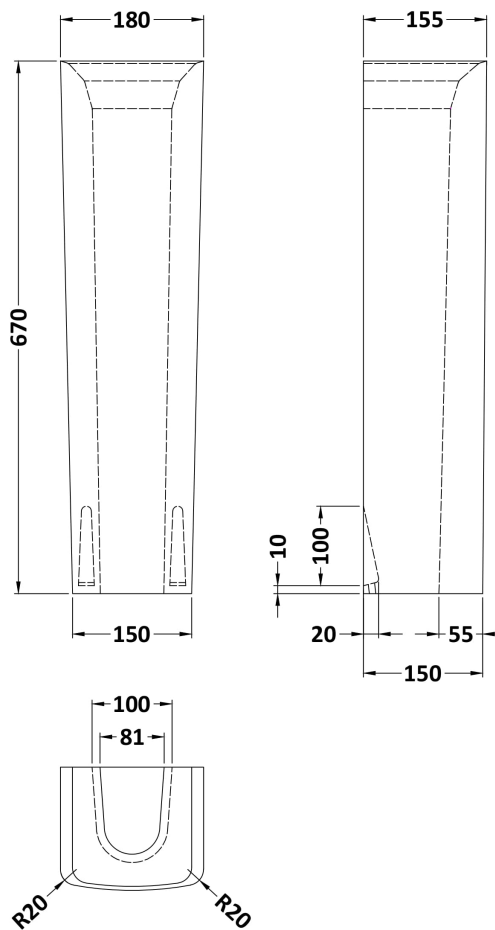

Sales Code: Cbl009

Description: Bliss 520mm Basin & Pedestal

Packaging Details

Barcode: 5055275867754

Sales Code: NCH103

Description: Esq Square Pedestal

Product Dimensions

| | |
|-------------------|-----|
| Height (mm): | 670 |
| Width (mm): | 180 |
| Depth (mm): | 155 |
| Nett Weight (kg): | 10 |

Packaging Dimensions

| | |
|--------------------|------|
| Height (mm): | 180 |
| Width (mm): | 695 |
| Depth (mm): | 205 |
| Gross Weight (kg): | 10.5 |

Packaging Data

| | |
|---------------|-------------------------------|
| Box Colour: | Brown Cardboard Box - Printed |
| Box Qty: | 1 |
| Label Size: | 100 x 50 |
| Label Colour: | Not Applicable |
| Label Qty: | 0 |

Outer Box Dimensions (If Applicable)

| | |
|--------------------|---------------|
| Height (mm): | |
| Width (mm): | |
| Depth (mm): | |
| Gross Weight (kg): | |
| Barcode: | 5055369022526 |

Product Details

Sales Code: NCH105

Description: Esq Square 520mm Basin 1T/H

Product Dimensions

| | |
|-------------------|------|
| Height (mm): | 183 |
| Width (mm): | 520 |
| Depth (mm): | 420 |
| Nett Weight (kg): | 15.8 |