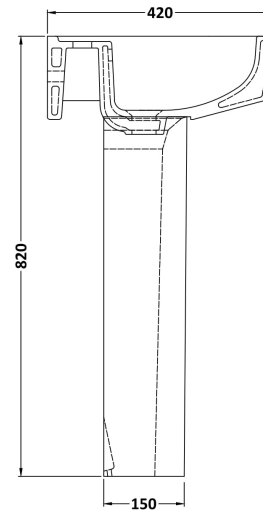

Sales Code: Cbl009

Description: Bliss 520mm Basin & Pedestal

Packaging Details

Barcode: 5055275867754

Sales Code: NCH103

Description: Esq Square Pedestal

Product Dimensions

| | |
|-------------------|-----|
| Height (mm): | 670 |
| Width (mm): | 180 |
| Depth (mm): | 155 |
| Nett Weight (kg): | 10 |

Packaging Dimensions

| | |
|--------------------|------|
| Height (mm): | 180 |
| Width (mm): | 695 |
| Depth (mm): | 205 |
| Gross Weight (kg): | 10.5 |

Packaging Data

| | |
|---------------|-------------------------------|
| Box Colour: | Brown Cardboard Box - Printed |
| Box Qty: | 1 |
| Label Size: | 100 x 50 |
| Label Colour: | Not Applicable |
| Label Qty: | 0 |

Outer Box Dimensions (If Applicable)

| | |
|--------------------|---------------|
| Height (mm): | |
| Width (mm): | |
| Depth (mm): | |
| Gross Weight (kg): | |
| Barcode: | 5055369022526 |

Product Details

Sales Code: NCH105

Description: Esq Square 520mm Basin 1T/H

Product Dimensions

| | |
|-------------------|------|
| Height (mm): | 183 |
| Width (mm): | 520 |
| Depth (mm): | 420 |
| Nett Weight (kg): | 15.8 |