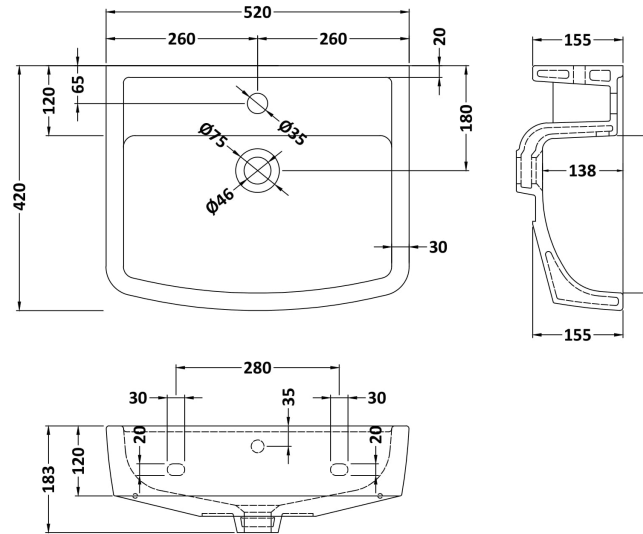

Sales Code: Cbl009

Description: Bliss 520mm Basin & Pedestal

Packaging Details

Barcode: 5055275867754

Sales Code: NCH103

Description: Esq Square Pedestal

Product Dimensions

| | |
|-------------------|-----|
| Height (mm): | 670 |
| Width (mm): | 180 |
| Depth (mm): | 155 |
| Nett Weight (kg): | 10 |

Outer Box Dimensions (If Applicable)

| | |
|--------------------|---------------|
| Height (mm): | |
| Width (mm): | |
| Depth (mm): | |
| Gross Weight (kg): | |
| Barcode: | 5055369022526 |

Product Details

Sales Code: NCH105

Description: Esq Square 520mm Basin 1T/H

Product Dimensions

| | |
|-------------------|------|
| Height (mm): | 183 |
| Width (mm): | 520 |
| Depth (mm): | 420 |
| Nett Weight (kg): | 15.8 |

Outer Box Dimensions (If Applicable)

| | |
|--------------------|---------------|
| Height (mm): | |
| Width (mm): | |
| Depth (mm): | |
| Gross Weight (kg): | |
| Barcode: | 5060272826093 |

Product Details