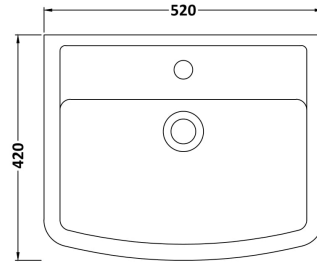

Sales Code: Cbl009

Description: Bliss 520mm Basin & Pedestal

Packaging Details

Barcode: 5055275867754

Sales Code: NCH103

Description: Esq Square Pedestal

Product Dimensions

| | |
|-------------------|-----|
| Height (mm): | 670 |
| Width (mm): | 180 |
| Depth (mm): | 155 |
| Nett Weight (kg): | 10 |

Packaging Dimensions

| | |
|--------------------|------|
| Height (mm): | 180 |
| Width (mm): | 695 |
| Depth (mm): | 205 |
| Gross Weight (kg): | 10.5 |

Packaging Data

| | |
|---------------|-------------------------------|
| Box Colour: | Brown Cardboard Box - Printed |
| Box Qty: | 1 |
| Label Size: | 100 x 50 |
| Label Colour: | Not Applicable |
| Label Qty: | 0 |

Outer Box Dimensions (If Applicable)

| | |
|--------------------|---------------|
| Height (mm): | |
| Width (mm): | |
| Depth (mm): | |
| Gross Weight (kg): | |
| Barcode: | 5055369022526 |

Product Details

Outer Box Dimensions (If Applicable)

| | |
|--------------------|---------------|
| Height (mm): | |
| Width (mm): | |
| Depth (mm): | |
| Gross Weight (kg): | |
| Barcode: | 5060272826093 |

Product Details