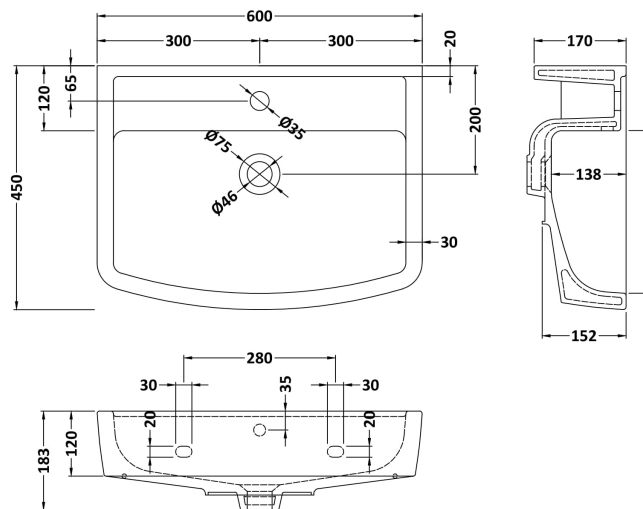

Sales Code: Cbl010

Description: Bliss 600mm Basin & Pedestal

Packaging Details

Barcode: 5055275867761

Sales Code: NCH102

Description: Esq Square 600mm Basin 1T/H

Product Dimensions

Height (mm):	183
Width (mm):	600
Depth (mm):	450
Nett Weight (kg):	16.6

Packaging Dimensions

Height (mm):	205
Width (mm):	615
Depth (mm):	475
Gross Weight (kg):	17.3

Packaging Data

Box Colour:	Brown Cardboard Box - Printed
Box Qty:	1
Label Size:	100 x 50
Label Colour:	Not Applicable
Label Qty:	0

Outer Box Dimensions (If Applicable)

Height (mm):	
Width (mm):	
Depth (mm):	
Gross Weight (kg):	
Barcode:	5055275828823

Product Details

Country of Origin:	China
Fitting Instruction:	No
Certification:	CE: No WRAS: N/A WRAS No: N/A
Product Material:	Vitreous China
Fixing Supplied:	No

Sales Code: NCH103

Description: Esq Square Pedestal

Product Dimensions

Height (mm):	670
Width (mm):	180
Depth (mm):	155
Nett Weight (kg):	10

Packaging Dimensions

Height (mm):	180
Width (mm):	695
Depth (mm):	205
Gross Weight (kg):	10.5