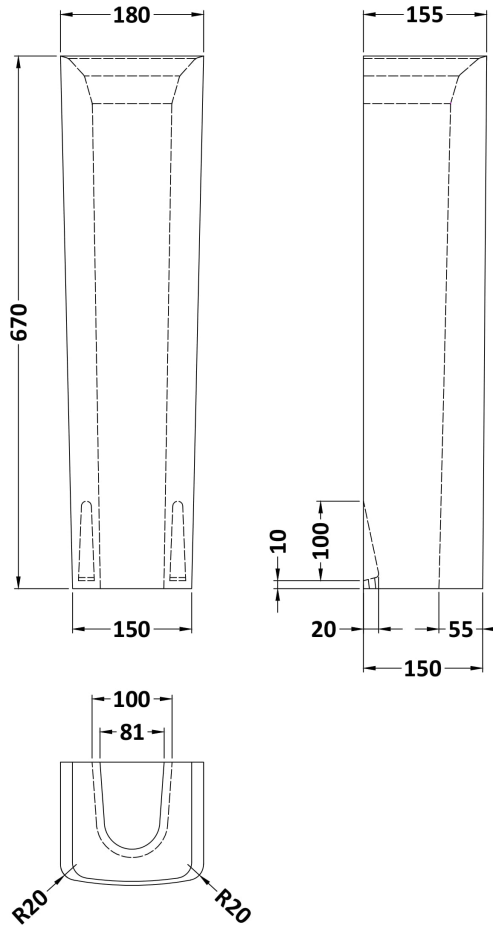

Sales Code: Cbl010

Description: Bliss 600mm Basin & Pedestal

Packaging Details

Barcode: 5055275867761

Sales Code: NCH102

Description: Esq Square 600mm Basin 1T/H

Product Dimensions

Height (mm):	183
Width (mm):	600
Depth (mm):	450
Nett Weight (kg):	16.6

Packaging Dimensions

Height (mm):	205
Width (mm):	615
Depth (mm):	475
Gross Weight (kg):	17.3

Packaging Data

Box Colour:	Brown Cardboard Box - Printed
Box Qty:	1
Label Size:	100 x 50
Label Colour:	Not Applicable
Label Qty:	0

Outer Box Dimensions (If Applicable)

Height (mm):	
Width (mm):	
Depth (mm):	
Gross Weight (kg):	
Barcode:	5055275828823

Product Details

Country of Origin:	China
Fitting Instruction:	No
Certification:	CE: No WRAS: N/A WRAS No: N/A
Product Material:	Vitreous China
Fixing Supplied:	No

Sales Code: NCH103

Description: Esq Square Pedestal

Product Dimensions

Height (mm):	670
Width (mm):	180
Depth (mm):	155
Nett Weight (kg):	10

Packaging Dimensions

Height (mm):	180
Width (mm):	695
Depth (mm):	205
Gross Weight (kg):	10.5