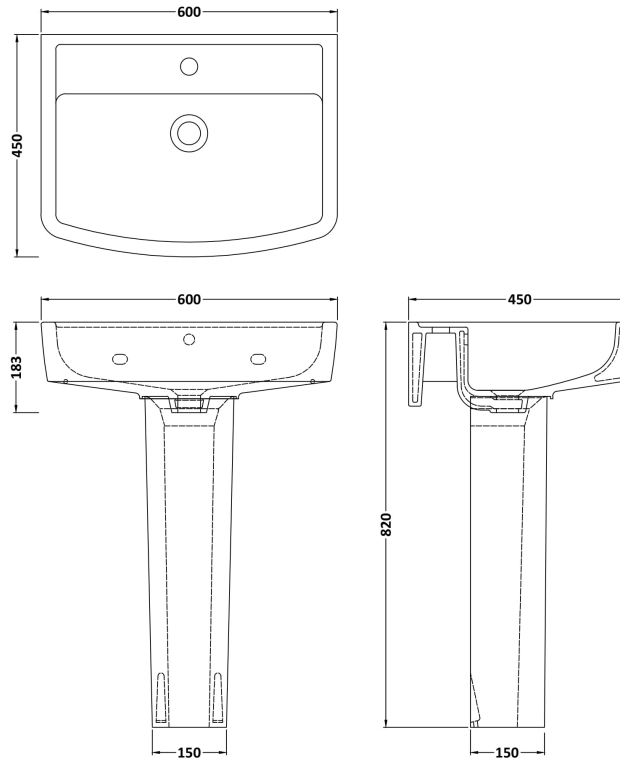

Sales Code: Cbl010

Description: Bliss 600mm Basin & Pedestal

Packaging Details

Barcode: 5055275867761

Sales Code: NCH102

Description: Esq Square 600mm Basin 1T/H

Product Dimensions

Height (mm):	183
Width (mm):	600
Depth (mm):	450
Nett Weight (kg):	16.6

Packaging Dimensions

Height (mm):	205
Width (mm):	615
Depth (mm):	475
Gross Weight (kg):	17.3

Packaging Data

Box Colour:	Brown Cardboard Box - Printed
Box Qty:	1
Label Size:	100 x 50
Label Colour:	Not Applicable
Label Qty:	0

Outer Box Dimensions (If Applicable)

Height (mm):	
Width (mm):	
Depth (mm):	
Gross Weight (kg):	
Barcode:	5055275828823

Product Details

Country of Origin:	China
Fitting Instruction:	No
Certification:	CE: No WRAS: N/A WRAS No: N/A
Product Material:	Vitreous China
Fixing Supplied:	No

Sales Code: NCH103

Description: Esq Square Pedestal

Product Dimensions

Height (mm):	670
Width (mm):	180
Depth (mm):	155
Nett Weight (kg):	10

Packaging Dimensions

Height (mm):	180
Width (mm):	695
Depth (mm):	205
Gross Weight (kg):	10.5