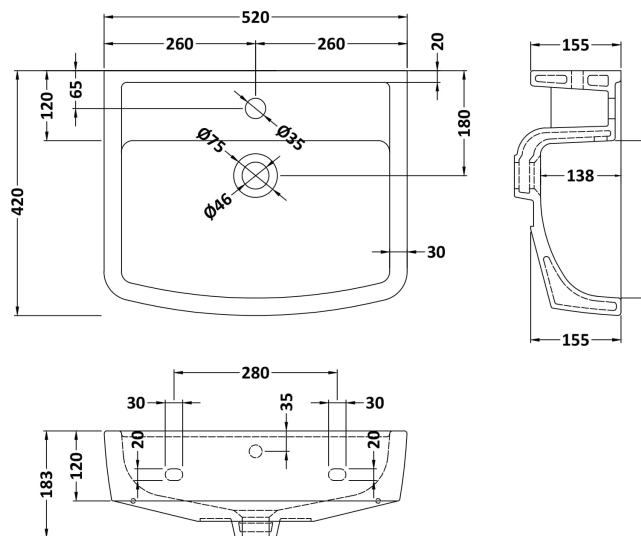

### Product Dimensions

Height (mm):	183
Width (mm):	520
Depth (mm):	420
Nett Weight (kg):	15.8

### Packaging Dimensions

Height (mm):	205
Width (mm):	530
Depth (mm):	440
Gross Weight (kg):	16

### Outer Box Dimensions (If Applicable)

Height (mm):	
Width (mm):	
Depth (mm):	
Gross Weight (kg):	
Barcode:	5060272826093

**Product Dimensions**

Height (mm):	300
Width (mm):	197
Depth (mm):	260
Nett Weight (kg):	7.6

**Packaging Dimensions**

Height (mm):	315
Width (mm):	220
Depth (mm):	275
Gross Weight (kg):	7.8

**Packaging Data**