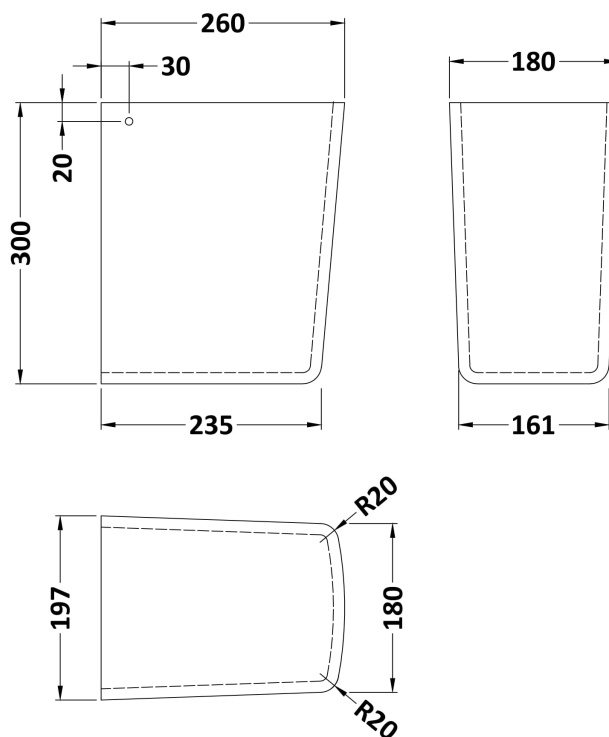

### Product Dimensions

Height (mm):	183
Width (mm):	520
Depth (mm):	420
Nett Weight (kg):	15.8

### Packaging Dimensions

Height (mm):	205
Width (mm):	530
Depth (mm):	440
Gross Weight (kg):	16

### Outer Box Dimensions (If Applicable)

Height (mm):	
Width (mm):	
Depth (mm):	
Gross Weight (kg):	
Barcode:	5060272826093

**Product Dimensions**

Height (mm):	300
Width (mm):	197
Depth (mm):	260
Nett Weight (kg):	7.6

**Packaging Dimensions**

Height (mm):	315
Width (mm):	220
Depth (mm):	275
Gross Weight (kg):	7.8

**Packaging Data**