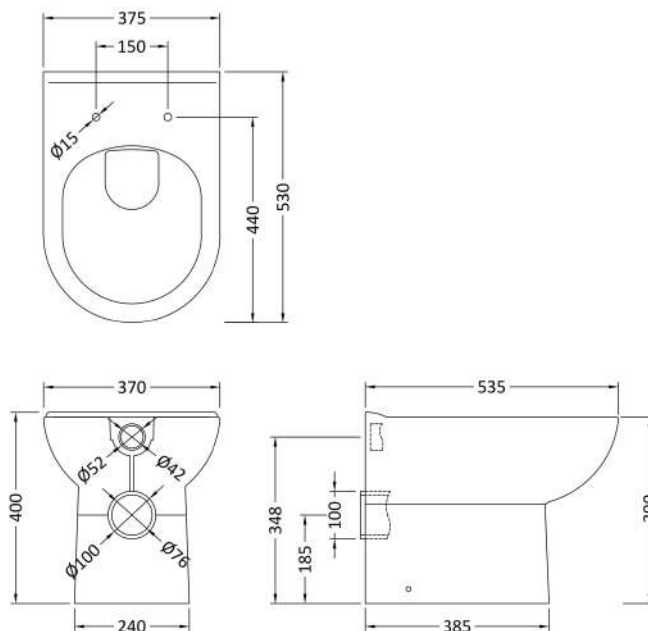

Sales Code: Cbw001

Description: Linton Back To Wall Pan And Seat

Packaging Details

Barcode: 5055275895788

Sales Code: BTW005

Description: Lawton Back To Wall Pan

Product Dimensions

Height (mm):	400
Width (mm):	375
Depth (mm):	535
Nett Weight (kg):	22.1

Packaging Dimensions

Height (mm):	420
Width (mm):	395
Depth (mm):	540
Gross Weight (kg):	22.6

Packaging Data

Box Colour:	Brown Cardboard Box - Printed
Box Qty:	1
Label Size:	100 x 50
Label Colour:	Not Applicable
Label Qty:	2

Outer Box Dimensions (If Applicable)

Height (mm):	
Width (mm):	
Depth (mm):	
Gross Weight (kg):	
Barcode:	5055369032907

Product Details

Country of Origin:	China
Fitting Instruction:	No
Certification: CE & UKCA:	Yes WRAS: N/A WRAS No: N/A
Product Material:	Vitreous China
Fixing Supplied:	No

Sales Code: NTS002

Description: Standard D Shape Seat, Sc, Top Fix

Product Dimensions

Length (mm):	465
Width (mm):	367
Height (mm):	61
Nett Weight (kg):	1.84

Packaging Dimensions

Length (mm):	465
Width (mm):	380
Height (mm):	55
Gross Weight (kg):	2.02