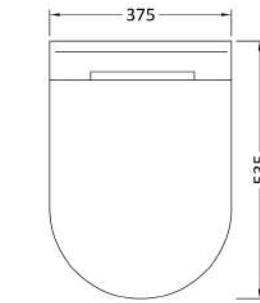

Sales Code: Cbw001

Description: Linton Back To Wall Pan And Seat

Packaging Details

Barcode: 5055275895788

Sales Code: BTW005

Description: Lawton Back To Wall Pan

Product Dimensions

Height (mm):	400
Width (mm):	375
Depth (mm):	535
Nett Weight (kg):	22.1

Packaging Dimensions

Height (mm):	420
Width (mm):	395
Depth (mm):	540
Gross Weight (kg):	22.6

Packaging Data

Box Colour:	Brown Cardboard Box - Printed
Box Qty:	1
Label Size:	100 x 50
Label Colour:	Not Applicable
Label Qty:	2

Outer Box Dimensions (If Applicable)

Height (mm):	
Width (mm):	
Depth (mm):	
Gross Weight (kg):	
Barcode:	5055369032907

Product Details

Country of Origin:	China
Fitting Instruction:	No
Certification: CE & UKCA:	Yes WRAS: N/A WRAS No: N/A
Product Material:	Vitreous China
Fixing Supplied:	No

Sales Code: NTS002

Description: Standard D Shape Seat, Sc, Top Fix

Product Dimensions

Length (mm):	465
Width (mm):	367
Height (mm):	61
Nett Weight (kg):	1.84

Packaging Dimensions

Length (mm):	465
Width (mm):	380
Height (mm):	55
Gross Weight (kg):	2.02