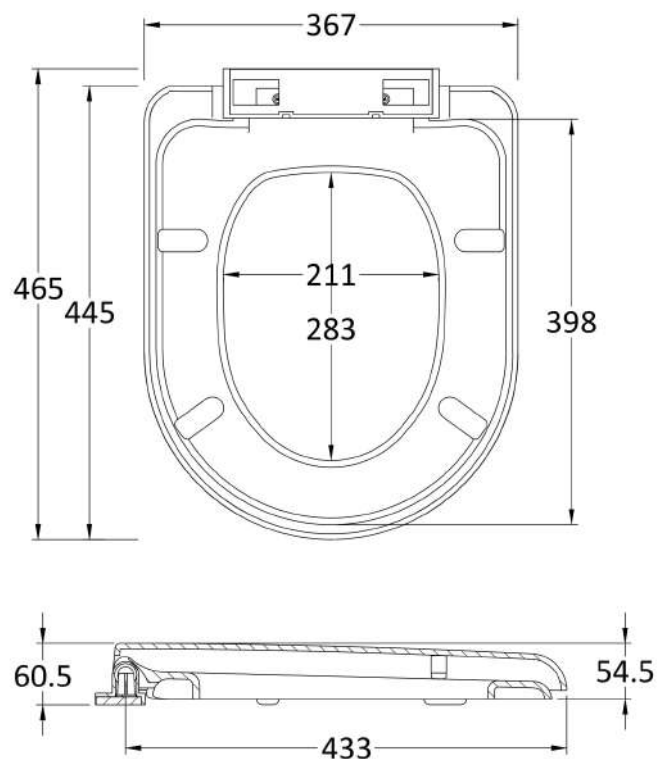

Packaging Dimensions

Height (mm):	420
Width (mm):	395
Depth (mm):	540
Gross Weight (kg):	22.6

Packaging Data

Box Colour:	Brown Cardboard Box - Printed
Box Qty:	1
Label Size:	100 x 50
Label Colour:	Not Applicable
Label Qty:	2

Outer Box Dimensions (If Applicable)

Height (mm):	
Width (mm):	
Depth (mm):	
Gross Weight (kg):	
Barcode:	5055369032907

Product Details

Country of Origin:	China
Fitting Instruction:	No
Certification: CE & UKCA:	Yes WRAS: N/A WRAS No: N/A
Product Material:	Vitreous China
Fixing Supplied:	No

Basins: Tap Hole: Not Applicable Chain Stay Hole: Not Applicable
Template: Not Applicable Waste Type Req: Not Applicable
Overflow Inc: Not Applicable Overflow Cover: Not Applicable
Inner Bowl Depth (mm): N/A

Sales Code: NTS002

Description: Standard D Shape Seat, Sc, Top Fix

Product Dimensions

Length (mm):	465
Width (mm):	367
Height (mm):	61
Nett Weight (kg):	1.84

Packaging Dimensions

Length (mm):	465
Width (mm):	380
Height (mm):	55
Gross Weight (kg):	2.02