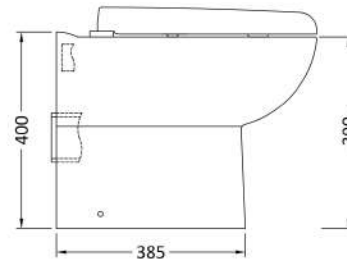

Sales Code: Cbw001

Description: Linton Back To Wall Pan And Seat

Packaging Details

Barcode: 5055275895788

Sales Code: BTW005

Description: Lawton Back To Wall Pan

Product Dimensions

Height (mm):	400
Width (mm):	375
Depth (mm):	535
Nett Weight (kg):	22.1

Packaging Dimensions

Height (mm):	420
Width (mm):	395
Depth (mm):	540
Gross Weight (kg):	22.6

Packaging Data

Box Colour:	Brown Cardboard Box - Printed
Box Qty:	1
Label Size:	100 x 50
Label Colour:	Not Applicable
Label Qty:	2

Outer Box Dimensions (If Applicable)

Height (mm):	
Width (mm):	
Depth (mm):	
Gross Weight (kg):	
Barcode:	5055369032907

Product Details

Country of Origin:	China
Fitting Instruction:	No
Certification: CE & UKCA:	Yes WRAS: N/A WRAS No: N/A
Product Material:	Vitreous China
Fixing Supplied:	No

Sales Code: NTS002

Description: Standard D Shape Seat, Sc, Top Fix

Product Dimensions

Length (mm):	465
Width (mm):	367
Height (mm):	61
Nett Weight (kg):	1.84

Packaging Dimensions

Length (mm):	465
Width (mm):	380
Height (mm):	55
Gross Weight (kg):	2.02