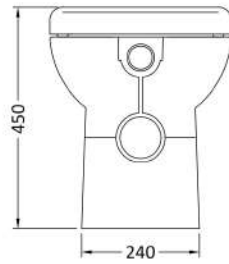

Sales Code: Cbw001

Description: Linton Back To Wall Pan And Seat

Packaging Details

Barcode: 5055275895788

Sales Code: BTW005

Description: Lawton Back To Wall Pan

Product Dimensions

Height (mm):	400
Width (mm):	375
Depth (mm):	535
Nett Weight (kg):	22.1

Packaging Dimensions

Height (mm):	420
Width (mm):	395
Depth (mm):	540
Gross Weight (kg):	22.6

Packaging Data

Box Colour:	Brown Cardboard Box - Printed
Box Qty:	1
Label Size:	100 x 50
Label Colour:	Not Applicable
Label Qty:	2

Outer Box Dimensions (If Applicable)

Height (mm):	
Width (mm):	
Depth (mm):	
Gross Weight (kg):	
Barcode:	5055369032907

Product Details

Country of Origin:	China
Fitting Instruction:	No
Certification: CE & UKCA:	Yes WRAS: N/A WRAS No: N/A
Product Material:	Vitreous China
Fixing Supplied:	No

Sales Code: NTS002

Description: Standard D Shape Seat, Sc, Top Fix

Product Dimensions

Length (mm):	465
Width (mm):	367
Height (mm):	61
Nett Weight (kg):	1.84

Packaging Dimensions

Length (mm):	465
Width (mm):	380
Height (mm):	55
Gross Weight (kg):	2.02