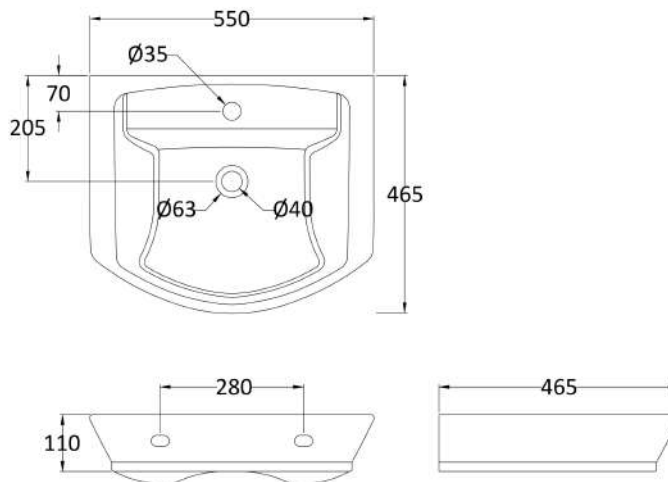

Sales Code: Ccl002

Description: Maya 550mm Basin & Pedestal

Packaging Details

Barcode: 5055275867693

Sales Code: NCT302

Description: 550mm Basin 1Th

Product Dimensions

| | |
|-------------------|------|
| Height (mm): | 160 |
| Width (mm): | 550 |
| Depth (mm): | 465 |
| Nett Weight (kg): | 15.4 |

Packaging Dimensions

| | |
|--------------------|------|
| Height (mm): | 580 |
| Width (mm): | 480 |
| Depth (mm): | 190 |
| Gross Weight (kg): | 15.4 |

Packaging Data

| | |
|---------------|---------------------|
| Box Colour: | Brown Cardboard Box |
| Box Qty: | 1 |
| Label Size: | 100 x 50 |
| Label Colour: | White Label |
| Label Qty: | 2 |

Outer Box Dimensions (If Applicable)

| | |
|--------------------|---------------|
| Height (mm): | |
| Width (mm): | |
| Depth (mm): | |
| Gross Weight (kg): | |
| Barcode: | 5055369063260 |

Product Details

Sales Code: NCU603

Description: Full Pedestal

Product Dimensions

| | |
|-------------------|-----|
| Height (mm): | 680 |
| Width (mm): | 155 |
| Depth (mm): | 400 |
| Nett Weight (kg): | 10 |

Packaging Dimensions