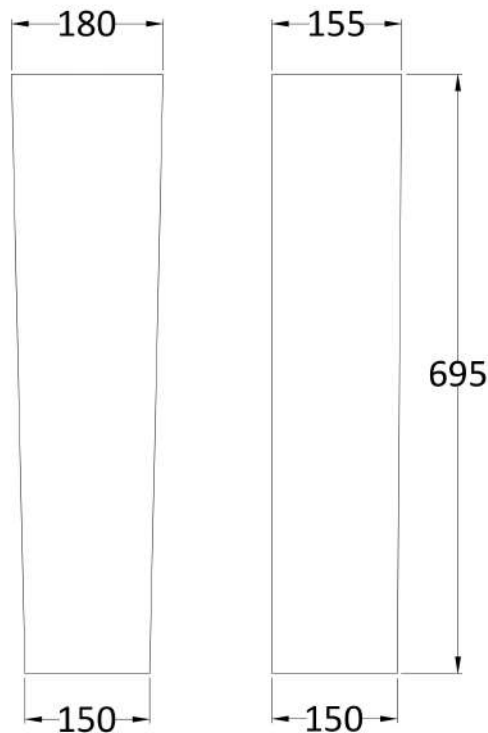

Sales Code: Ccl002

Description: Maya 550mm Basin & Pedestal

Packaging Details

Barcode: 5055275867693

Sales Code: NCT302

Description: 550mm Basin 1Th

Product Dimensions

| | |
|-------------------|------|
| Height (mm): | 160 |
| Width (mm): | 550 |
| Depth (mm): | 465 |
| Nett Weight (kg): | 15.4 |

Packaging Dimensions

| | |
|--------------------|------|
| Height (mm): | 580 |
| Width (mm): | 480 |
| Depth (mm): | 190 |
| Gross Weight (kg): | 15.4 |

Packaging Data

| | |
|---------------|---------------------|
| Box Colour: | Brown Cardboard Box |
| Box Qty: | 1 |
| Label Size: | 100 x 50 |
| Label Colour: | White Label |
| Label Qty: | 2 |

Outer Box Dimensions (If Applicable)

| | |
|--------------------|---------------|
| Height (mm): | |
| Width (mm): | |
| Depth (mm): | |
| Gross Weight (kg): | |
| Barcode: | 5055369063260 |

Product Details

Sales Code: NCU603

Description: Full Pedestal

Product Dimensions

| | |
|-------------------|-----|
| Height (mm): | 680 |
| Width (mm): | 155 |
| Depth (mm): | 400 |
| Nett Weight (kg): | 10 |

Packaging Dimensions