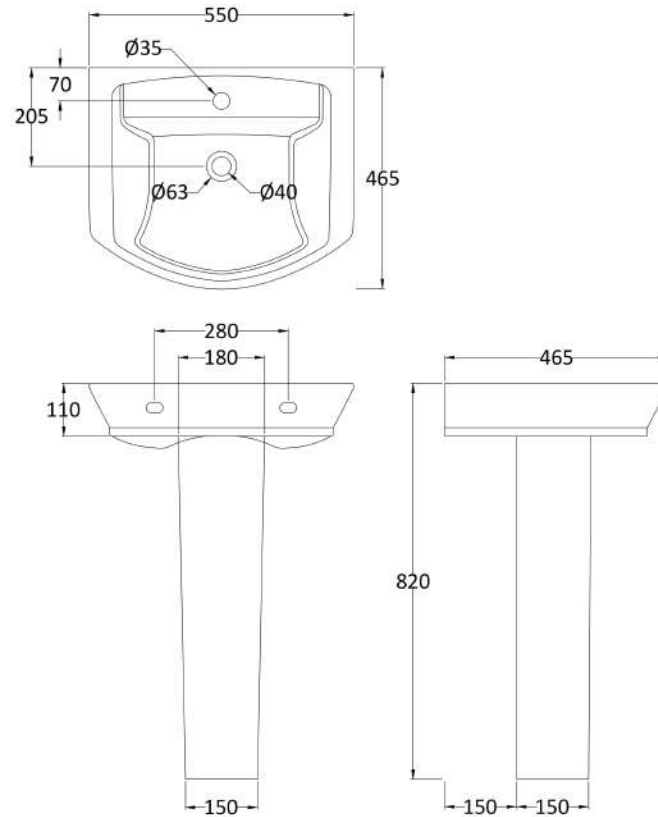

Sales Code: Ccl002

Description: Maya 550mm Basin & Pedestal

Packaging Details

Barcode: 5055275867693

Sales Code: NCT302

Description: 550mm Basin 1Th

Product Dimensions

| | |
|-------------------|------|
| Height (mm): | 160 |
| Width (mm): | 550 |
| Depth (mm): | 465 |
| Nett Weight (kg): | 15.4 |

Packaging Dimensions

| | |
|--------------------|------|
| Height (mm): | 580 |
| Width (mm): | 480 |
| Depth (mm): | 190 |
| Gross Weight (kg): | 15.4 |

Packaging Data

| | |
|---------------|---------------------|
| Box Colour: | Brown Cardboard Box |
| Box Qty: | 1 |
| Label Size: | 100 x 50 |
| Label Colour: | White Label |
| Label Qty: | 2 |

Outer Box Dimensions (If Applicable)

| | |
|--------------------|---------------|
| Height (mm): | |
| Width (mm): | |
| Depth (mm): | |
| Gross Weight (kg): | |
| Barcode: | 5055369063260 |

Product Details

Sales Code: NCU603

Description: Full Pedestal

Product Dimensions

| | |
|-------------------|-----|
| Height (mm): | 680 |
| Width (mm): | 155 |
| Depth (mm): | 400 |
| Nett Weight (kg): | 10 |

Packaging Dimensions