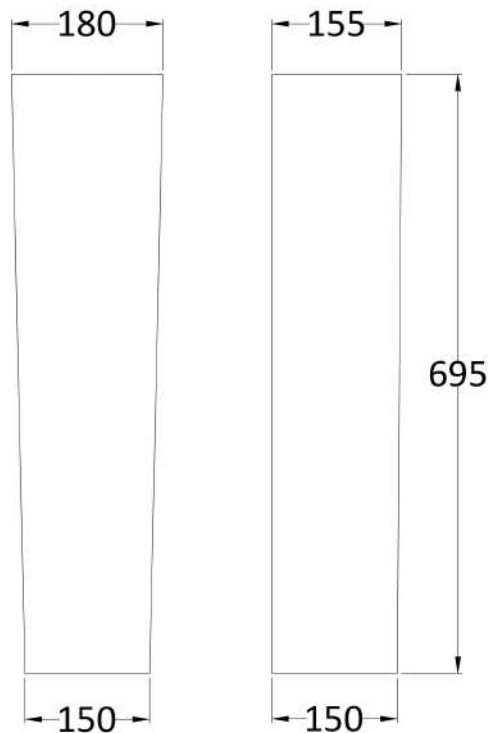

Sales Code: Ccl004

Description: Maya 850mm Basin & Pedestal

Packaging Details

Barcode: 5055275867716

Sales Code: NCT342

Description: 850mm Basin 1Th

Product Dimensions

Height (mm):	160
Width (mm):	850
Depth (mm):	465
Nett Weight (kg):	23.3

Packaging Dimensions

Height (mm):	910
Width (mm):	190
Depth (mm):	510
Gross Weight (kg):	23.3

Packaging Data

Box Colour:	Brown Cardboard Box
Box Qty:	1
Label Size:	100 x 50
Label Colour:	White Label
Label Qty:	2

Outer Box Dimensions (If Applicable)

Height (mm):	
Width (mm):	
Depth (mm):	
Gross Weight (kg):	
Barcode:	5055369063284

Product Details

Country of Origin:	Turkey
Fitting Instruction:	No
Certification: CE & UKCA:	Yes WRAS: N/A WRAS No: N/A
Product Material:	Vitreous China
Fixing Supplied:	No

Sales Code: NCU603

Description: Full Pedestal

Product Dimensions

Height (mm):	680
Width (mm):	155
Depth (mm):	400
Nett Weight (kg):	10

Packaging Dimensions

Height (mm):	670
Width (mm):	205
Depth (mm):	205
Gross Weight (kg):	10