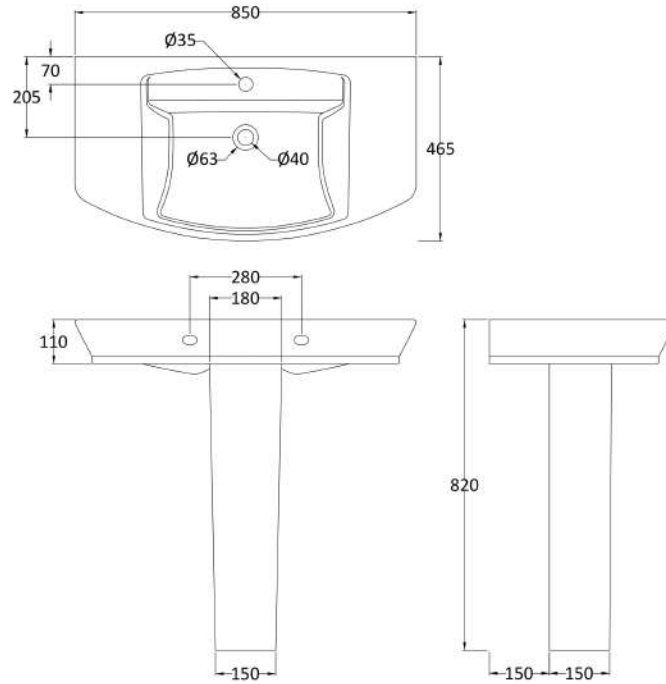

Sales Code: Ccl004

Description: Maya 850mm Basin & Pedestal

Packaging Details

Barcode: 5055275867716

Sales Code: NCT342

Description: 850mm Basin 1Th

Product Dimensions

Height (mm):	160
Width (mm):	850
Depth (mm):	465
Nett Weight (kg):	23.3

Packaging Dimensions

Height (mm):	910
Width (mm):	190
Depth (mm):	510
Gross Weight (kg):	23.3

Packaging Data

Box Colour:	Brown Cardboard Box
Box Qty:	1
Label Size:	100 x 50
Label Colour:	White Label
Label Qty:	2

Outer Box Dimensions (If Applicable)

Height (mm):	
Width (mm):	
Depth (mm):	
Gross Weight (kg):	
Barcode:	5055369063284

Product Details

Country of Origin:	Turkey
Fitting Instruction:	No
Certification: CE & UKCA:	Yes WRAS: N/A WRAS No: N/A
Product Material:	Vitreous China
Fixing Supplied:	No

Sales Code: NCU603

Description: Full Pedestal

Product Dimensions

Height (mm):	680
Width (mm):	155
Depth (mm):	400
Nett Weight (kg):	10

Packaging Dimensions

Height (mm):	670
Width (mm):	205
Depth (mm):	205
Gross Weight (kg):	10