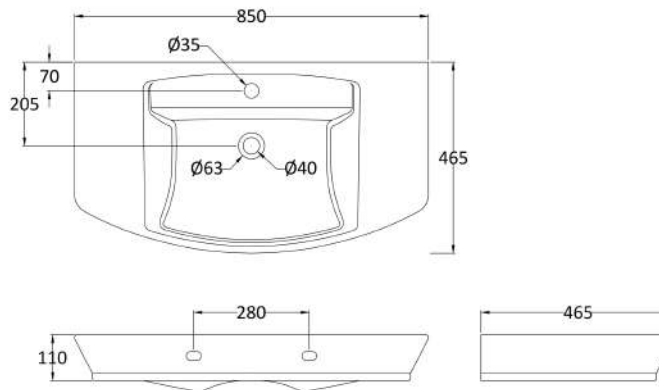

Sales Code: Ccl004

Description: Maya 850mm Basin & Pedestal

Packaging Details

Barcode: 5055275867716

Sales Code: NCT342

Description: 850mm Basin 1Th

Product Dimensions

Height (mm):	160
Width (mm):	850
Depth (mm):	465
Nett Weight (kg):	23.3

Packaging Dimensions

Height (mm):	910
Width (mm):	190
Depth (mm):	510
Gross Weight (kg):	23.3

Packaging Data

Box Colour:	Brown Cardboard Box
Box Qty:	1
Label Size:	100 x 50
Label Colour:	White Label
Label Qty:	2

Outer Box Dimensions (If Applicable)

Height (mm):	
Width (mm):	
Depth (mm):	
Gross Weight (kg):	
Barcode:	5055369063284

Product Details

Country of Origin:	Turkey
Fitting Instruction:	No
Certification: CE & UKCA:	Yes WRAS: N/A WRAS No: N/A
Product Material:	Vitreous China
Fixing Supplied:	No

Sales Code: NCU603

Description: Full Pedestal

Product Dimensions

Height (mm):	680
Width (mm):	155
Depth (mm):	400
Nett Weight (kg):	10

Packaging Dimensions

Height (mm):	670
Width (mm):	205
Depth (mm):	205
Gross Weight (kg):	10