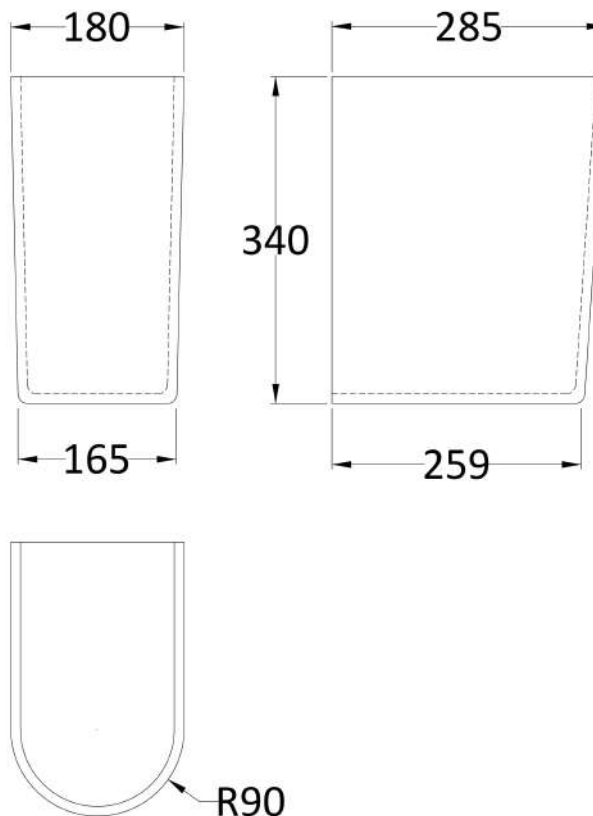

Packaging Dimensions

Height (mm):	580
Width (mm):	480
Depth (mm):	190
Gross Weight (kg):	15.4

Packaging Data

Box Colour:	Brown Cardboard Box
Box Qty:	1
Label Size:	100 x 50
Label Colour:	White Label
Label Qty:	2

Outer Box Dimensions (If Applicable)

Height (mm):	
Width (mm):	
Depth (mm):	
Gross Weight (kg):	
Barcode:	5055369063260

Product Details

Country of Origin:	Turkey
Fitting Instruction:	No
Certification: CE & UKCA:	Yes WRAS: N/A WRAS No: N/A
Product Material:	Vitreous China
Fixing Supplied:	No

Sales Code: NCU607

Description: Semi Pedestal

Product Dimensions

Height (mm):	340
Width (mm):	180
Depth (mm):	600
Nett Weight (kg):	7

Packaging Dimensions

Height (mm):	335
Width (mm):	320
Depth (mm):	222
Gross Weight (kg):	7

Packaging Data

Box Colour:	Brown Cardboard Box - Printed
Box Qty:	1
Label Size:	100 x 50
Label Colour:	White Label
Label Qty:	2

Outer Box Dimensions (If Applicable)

Height (mm):	
Width (mm):	
Depth (mm):	
Gross Weight (kg):	
Barcode:	5055369030866