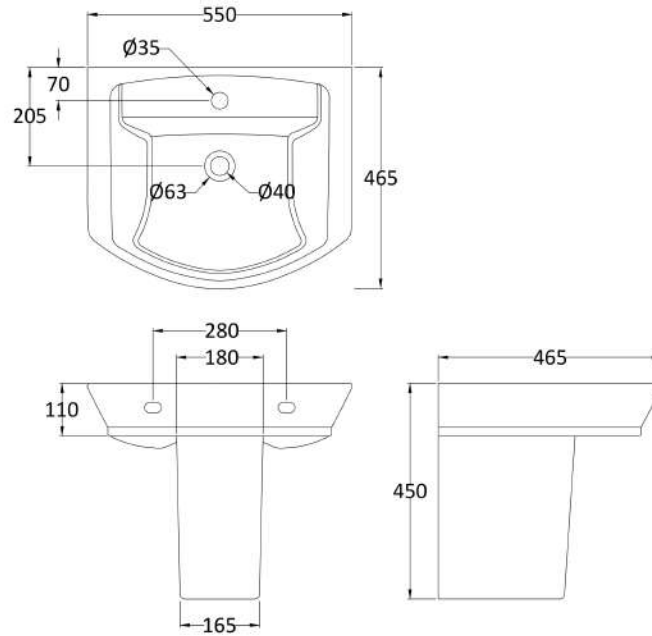

Sales Code: Ccl005

Description: Maya 550mm Basin & Semi Pedestal

Packaging Details

Barcode: 5055275867662

Sales Code: NCT302

Description: 550mm Basin 1Th

Product Dimensions

Height (mm):	160
Width (mm):	550
Depth (mm):	465
Nett Weight (kg):	15.4

Packaging Dimensions

Height (mm):	580
Width (mm):	480
Depth (mm):	190
Gross Weight (kg):	15.4

Packaging Data

Box Colour:	Brown Cardboard Box
Box Qty:	1
Label Size:	100 x 50
Label Colour:	White Label
Label Qty:	2

Outer Box Dimensions (If Applicable)

Height (mm):	
Width (mm):	
Depth (mm):	
Gross Weight (kg):	
Barcode:	5055369063260

Product Details

Country of Origin:	Turkey
Fitting Instruction:	No
Certification: CE & UKCA:	Yes WRAS: N/A WRAS No: N/A
Product Material:	Vitreous China
Fixing Supplied:	No

Sales Code: NCU607

Description: Semi Pedestal

Product Dimensions

Height (mm):	340
Width (mm):	180
Depth (mm):	600
Nett Weight (kg):	7

Packaging Dimensions

Height (mm):	335
Width (mm):	320
Depth (mm):	222
Gross Weight (kg):	7