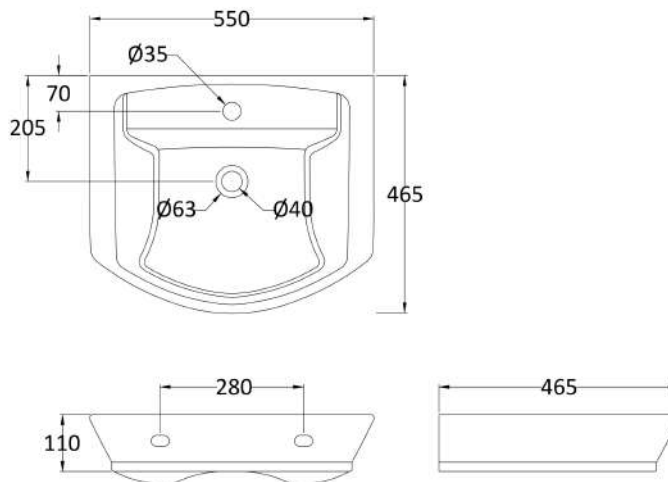

Sales Code: Ccl005

Description: Maya 550mm Basin & Semi Pedestal

Packaging Details

Barcode: 5055275867662

Sales Code: NCT302

Description: 550mm Basin 1Th

Product Dimensions

Height (mm):	160
Width (mm):	550
Depth (mm):	465
Nett Weight (kg):	15.4

Packaging Dimensions

Height (mm):	580
Width (mm):	480
Depth (mm):	190
Gross Weight (kg):	15.4

Packaging Data

Box Colour:	Brown Cardboard Box
Box Qty:	1
Label Size:	100 x 50
Label Colour:	White Label
Label Qty:	2

Outer Box Dimensions (If Applicable)

Height (mm):	
Width (mm):	
Depth (mm):	
Gross Weight (kg):	
Barcode:	5055369063260

Product Details

Country of Origin:	Turkey
Fitting Instruction:	No
Certification: CE & UKCA:	Yes WRAS: N/A WRAS No: N/A
Product Material:	Vitreous China
Fixing Supplied:	No

Sales Code: NCU607

Description: Semi Pedestal

Product Dimensions

Height (mm):	340
Width (mm):	180
Depth (mm):	600
Nett Weight (kg):	7

Packaging Dimensions

Height (mm):	335
Width (mm):	320
Depth (mm):	222
Gross Weight (kg):	7