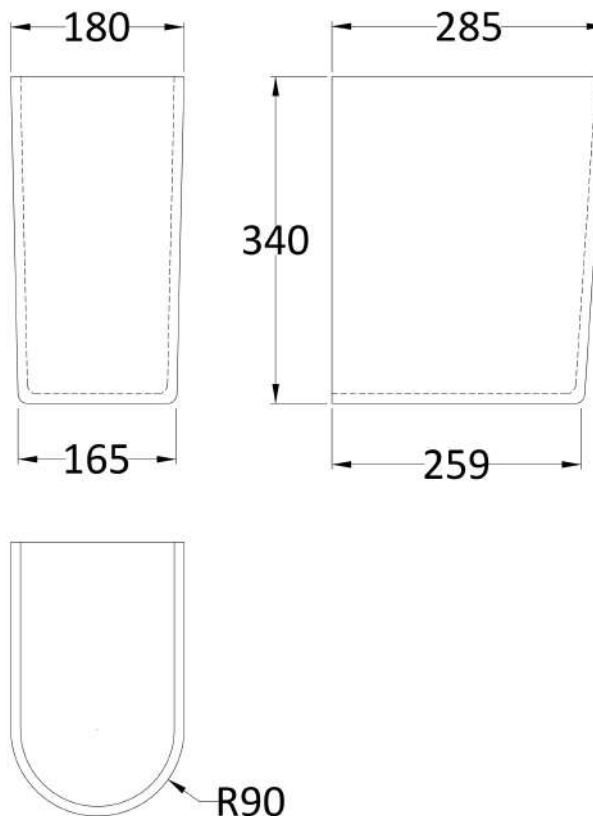

Packaging Dimensions

Height (mm):	725
Width (mm):	190
Depth (mm):	495
Gross Weight (kg):	17.8

Packaging Data

Box Colour:	Brown Cardboard Box
Box Qty:	1
Label Size:	100 x 50
Label Colour:	White Label
Label Qty:	2

Outer Box Dimensions (If Applicable)

Height (mm):	
Width (mm):	
Depth (mm):	
Gross Weight (kg):	
Barcode:	5055369063277

Product Details

Country of Origin:	Turkey
Fitting Instruction:	No
Certification: CE & UKCA: No	WRAS: N/A WRAS No: N/A
Product Material:	Vitreous China
Fixing Supplied:	No

Sales Code: NCU607

Description: Semi Pedestal

Product Dimensions

Height (mm):	340
Width (mm):	180
Depth (mm):	600
Nett Weight (kg):	7

Packaging Dimensions

Height (mm):	335
Width (mm):	320
Depth (mm):	222
Gross Weight (kg):	7

Packaging Data

Box Colour:	Brown Cardboard Box - Printed
Box Qty:	1
Label Size:	100 x 50
Label Colour:	White Label
Label Qty:	2

Outer Box Dimensions (If Applicable)

Height (mm):	
Width (mm):	
Depth (mm):	
Gross Weight (kg):	
Barcode:	5055369030866