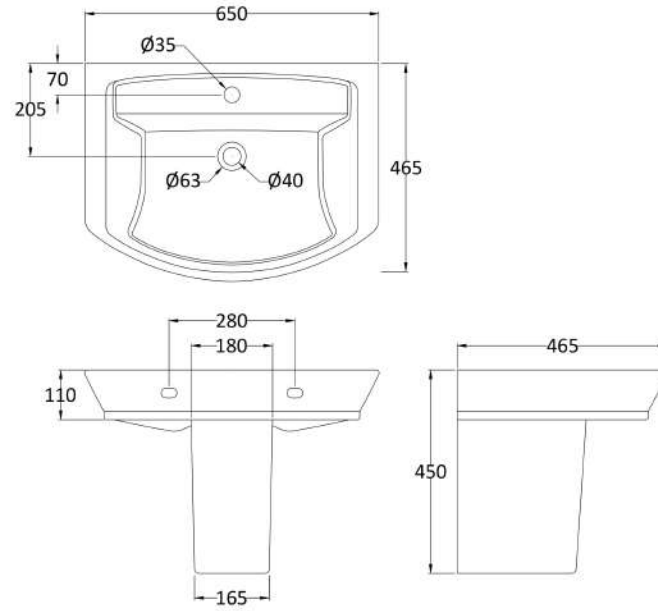

Sales Code: Ccl006

Description: Maya 650mm Basin & Semi Pedestal

Packaging Details

Barcode: 5055275867679

Sales Code: NCT322

Description: 650mm Basin 1Th

Product Dimensions

Height (mm):	160
Width (mm):	650
Depth (mm):	465
Nett Weight (kg):	17.8

Packaging Dimensions

Height (mm):	725
Width (mm):	190
Depth (mm):	495
Gross Weight (kg):	17.8

Packaging Data

Box Colour:	Brown Cardboard Box
Box Qty:	1
Label Size:	100 x 50
Label Colour:	White Label
Label Qty:	2

Outer Box Dimensions (If Applicable)

Height (mm):	
Width (mm):	
Depth (mm):	
Gross Weight (kg):	
Barcode:	5055369063277

Product Details

Country of Origin:	Turkey
Fitting Instruction:	No
Certification: CE & UKCA: No	WRAS: N/A WRAS No: N/A
Product Material:	Vitreous China
Fixing Supplied:	No

Sales Code: NCU607

Description: Semi Pedestal

Product Dimensions

Height (mm):	340
Width (mm):	180
Depth (mm):	600
Nett Weight (kg):	7

Packaging Dimensions

Height (mm):	335
Width (mm):	320
Depth (mm):	222
Gross Weight (kg):	7