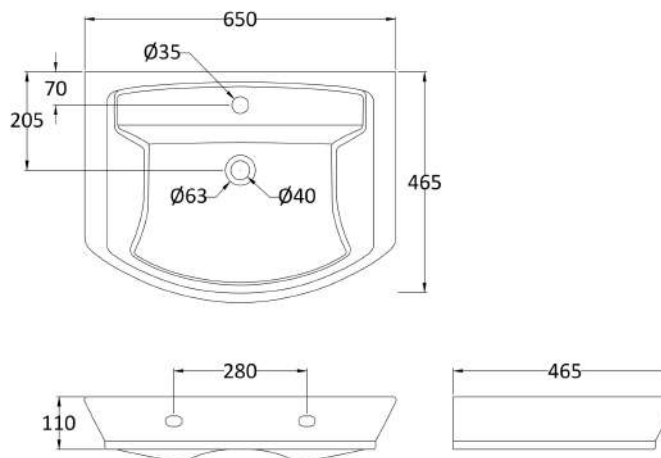

Sales Code: Ccl006

Description: Maya 650mm Basin & Semi Pedestal

Packaging Details

Barcode: 5055275867679

Sales Code: NCT322

Description: 650mm Basin 1Th

Product Dimensions

Height (mm):	160
Width (mm):	650
Depth (mm):	465
Nett Weight (kg):	17.8

Packaging Dimensions

Height (mm):	725
Width (mm):	190
Depth (mm):	495
Gross Weight (kg):	17.8

Packaging Data

Box Colour:	Brown Cardboard Box
Box Qty:	1
Label Size:	100 x 50
Label Colour:	White Label
Label Qty:	2

Outer Box Dimensions (If Applicable)

Height (mm):	
Width (mm):	
Depth (mm):	
Gross Weight (kg):	
Barcode:	5055369063277

Product Details

Country of Origin:	Turkey
Fitting Instruction:	No
Certification: CE & UKCA: No	WRAS: N/A WRAS No: N/A
Product Material:	Vitreous China
Fixing Supplied:	No

Sales Code: NCU607

Description: Semi Pedestal

Product Dimensions

Height (mm):	340
Width (mm):	180
Depth (mm):	600
Nett Weight (kg):	7

Packaging Dimensions

Height (mm):	335
Width (mm):	320
Depth (mm):	222
Gross Weight (kg):	7