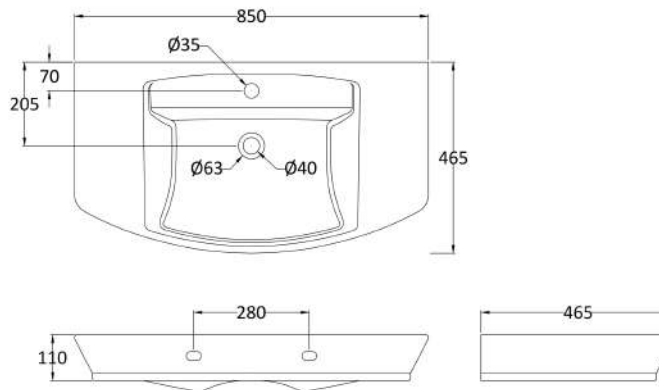

Sales Code: Ccl007

Description: Maya 850mm Basin & Semi Pedestal

Packaging Details

Barcode: 5055275867686

Sales Code: NCT342

Description: 850mm Basin 1Th

Product Dimensions

Height (mm):	160
Width (mm):	850
Depth (mm):	465
Nett Weight (kg):	23.3

Packaging Dimensions

Height (mm):	910
Width (mm):	190
Depth (mm):	510
Gross Weight (kg):	23.3

Packaging Data

Box Colour:	Brown Cardboard Box
Box Qty:	1
Label Size:	100 x 50
Label Colour:	White Label
Label Qty:	2

Outer Box Dimensions (If Applicable)

Height (mm):	
Width (mm):	
Depth (mm):	
Gross Weight (kg):	
Barcode:	5055369063284

Product Details

Country of Origin:	Turkey
Fitting Instruction:	No
Certification: CE & UKCA:	Yes WRAS: N/A WRAS No: N/A
Product Material:	Vitreous China
Fixing Supplied:	No

Sales Code: NCU607

Description: Semi Pedestal

Product Dimensions

Height (mm):	340
Width (mm):	180
Depth (mm):	600
Nett Weight (kg):	7

Packaging Dimensions

Height (mm):	335
Width (mm):	320
Depth (mm):	222
Gross Weight (kg):	7