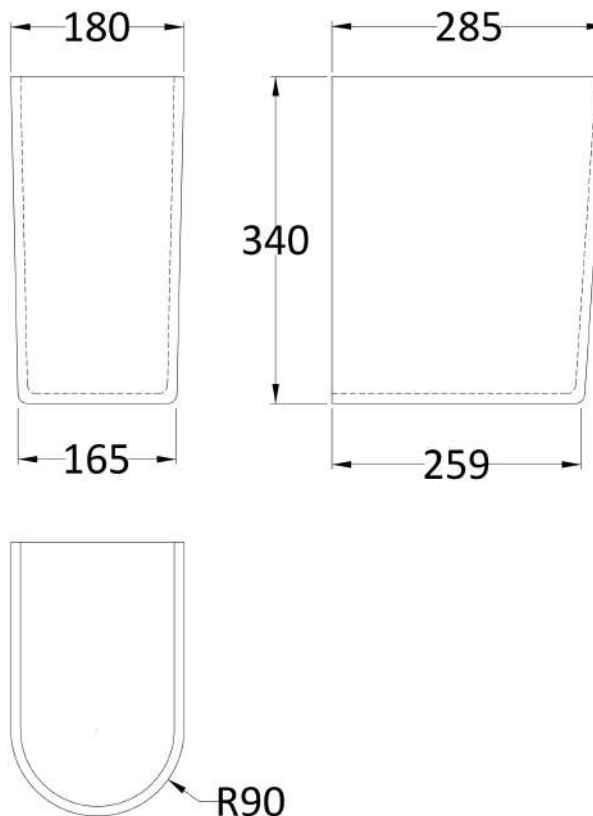

Packaging Dimensions

Height (mm):	910
Width (mm):	190
Depth (mm):	510
Gross Weight (kg):	23.3

Packaging Data

Box Colour:	Brown Cardboard Box
Box Qty:	1
Label Size:	100 x 50
Label Colour:	White Label
Label Qty:	2

Outer Box Dimensions (If Applicable)

Height (mm):	
Width (mm):	
Depth (mm):	
Gross Weight (kg):	
Barcode:	5055369063284

Product Details

Country of Origin:	Turkey
Fitting Instruction:	No
Certification: CE & UKCA:	Yes WRAS: N/A WRAS No: N/A
Product Material:	Vitreous China
Fixing Supplied:	No

Sales Code: NCU607

Description: Semi Pedestal

Product Dimensions

Height (mm):	340
Width (mm):	180
Depth (mm):	600
Nett Weight (kg):	7

Packaging Dimensions

Height (mm):	335
Width (mm):	320
Depth (mm):	222
Gross Weight (kg):	7

Packaging Data

Box Colour:	Brown Cardboard Box - Printed
Box Qty:	1
Label Size:	100 x 50
Label Colour:	White Label
Label Qty:	2

Outer Box Dimensions (If Applicable)

Height (mm):	
Width (mm):	
Depth (mm):	
Gross Weight (kg):	
Barcode:	5055369030866