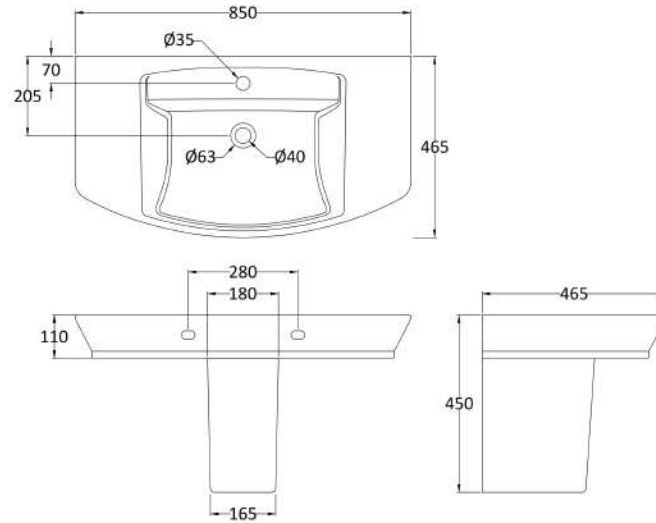

Sales Code: Ccl007

Description: Maya 850mm Basin & Semi Pedestal

Packaging Details

Barcode: 5055275867686

Sales Code: NCT342

Description: 850mm Basin 1Th

Product Dimensions

Height (mm):	160
Width (mm):	850
Depth (mm):	465
Nett Weight (kg):	23.3

Packaging Dimensions

Height (mm):	910
Width (mm):	190
Depth (mm):	510
Gross Weight (kg):	23.3

Packaging Data

Box Colour:	Brown Cardboard Box
Box Qty:	1
Label Size:	100 x 50
Label Colour:	White Label
Label Qty:	2

Outer Box Dimensions (If Applicable)

Height (mm):	
Width (mm):	
Depth (mm):	
Gross Weight (kg):	
Barcode:	5055369063284

Product Details

Country of Origin:	Turkey
Fitting Instruction:	No
Certification: CE & UKCA:	Yes WRAS: N/A WRAS No: N/A
Product Material:	Vitreous China
Fixing Supplied:	No

Sales Code: NCU607

Description: Semi Pedestal

Product Dimensions

Height (mm):	340
Width (mm):	180
Depth (mm):	600
Nett Weight (kg):	7

Packaging Dimensions

Height (mm):	335
Width (mm):	320
Depth (mm):	222
Gross Weight (kg):	7