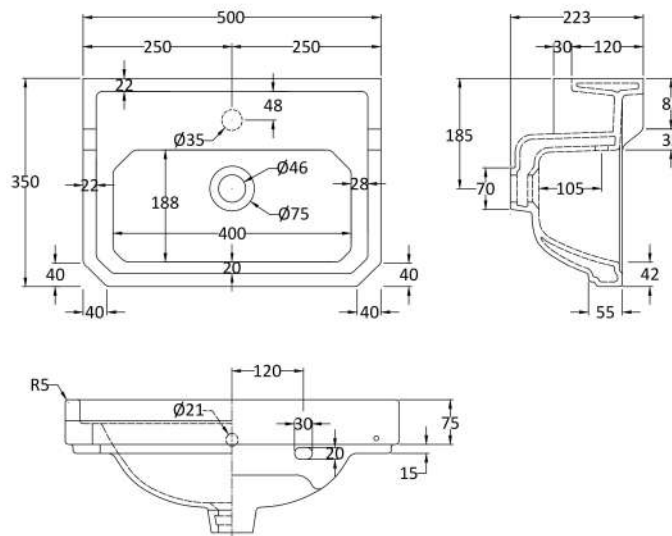

### Packaging Details

Barcode: 5055275867112

Sales Code: NCS883

Description: Full Pedestal

**Product Dimensions**

Height (mm):	670
Width (mm):	250
Depth (mm):	180
Nett Weight (kg):	11

**Packaging Dimensions**

**Outer Box Dimensions (If Applicable)**

Height (mm):	
Width (mm):	
Depth (mm):	
Gross Weight (kg):	
Barcode:	5055369038688

**Product Details**

Country of Origin:	China
Fitting Instruction:	No
Certification: CE & UKCA:	N/A
WRAS:	N/A
WRAS No:	N/A
Product Material:	Vitreous China
Fixing Supplied:	No

### Product Dimensions

Height (mm):	223
Width (mm):	500
Depth (mm):	350
Nett Weight (kg):	12.53

### Packaging Dimensions

Height (mm):	245
Width (mm):	505
Depth (mm):	375
Gross Weight (kg):	13