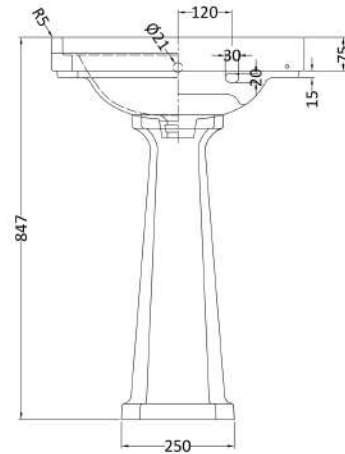

### Packaging Details

Barcode: 5055275867112

Sales Code: NCS883

Description: Full Pedestal

**Product Dimensions**

Height (mm):	670
Width (mm):	250
Depth (mm):	180
Nett Weight (kg):	11

**Packaging Dimensions**

Height (mm):	290
Width (mm):	685
Depth (mm):	200
Gross Weight (kg):	11.6

**Packaging Data**

Box Colour:	Brown Cardboard Box - Printed
Box Qty:	1
Label Size:	100 x 50
Label Colour:	Not Applicable
Label Qty:	0

### Product Dimensions

Height (mm):	223
Width (mm):	500
Depth (mm):	350
Nett Weight (kg):	12.53

### Packaging Dimensions

Height (mm):	245
Width (mm):	505
Depth (mm):	375
Gross Weight (kg):	13