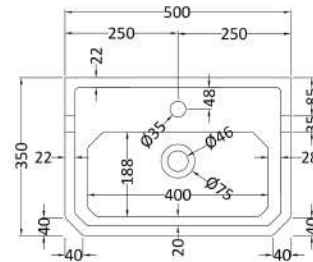

### Packaging Details

Barcode: 5055275867112

Sales Code: NCS883

Description: Full Pedestal

**Product Dimensions**

Height (mm):	670
Width (mm):	250
Depth (mm):	180
Nett Weight (kg):	11

**Packaging Dimensions**

Height (mm):	290
Width (mm):	685
Depth (mm):	200
Gross Weight (kg):	11.6

**Packaging Data**

Box Colour:	Brown Cardboard Box - Printed
Box Qty:	1
Label Size:	100 x 50
Label Colour:	Not Applicable
Label Qty:	0

### Product Dimensions

Height (mm):	223
Width (mm):	500
Depth (mm):	350
Nett Weight (kg):	12.53

### Packaging Dimensions

Height (mm):	245
Width (mm):	505
Depth (mm):	375
Gross Weight (kg):	13