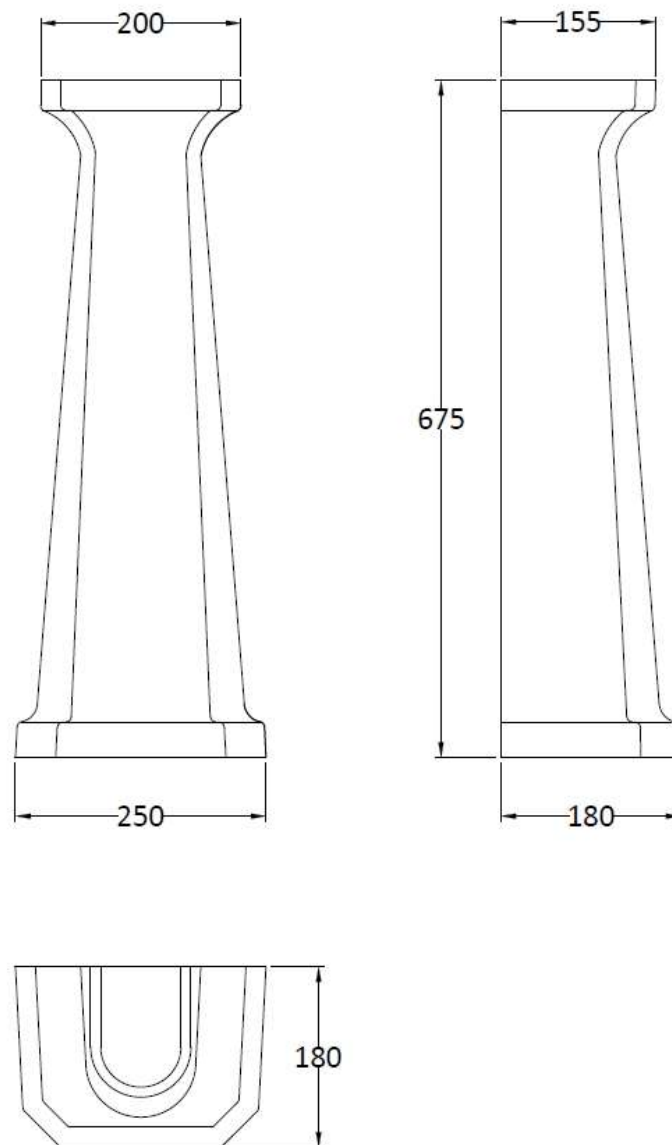

### Packaging Details

Barcode: 5055275867112

Sales Code: NCS883

Description: Full Pedestal

**Product Dimensions**

Height (mm):	670
Width (mm):	250
Depth (mm):	180
Nett Weight (kg):	11

**Packaging Dimensions**

Height (mm):	290
Width (mm):	685
Depth (mm):	200
Gross Weight (kg):	11.6

**Packaging Data**

Box Colour:	Brown Cardboard Box - Printed
Box Qty:	1
Label Size:	100 x 50
Label Colour:	Not Applicable
Label Qty:	0

**Outer Box Dimensions (If Applicable)**

Height (mm):	
Width (mm):	
Depth (mm):	
Gross Weight (kg):	
Barcode:	5055369038688

**Product Details**

Country of Origin:	China
Fitting Instruction:	No
Certification: CE & UKCA:	N/A
WRAS:	N/A
WRAS No:	N/A
Product Material:	Vitreous China
Fixing Supplied:	No

### Product Dimensions

Height (mm):	223
Width (mm):	500
Depth (mm):	350
Nett Weight (kg):	12.53