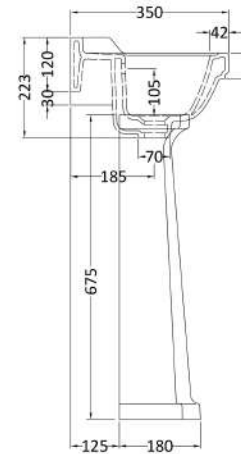

### Packaging Details

Barcode: 5055275867112

Sales Code: NCS883

Description: Full Pedestal

**Product Dimensions**

Height (mm):	670
Width (mm):	250
Depth (mm):	180
Nett Weight (kg):	11

**Packaging Dimensions**

Height (mm):	290
Width (mm):	685
Depth (mm):	200
Gross Weight (kg):	11.6

**Packaging Data**

Box Colour:	Brown Cardboard Box - Printed
Box Qty:	1
Label Size:	100 x 50
Label Colour:	Not Applicable
Label Qty:	0

### Product Dimensions

Height (mm):	223
Width (mm):	500
Depth (mm):	350
Nett Weight (kg):	12.53

### Packaging Dimensions

Height (mm):	245
Width (mm):	505
Depth (mm):	375
Gross Weight (kg):	13